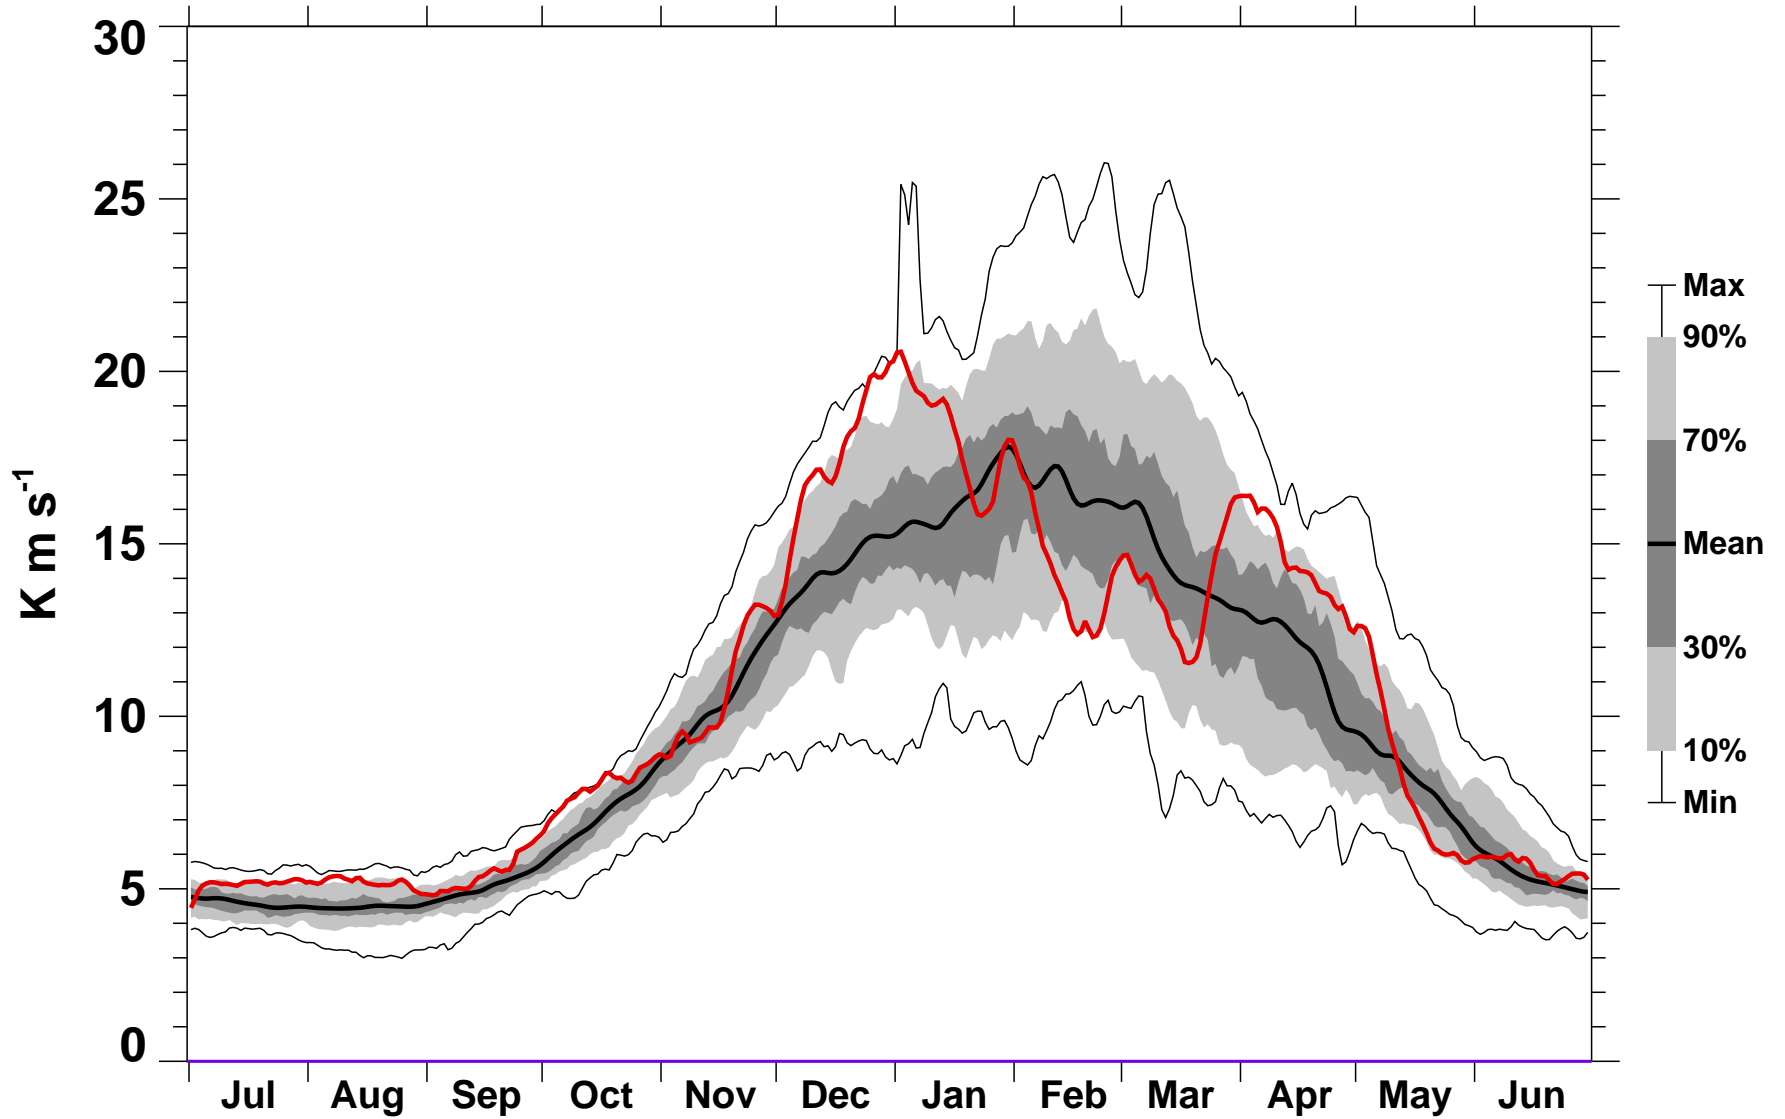

# 45-Day Mean 45-75°N Heat Flux 150 hPa MERRA

1978/1979-2015/2016

1997/1998

2016-07-07T14:17:25Z