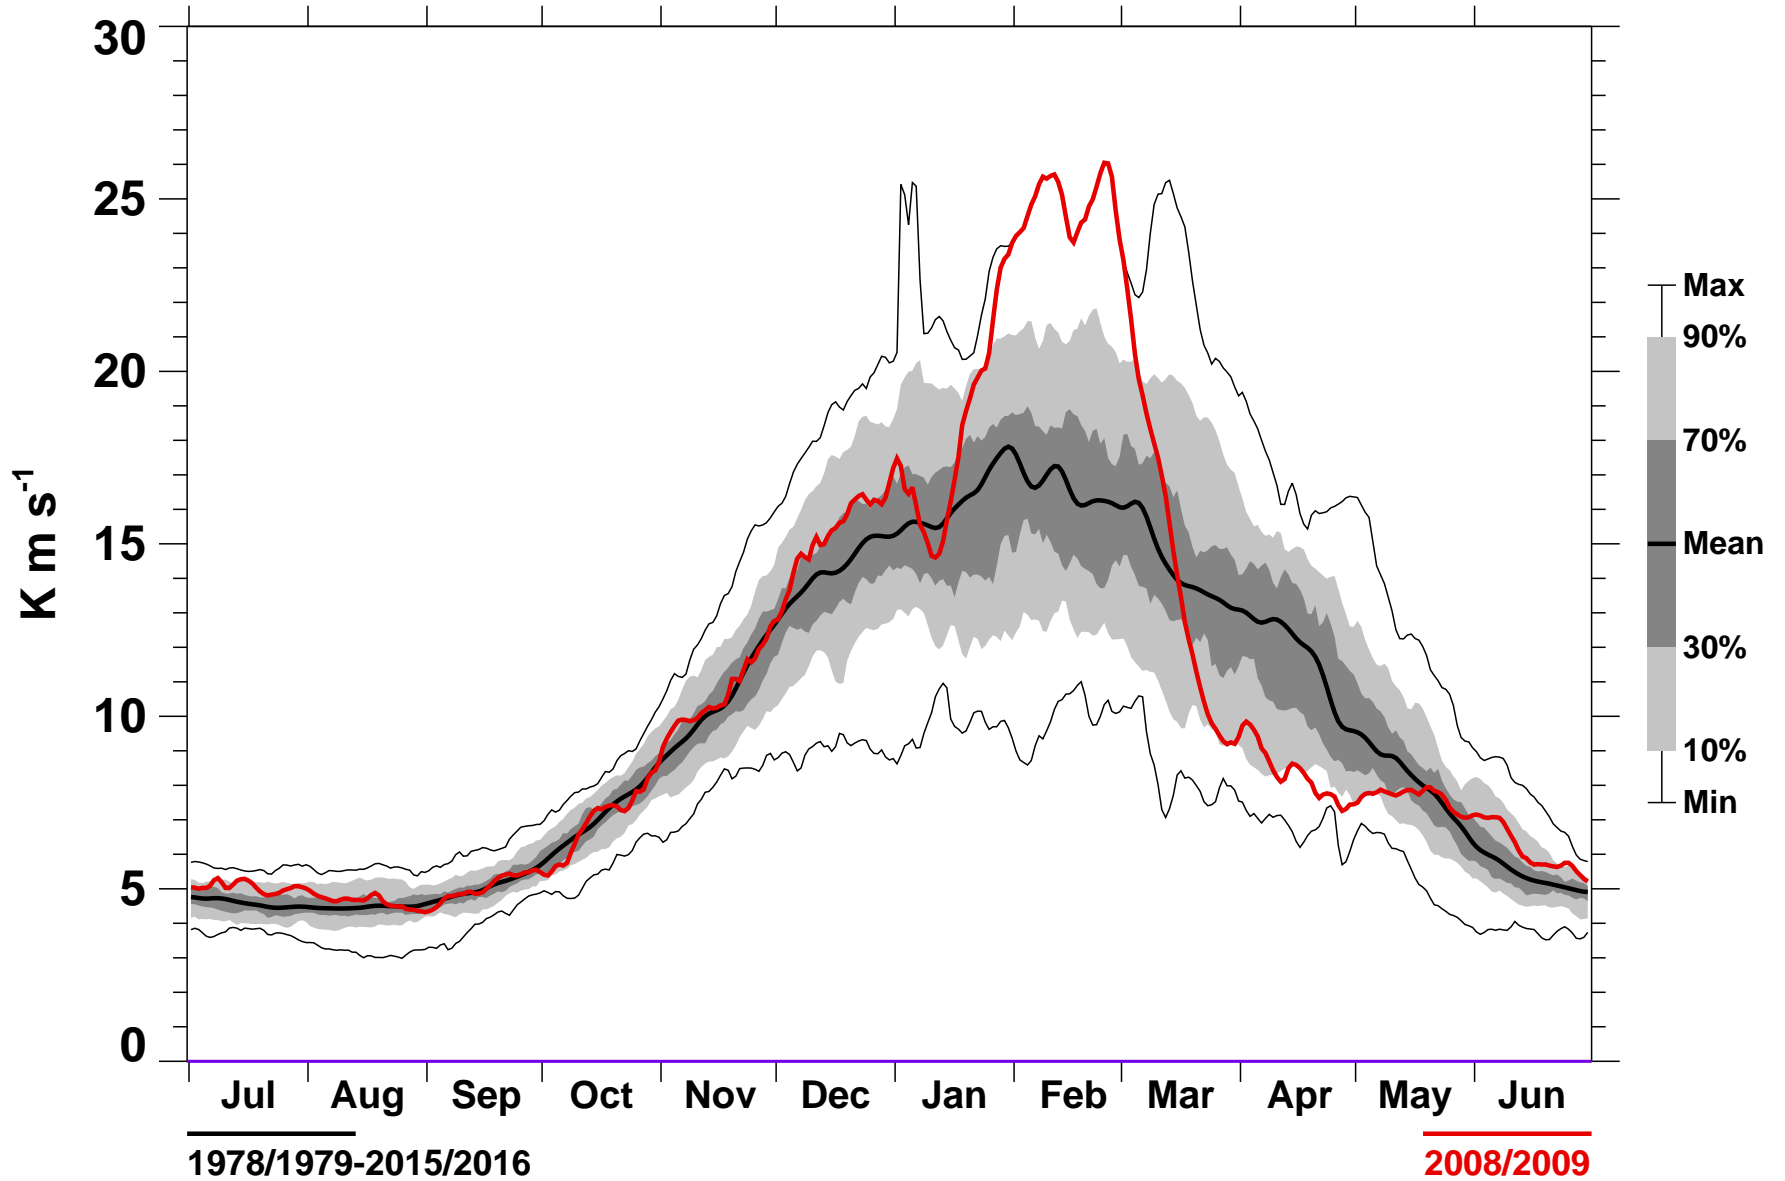

# 45-Day Mean 45-75°N Heat Flux 150 hPa MERRA

1978/1979-2015/2016

2008/2009

2016-07-07T14:09:08Z