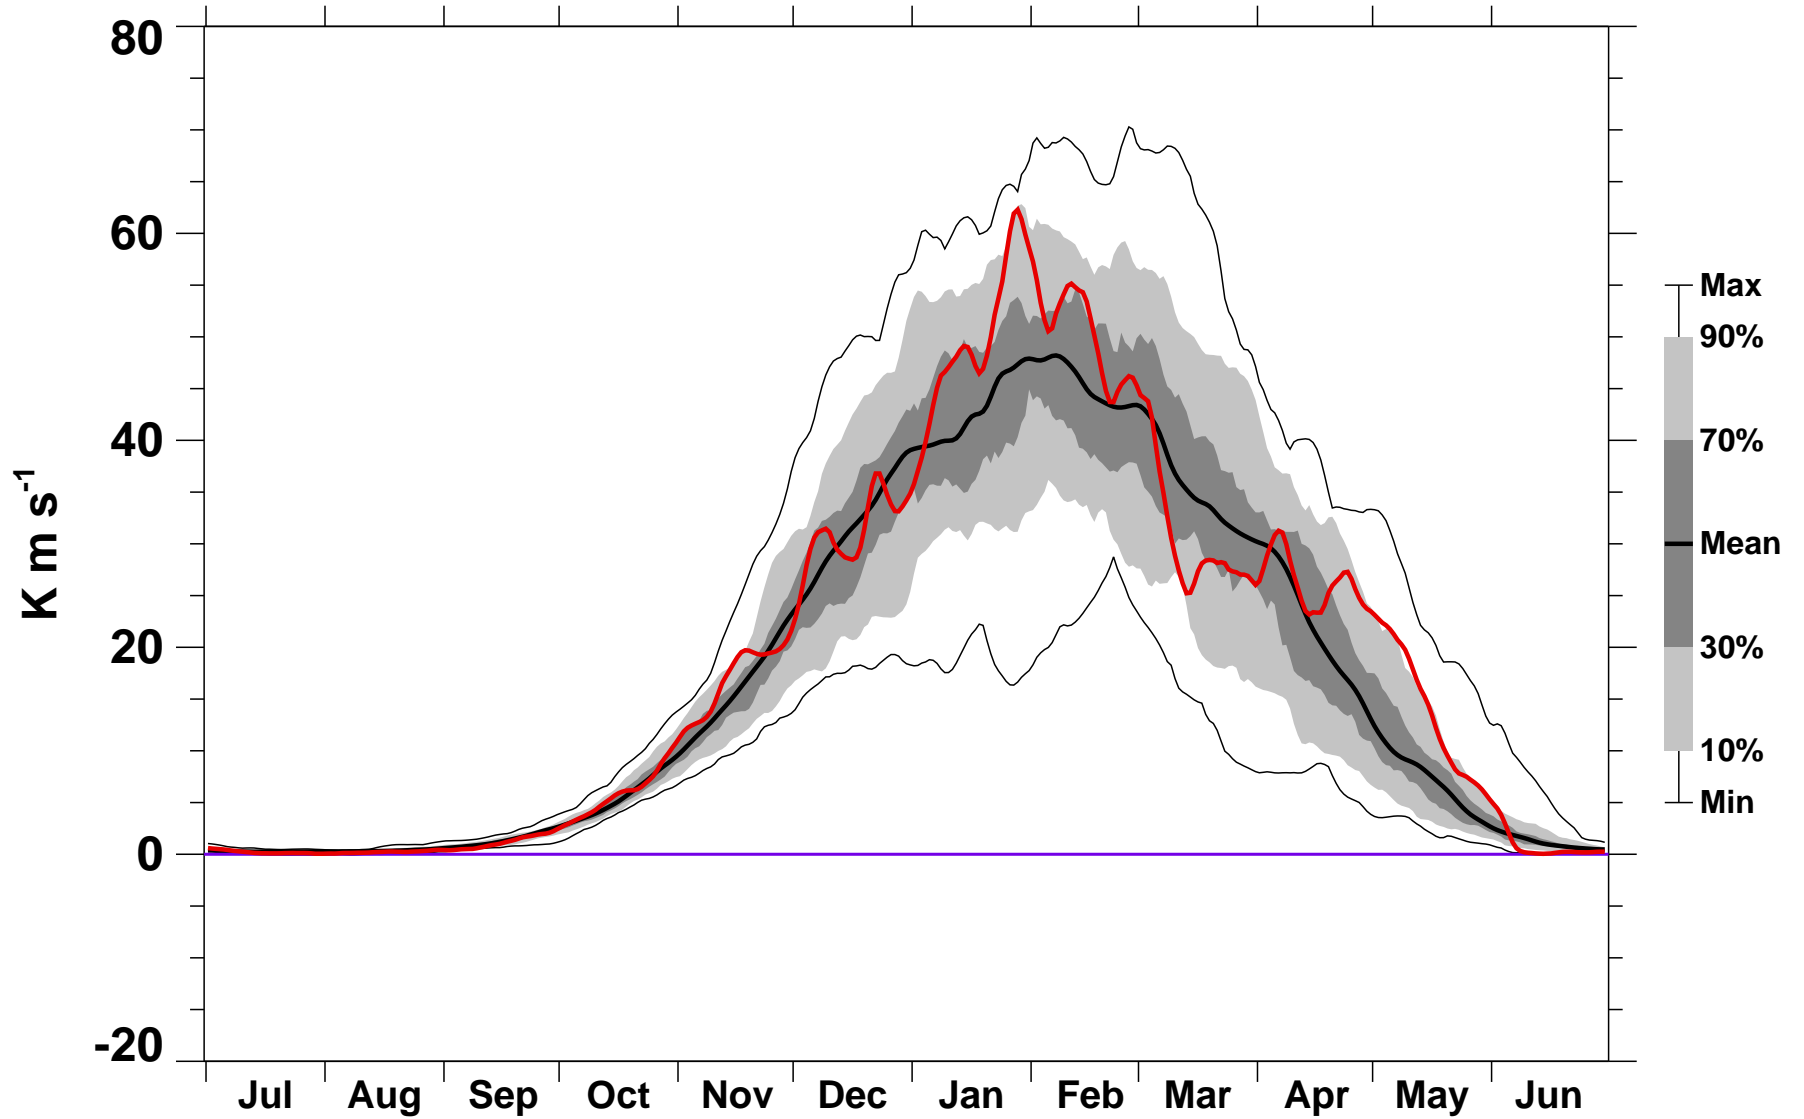

# 45-Day Mean 45-75°N Heat Flux 30 hPa MERRA

1978/1979-2015/2016

1981/1982

2016-07-07T14:29:23Z