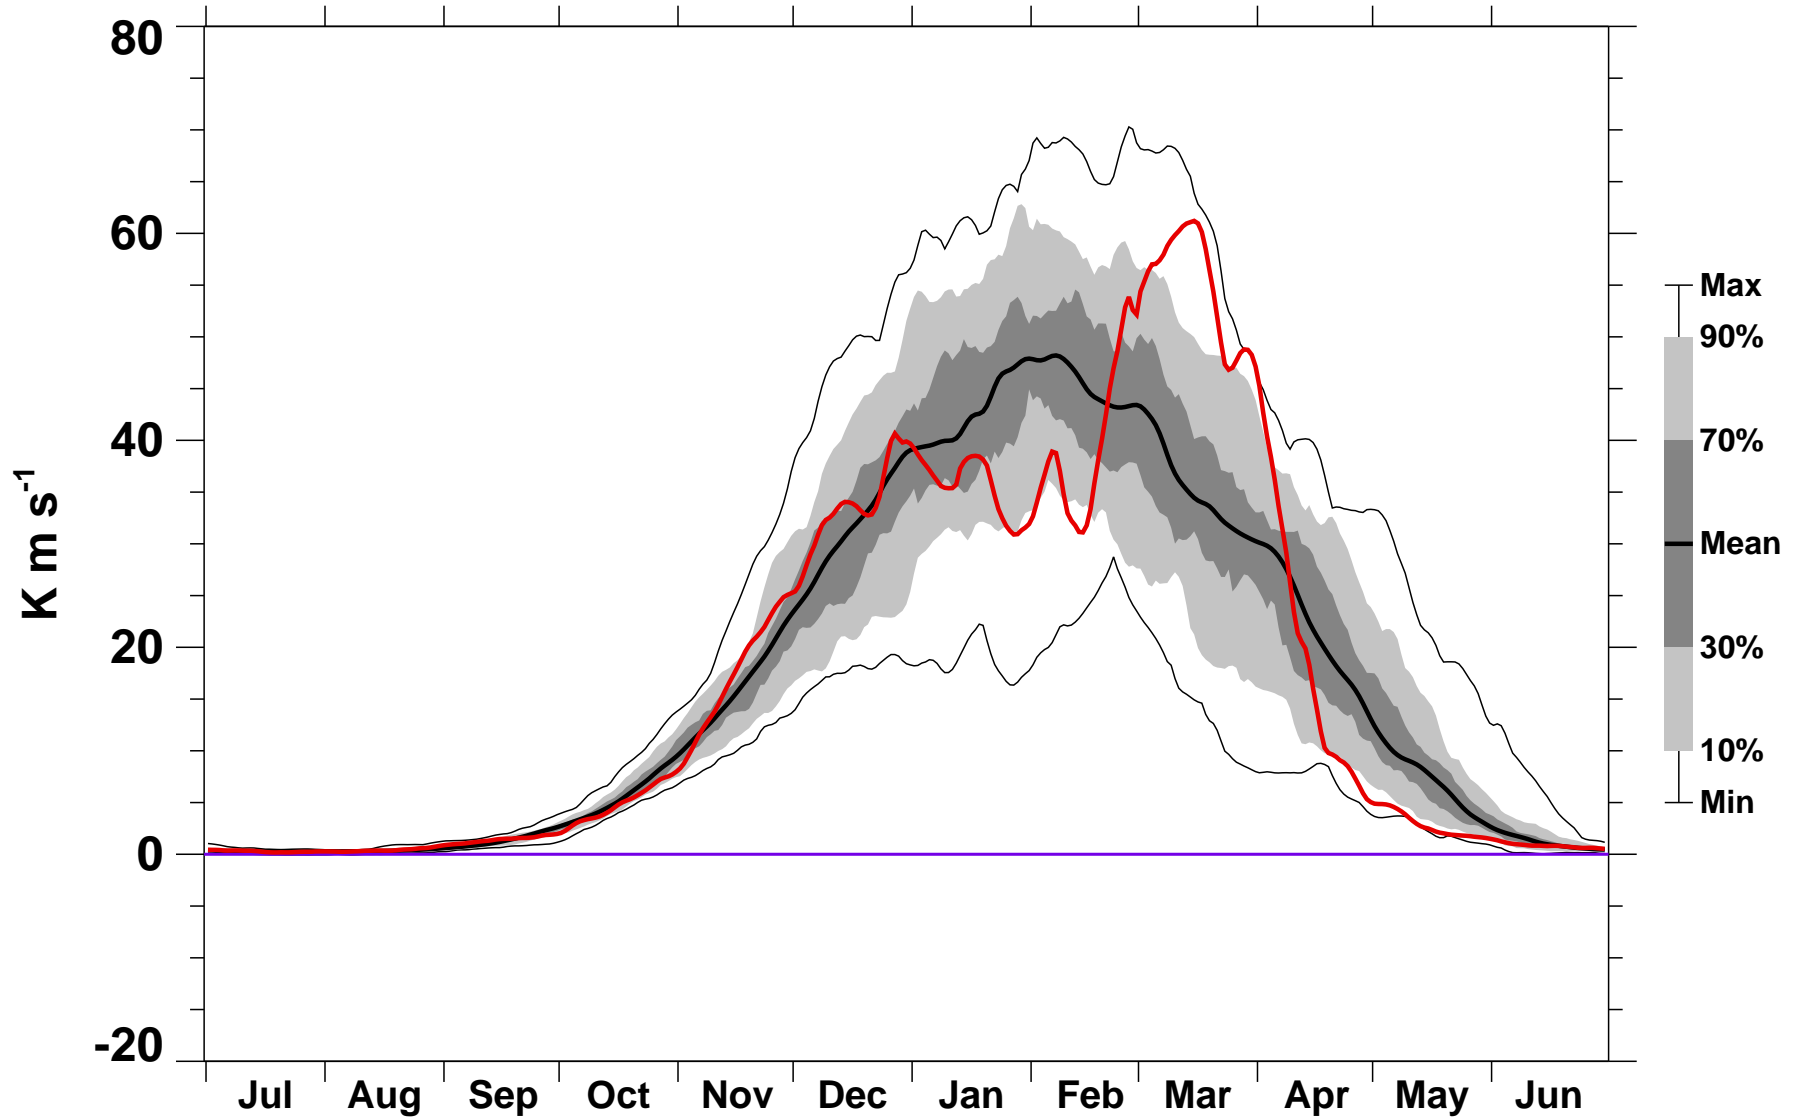

# 45-Day Mean 45-75°N Heat Flux 30 hPa MERRA

1978/1979-2015/2016

1983/1984

2016-07-07T14:27:53Z