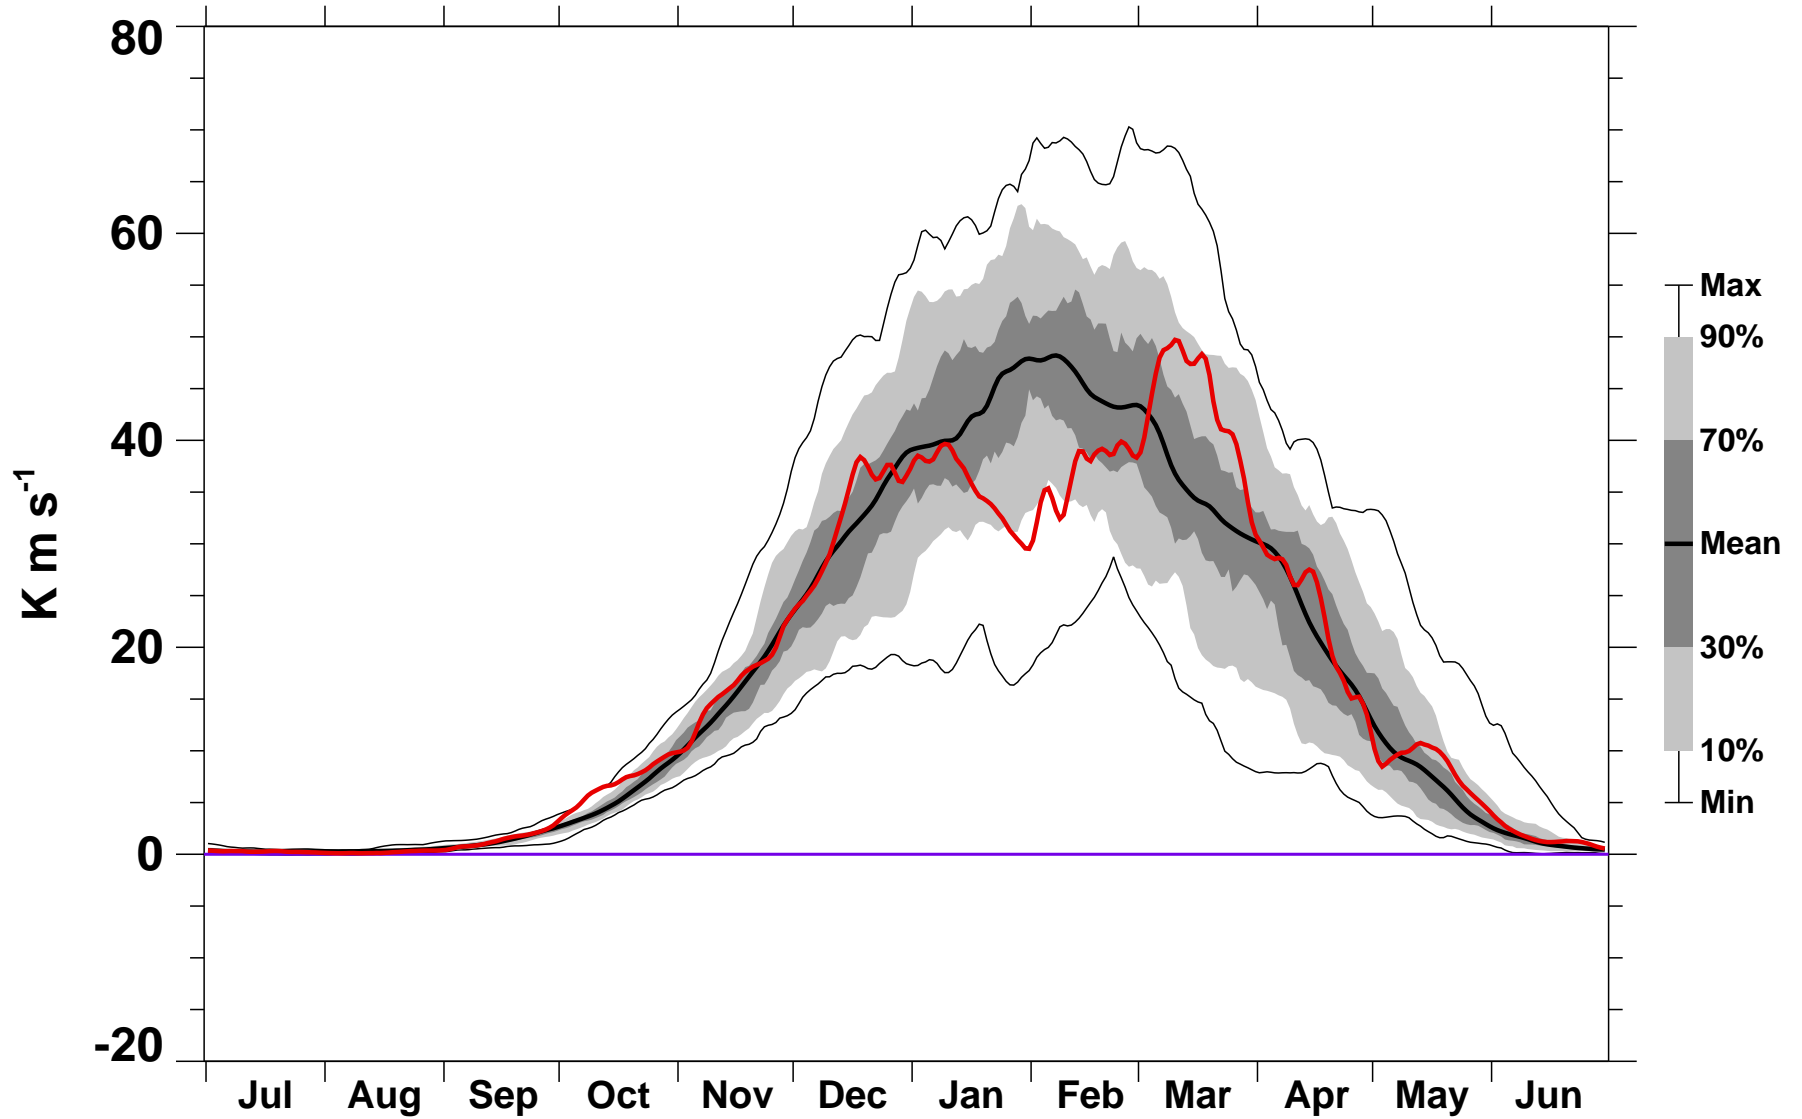

# 45-Day Mean 45-75°N Heat Flux 30 hPa MERRA

1978/1979-2015/2016

1992/1993

2016-07-07T14:21:10Z