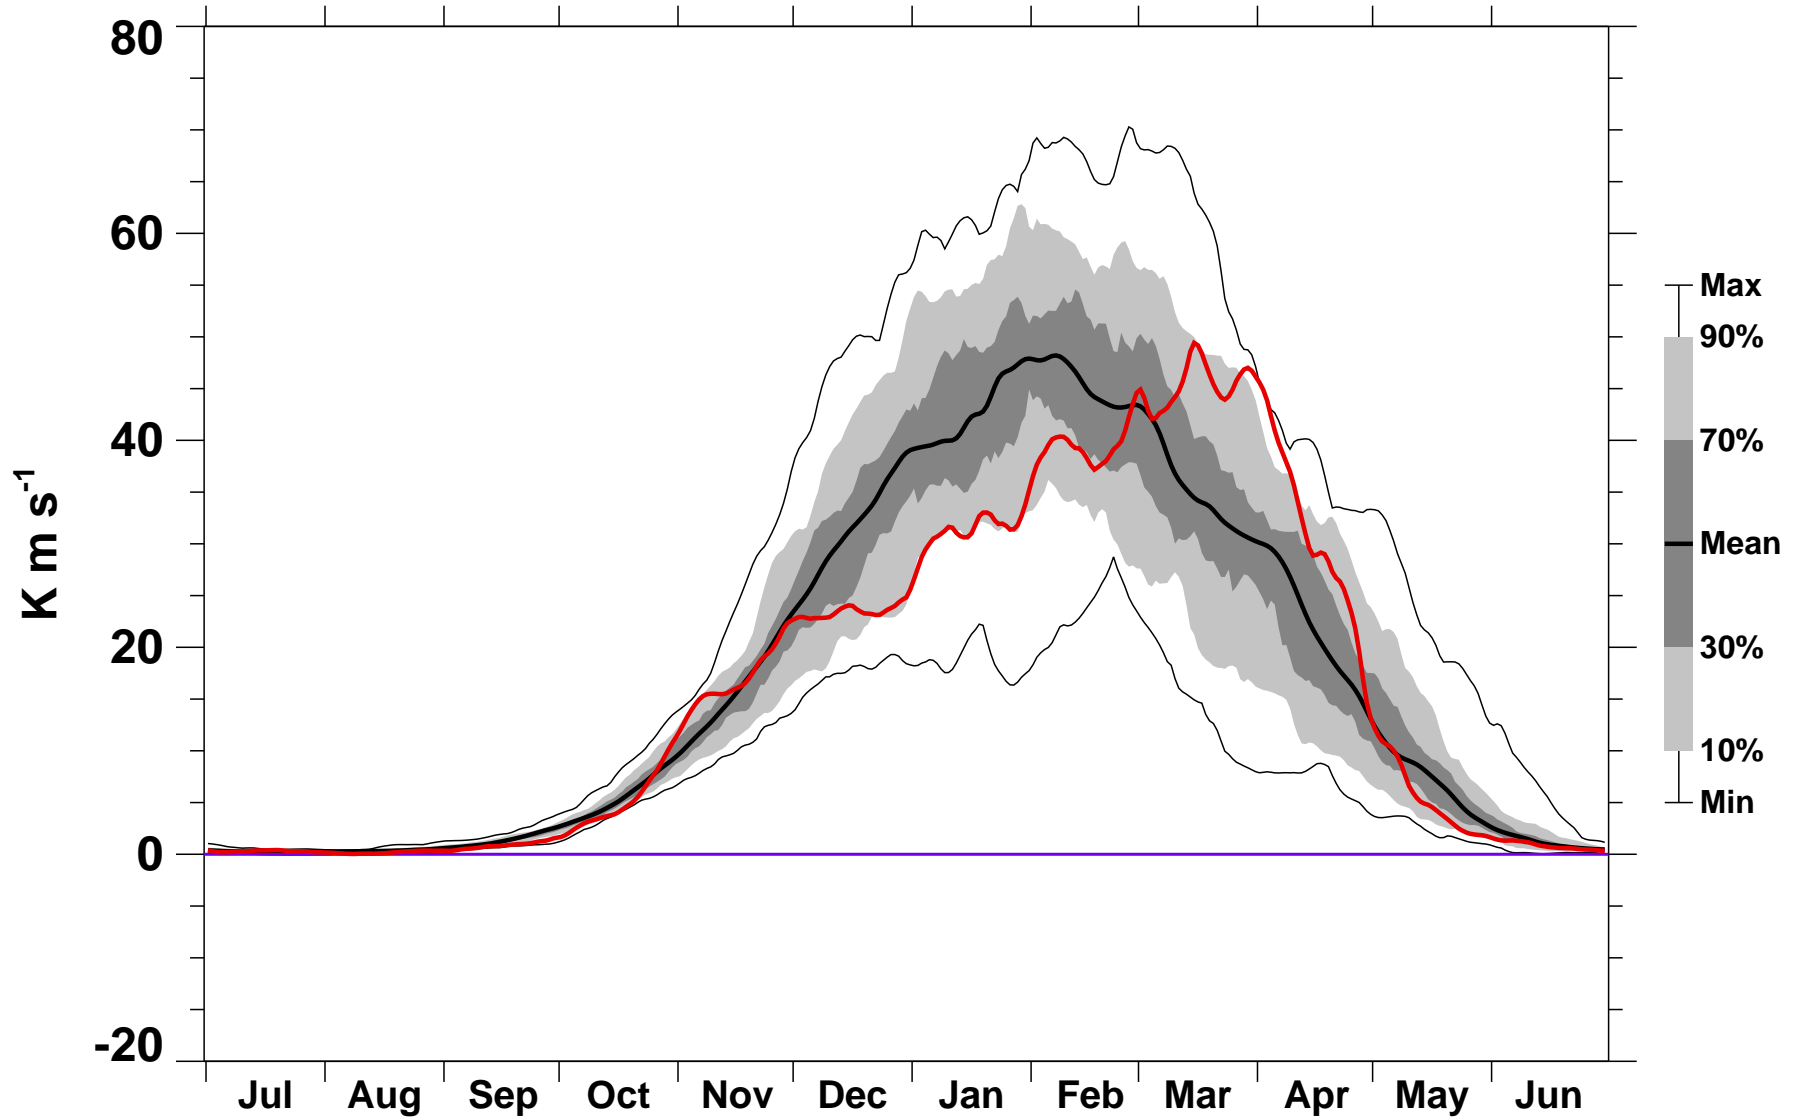

# 45-Day Mean 45-75°N Heat Flux 30 hPa MERRA

1978/1979-2015/2016

2004/2005

2016-07-07T14:12:08Z