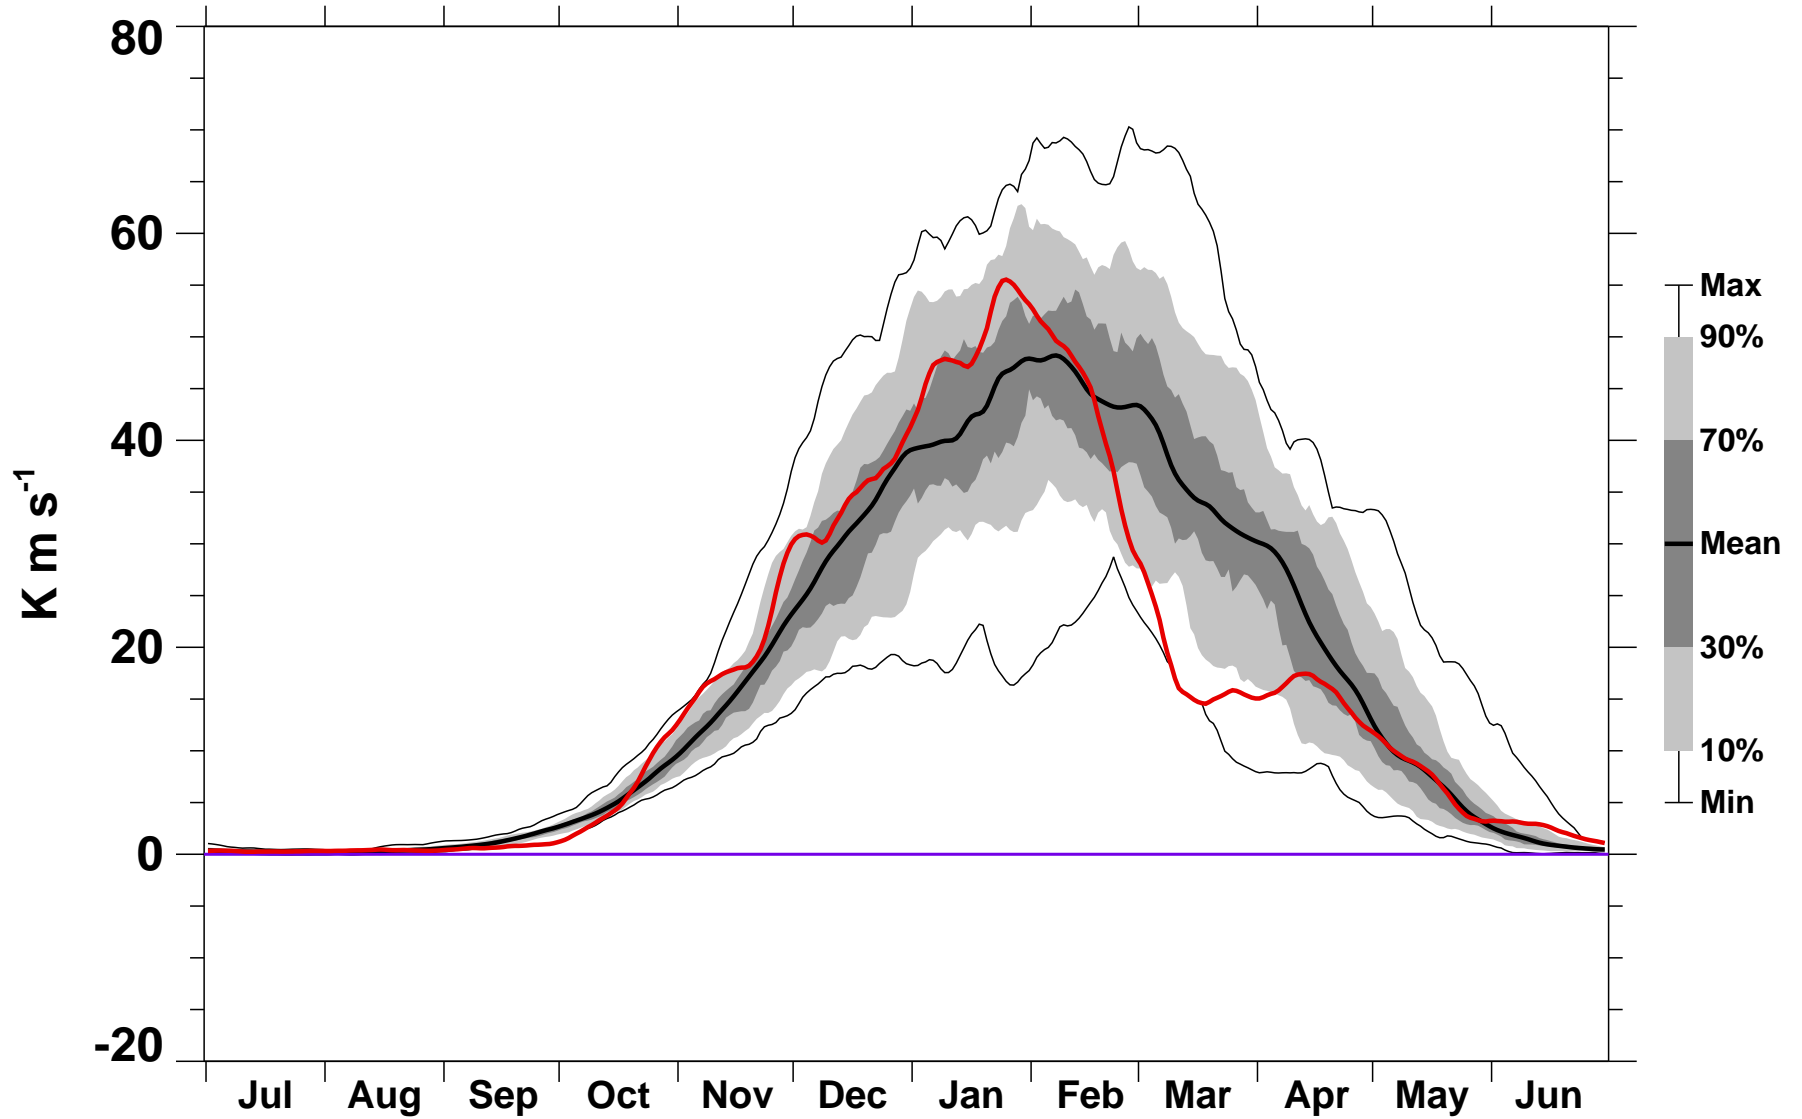

# 45-Day Mean 45-75°N Heat Flux 30 hPa MERRA

1978/1979-2015/2016

2005/2006

2016-07-07T14:11:23Z