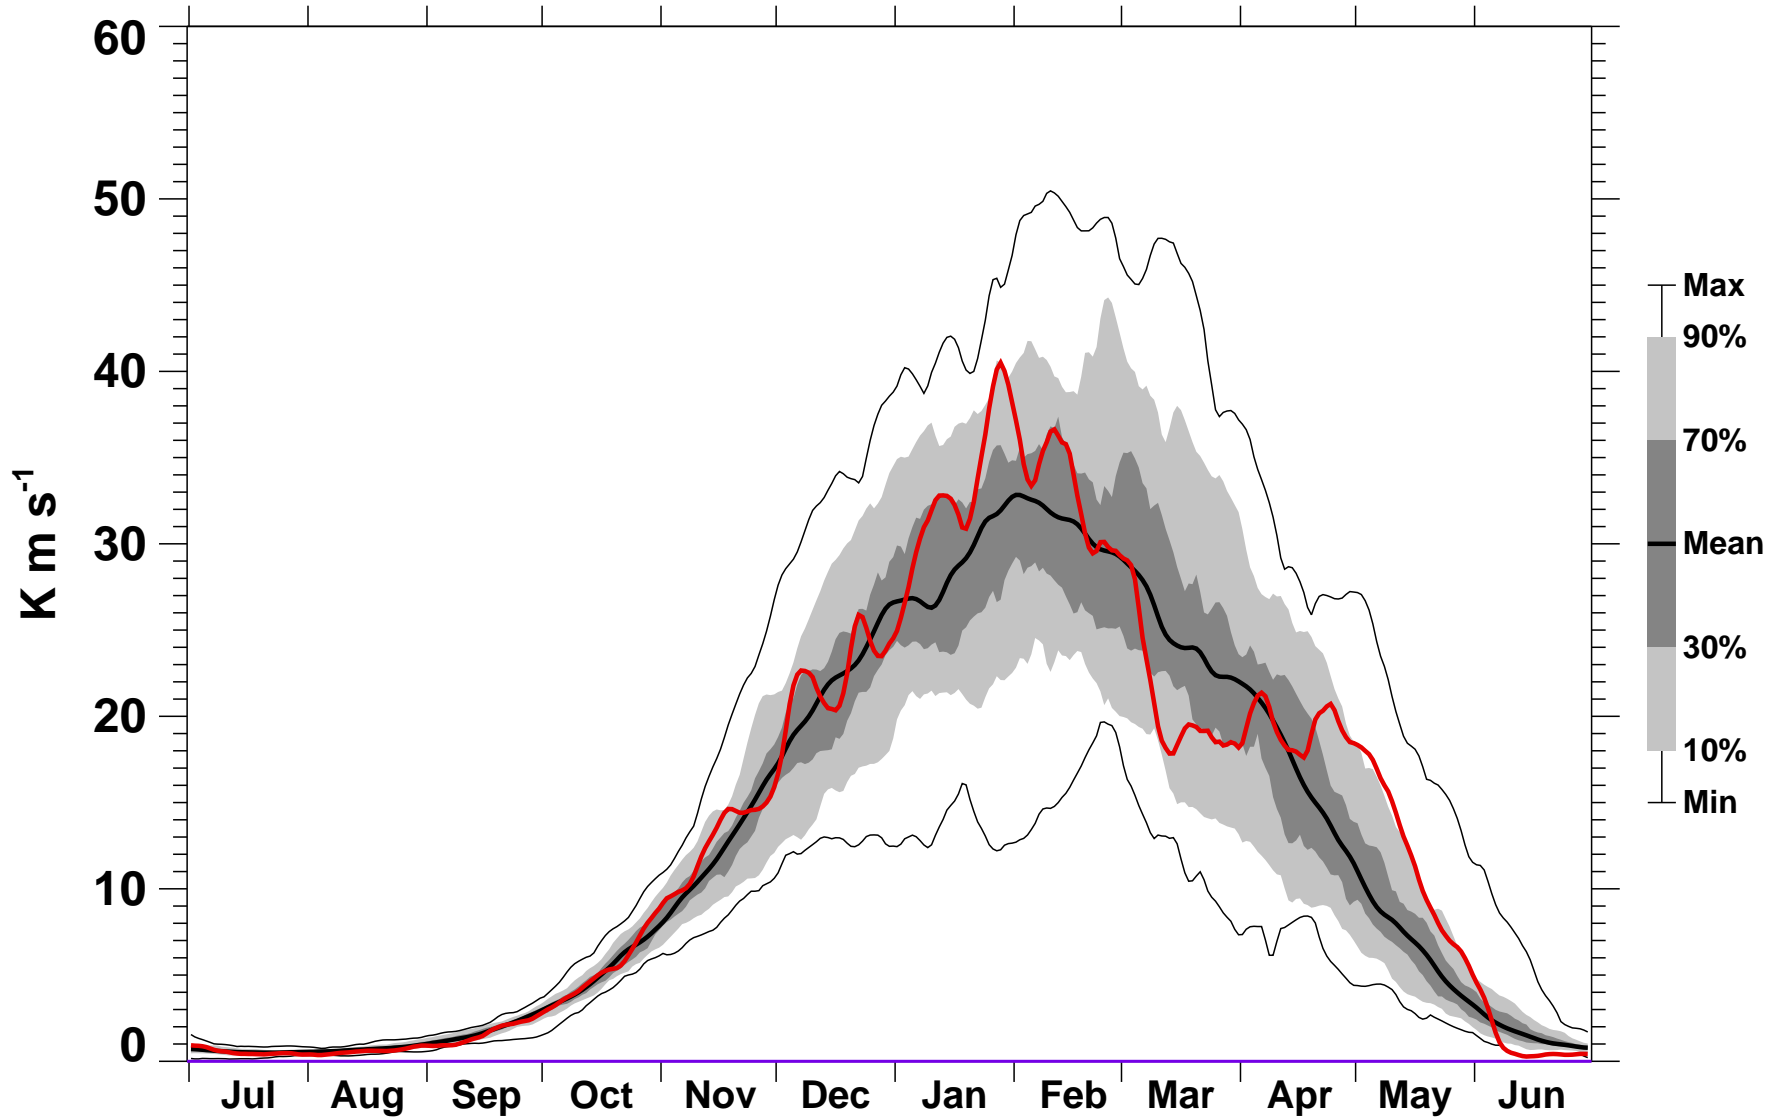

# 45-Day Mean 45-75°N Heat Flux 50 hPa MERRA

1978/1979-2015/2016

1981/1982

2016-07-07T14:29:22Z