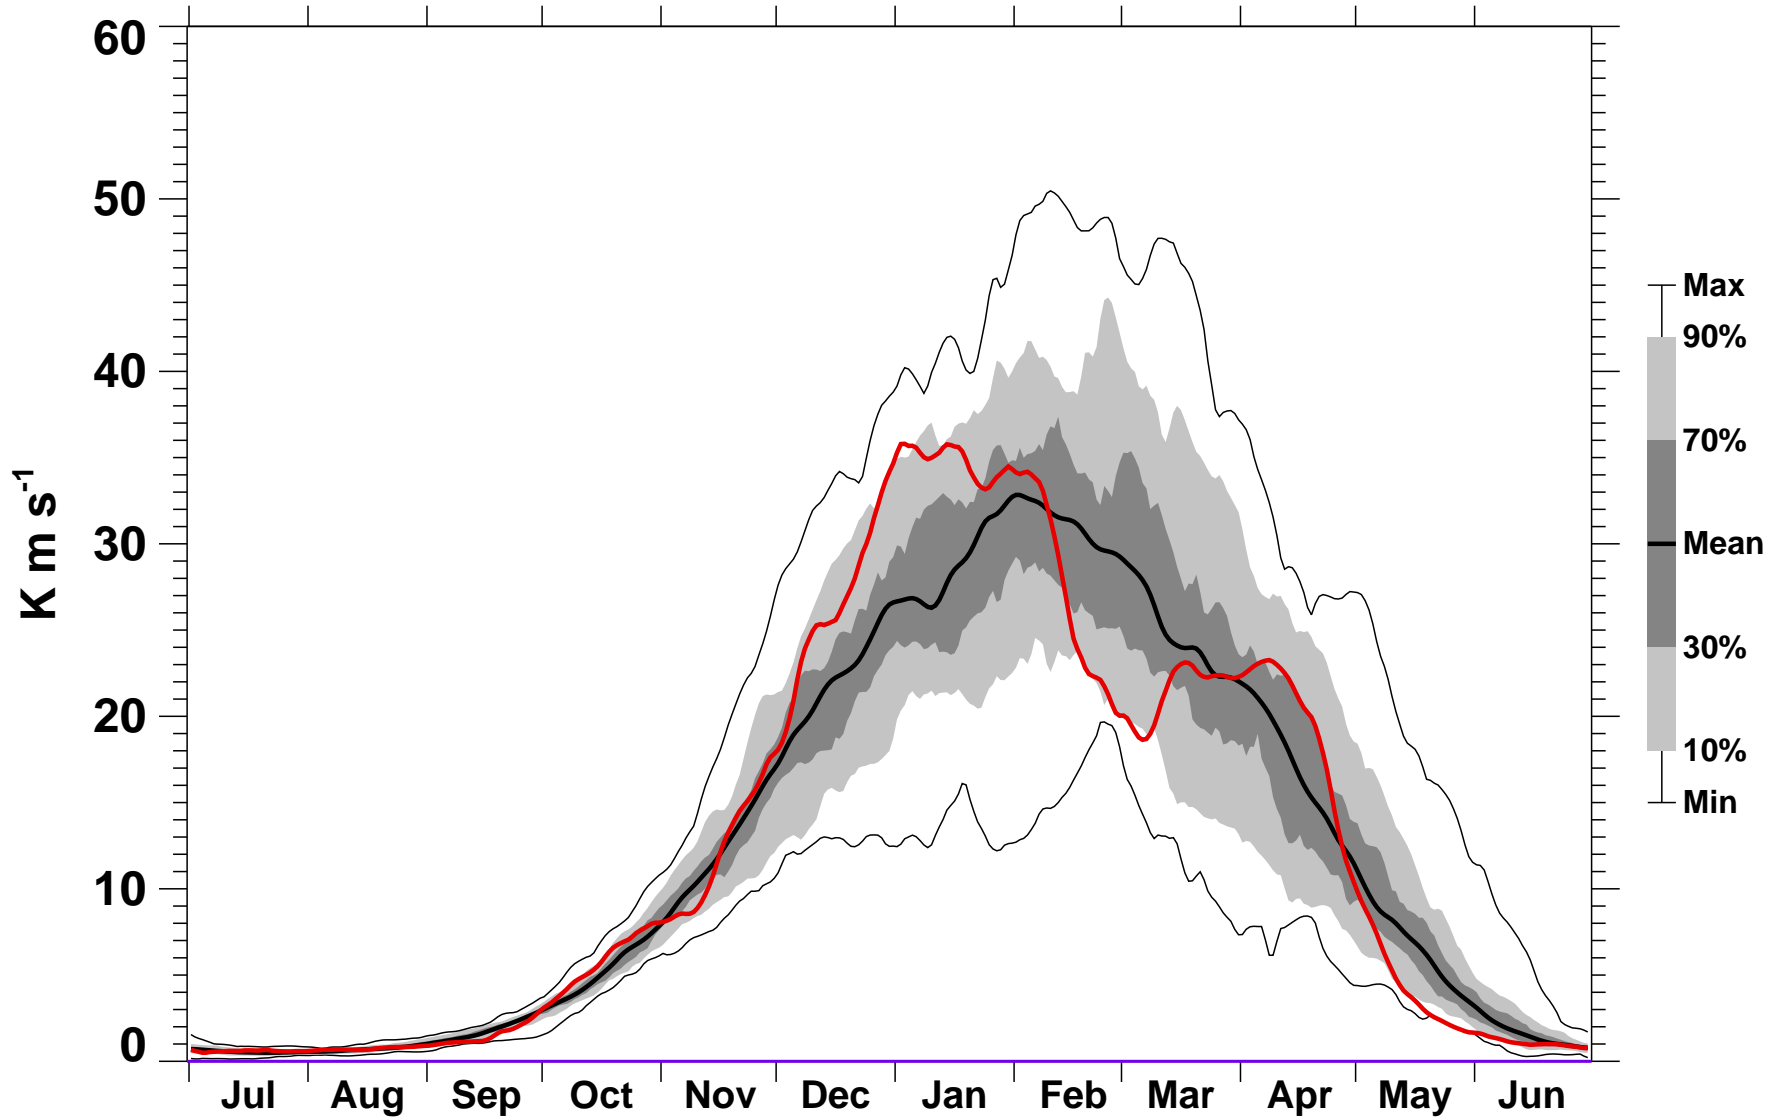

# 45-Day Mean 45-75°N Heat Flux 50 hPa MERRA

1978/1979-2015/2016

1984/1985

2016-07-07T14:27:08Z