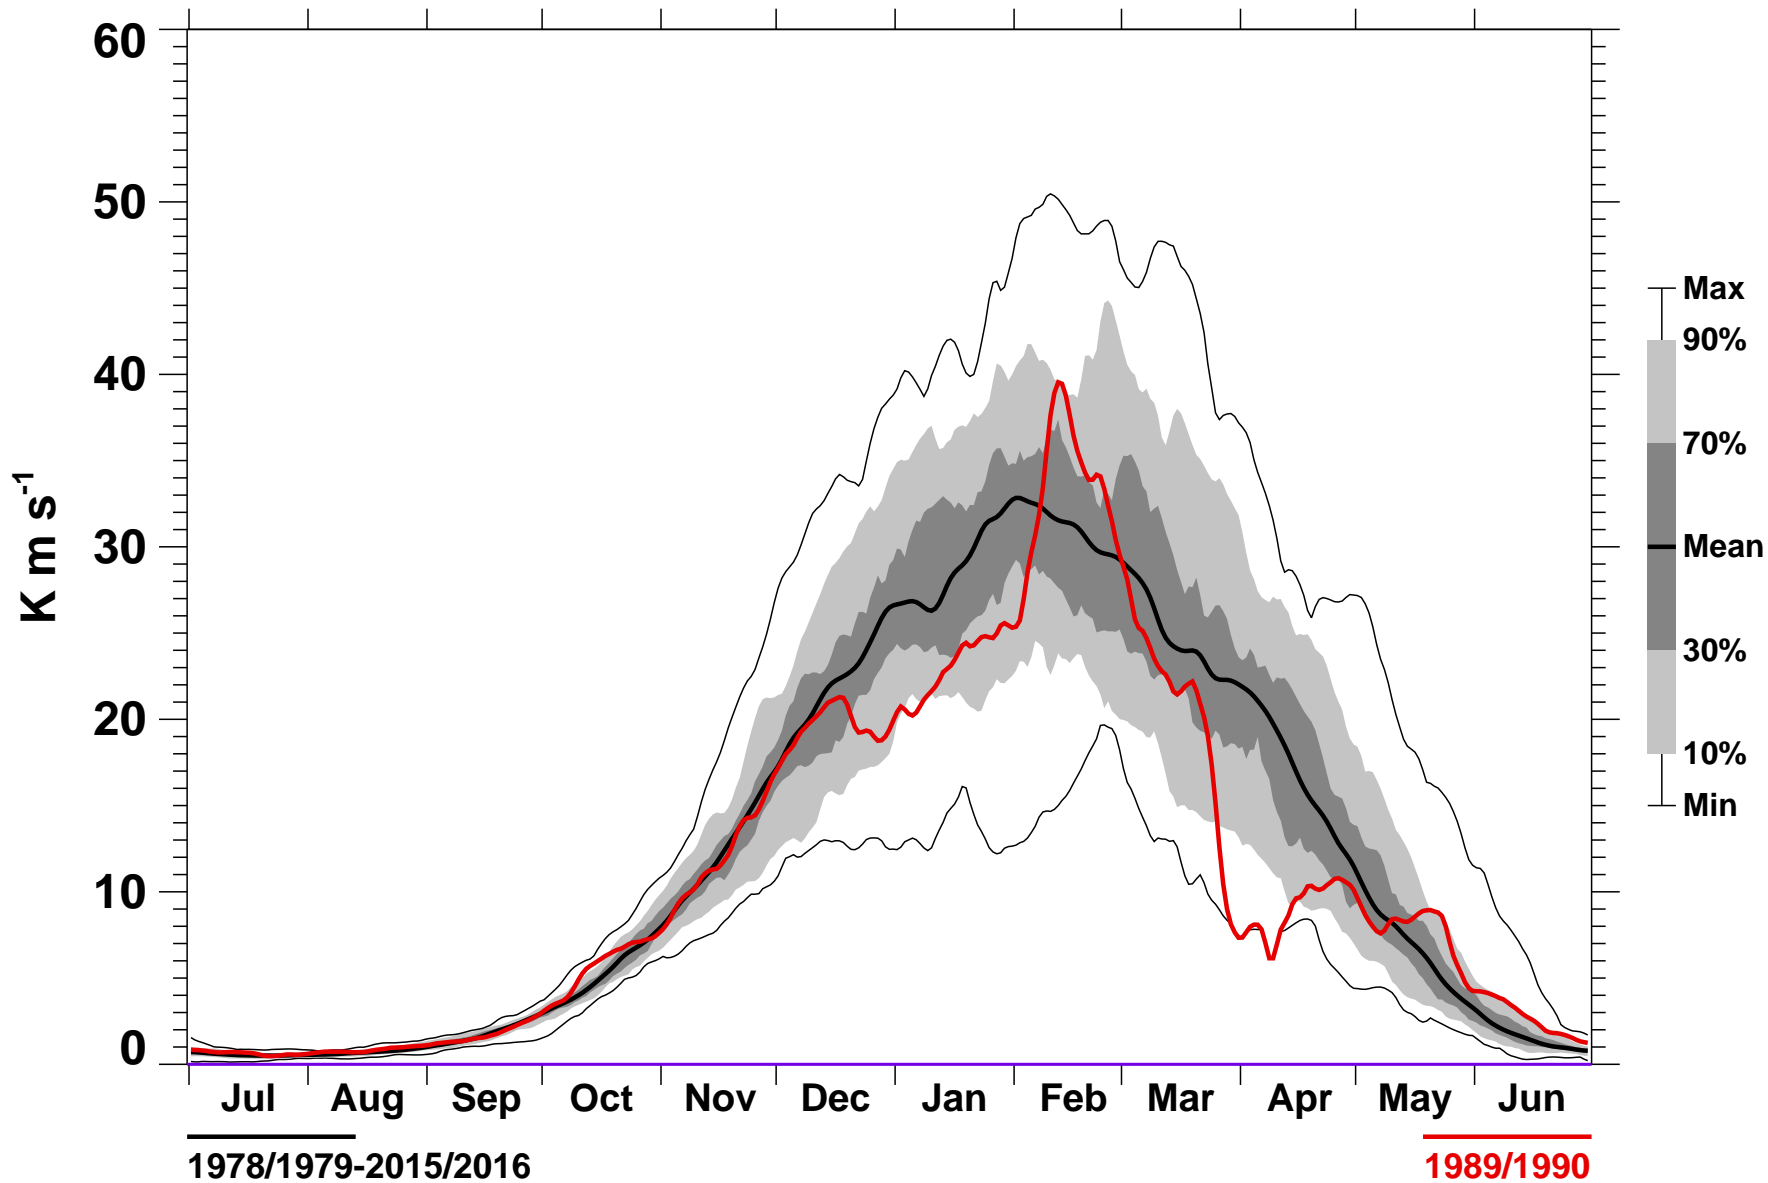

45-Day Mean 45-75°N Heat Flux 50 hPa MERRA

2016-07-07T14:23:23Z