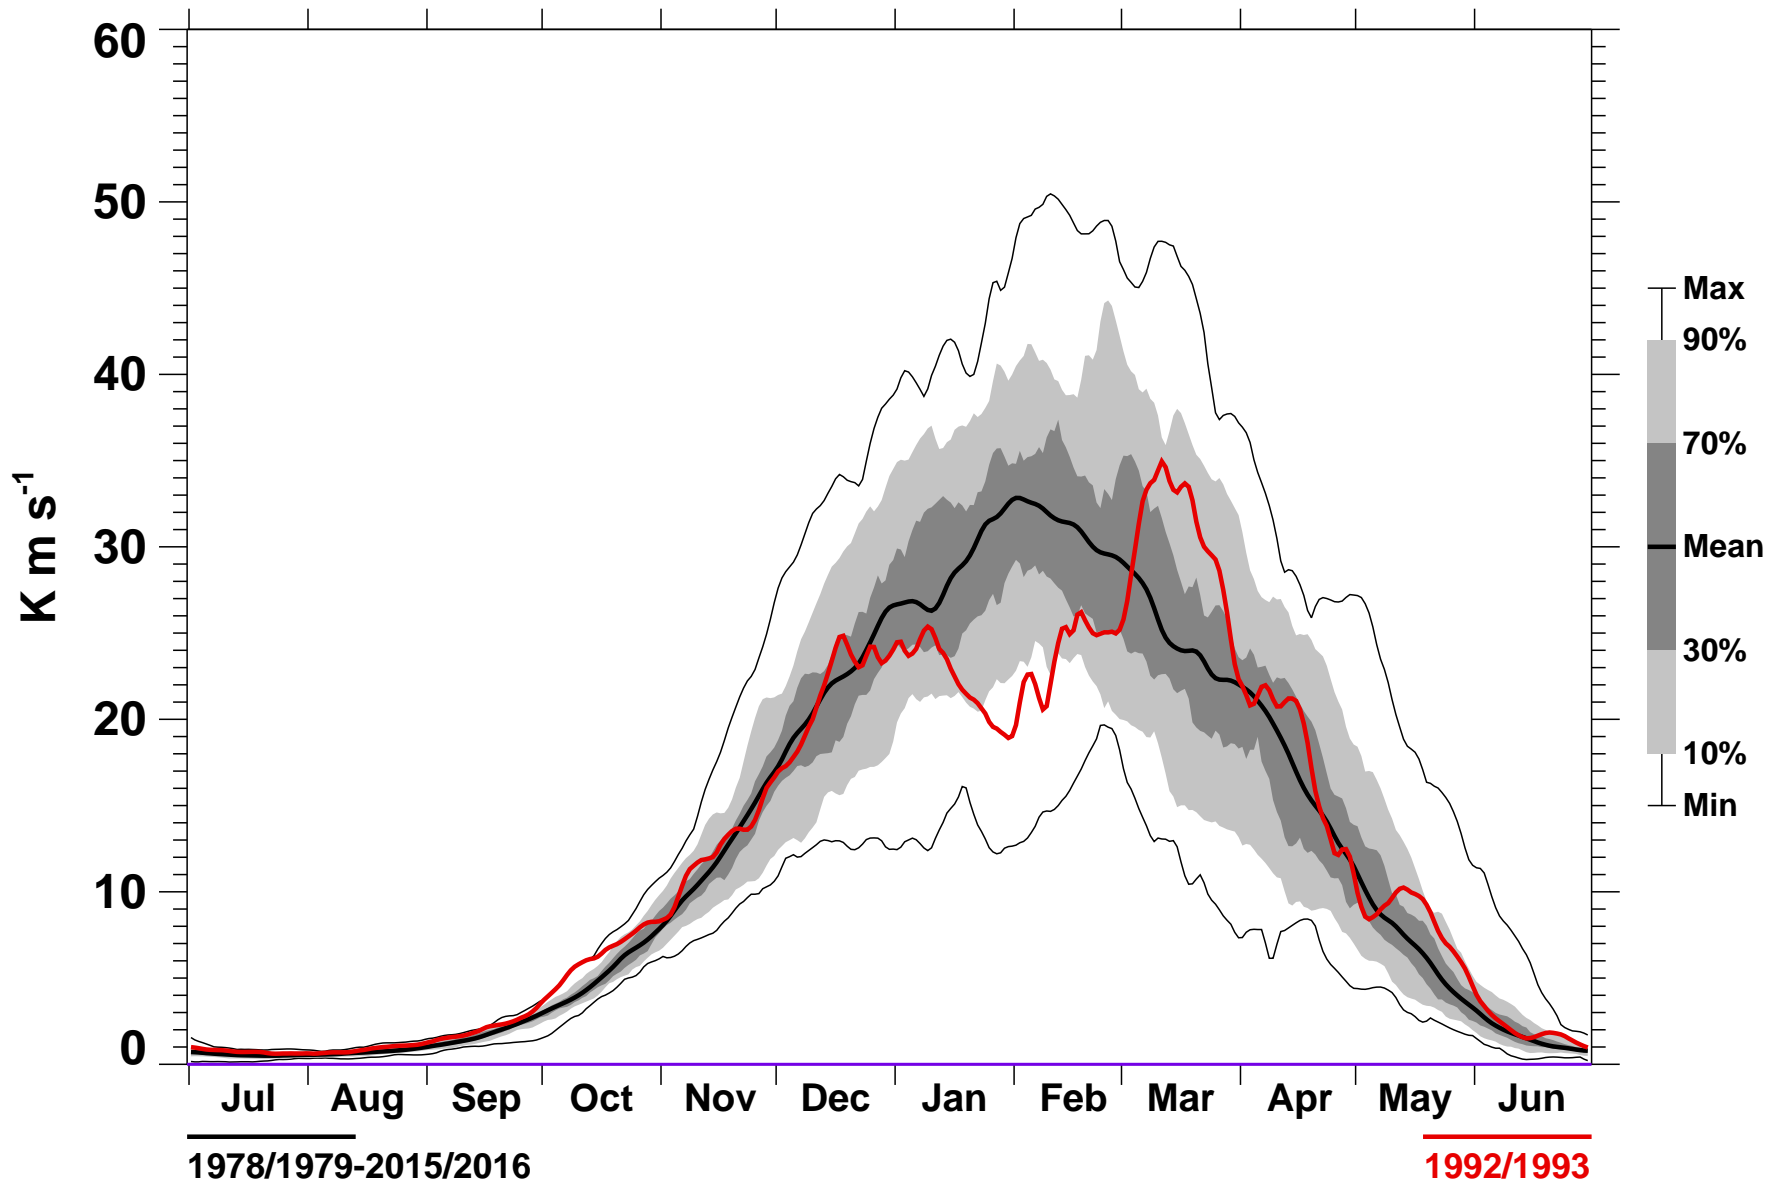

# 45-Day Mean 45-75°N Heat Flux 50 hPa MERRA

2016-07-07T14:21:10Z