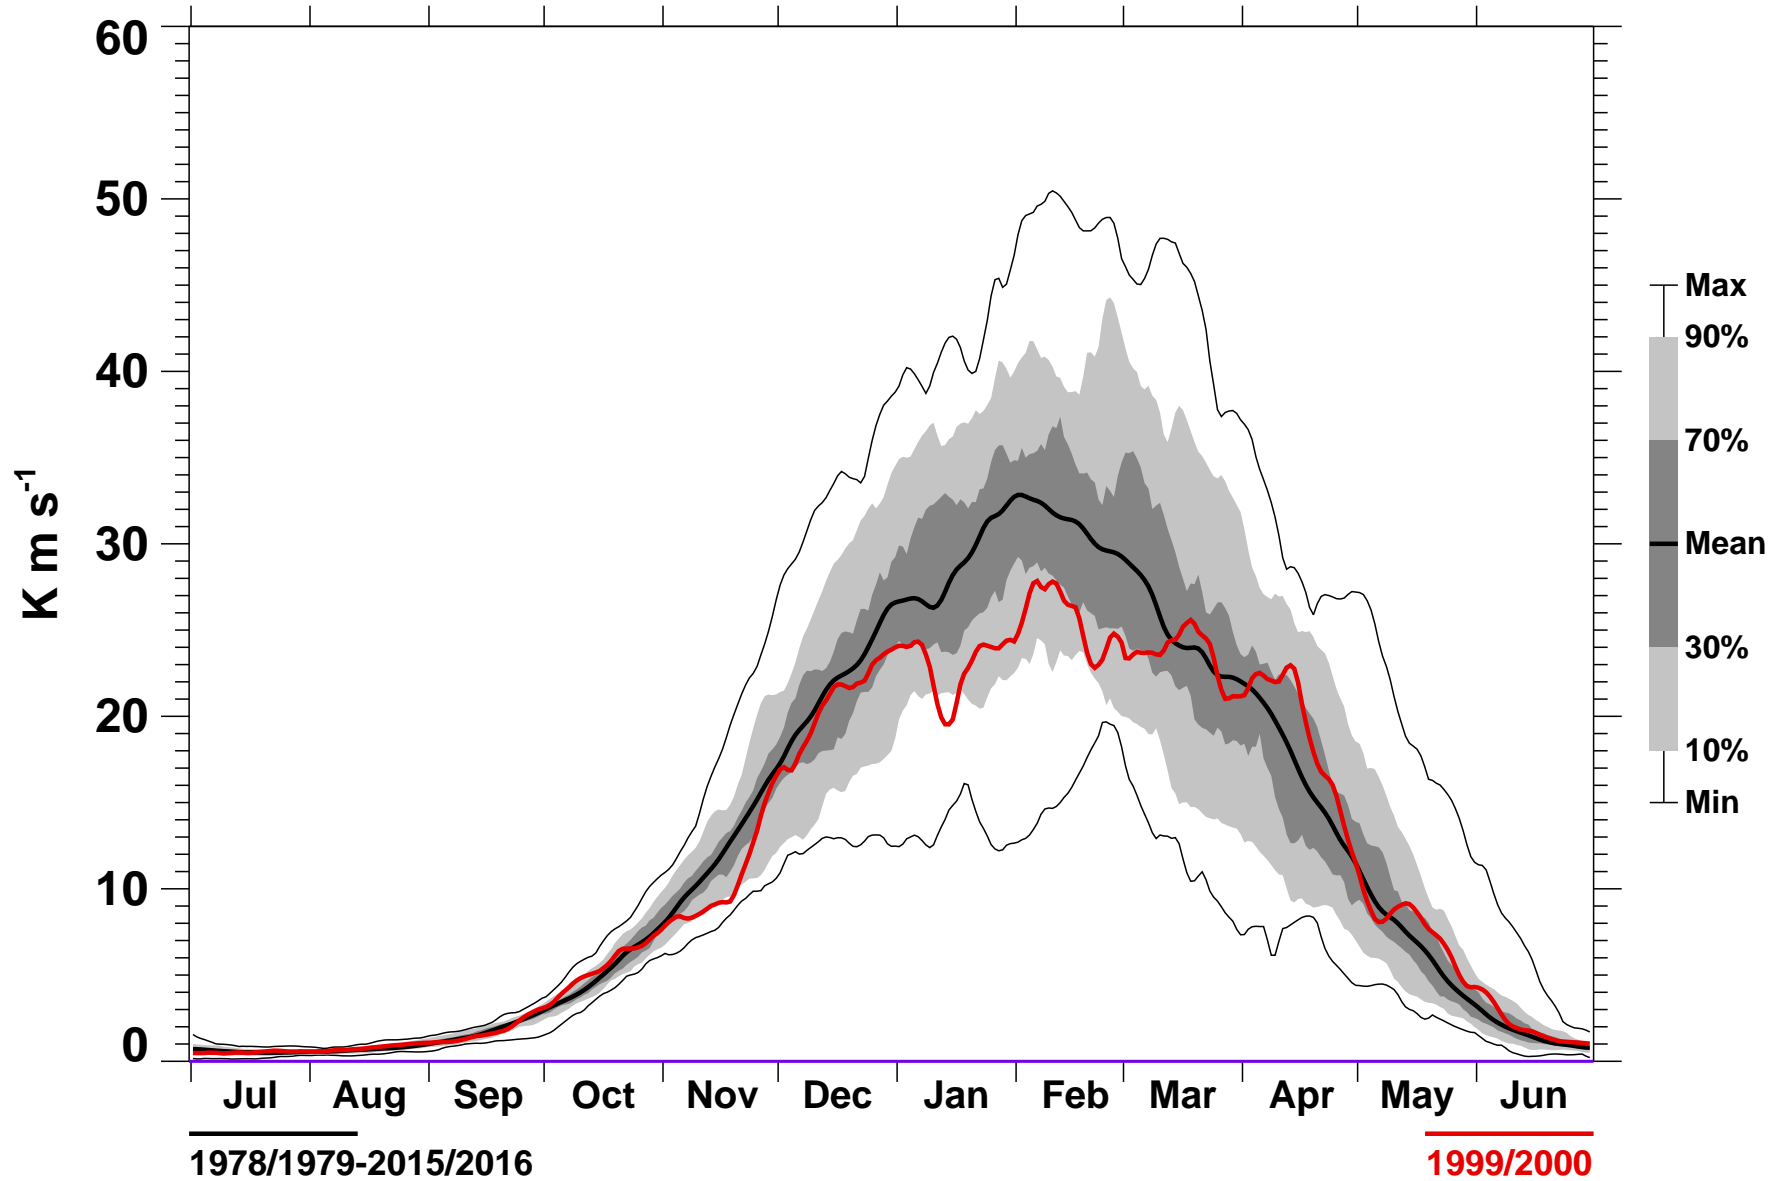

# 45-Day Mean 45-75°N Heat Flux 50 hPa MERRA

1978/1979-2015/2016

1999/2000

2016-07-07T14:15:56Z