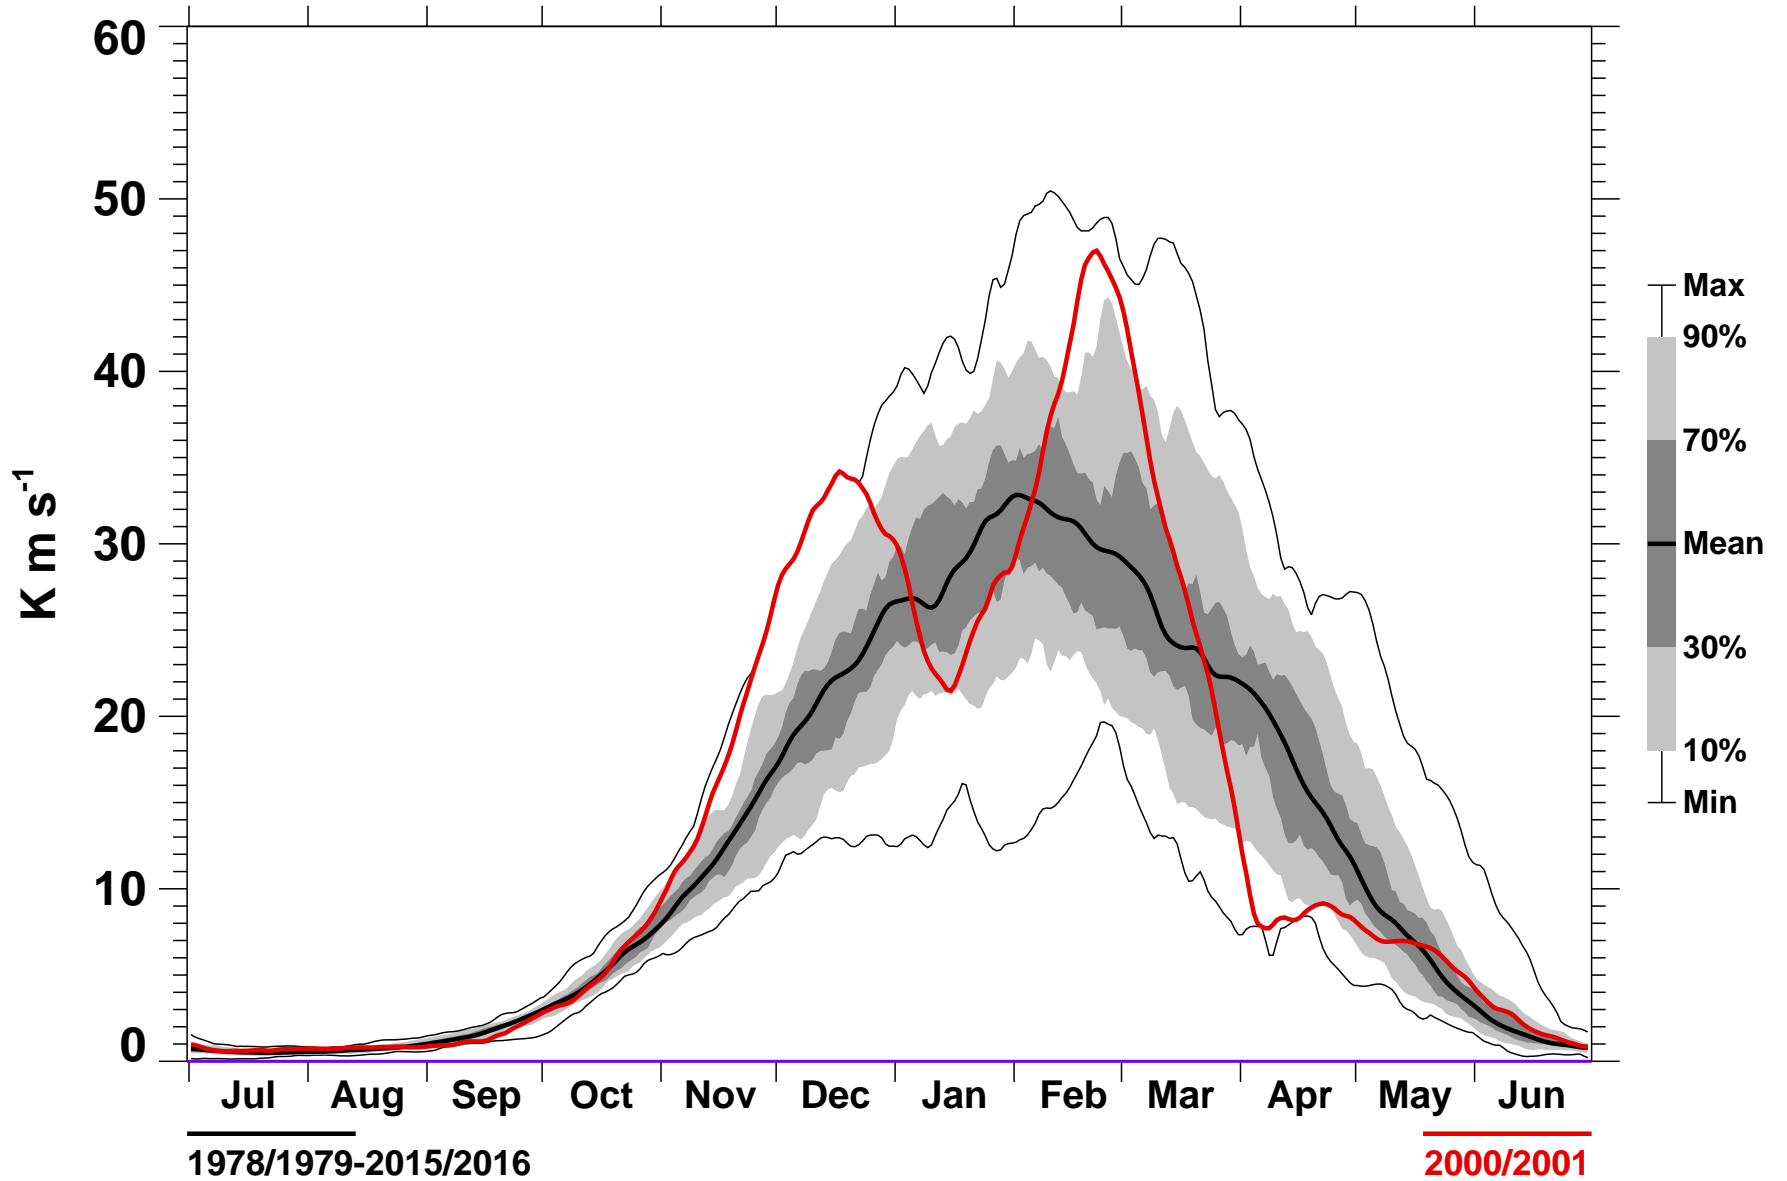

# 45-Day Mean 45-75°N Heat Flux 50 hPa MERRA

1978/1979-2015/2016

2000/2001

2016-07-07T14:15:11Z