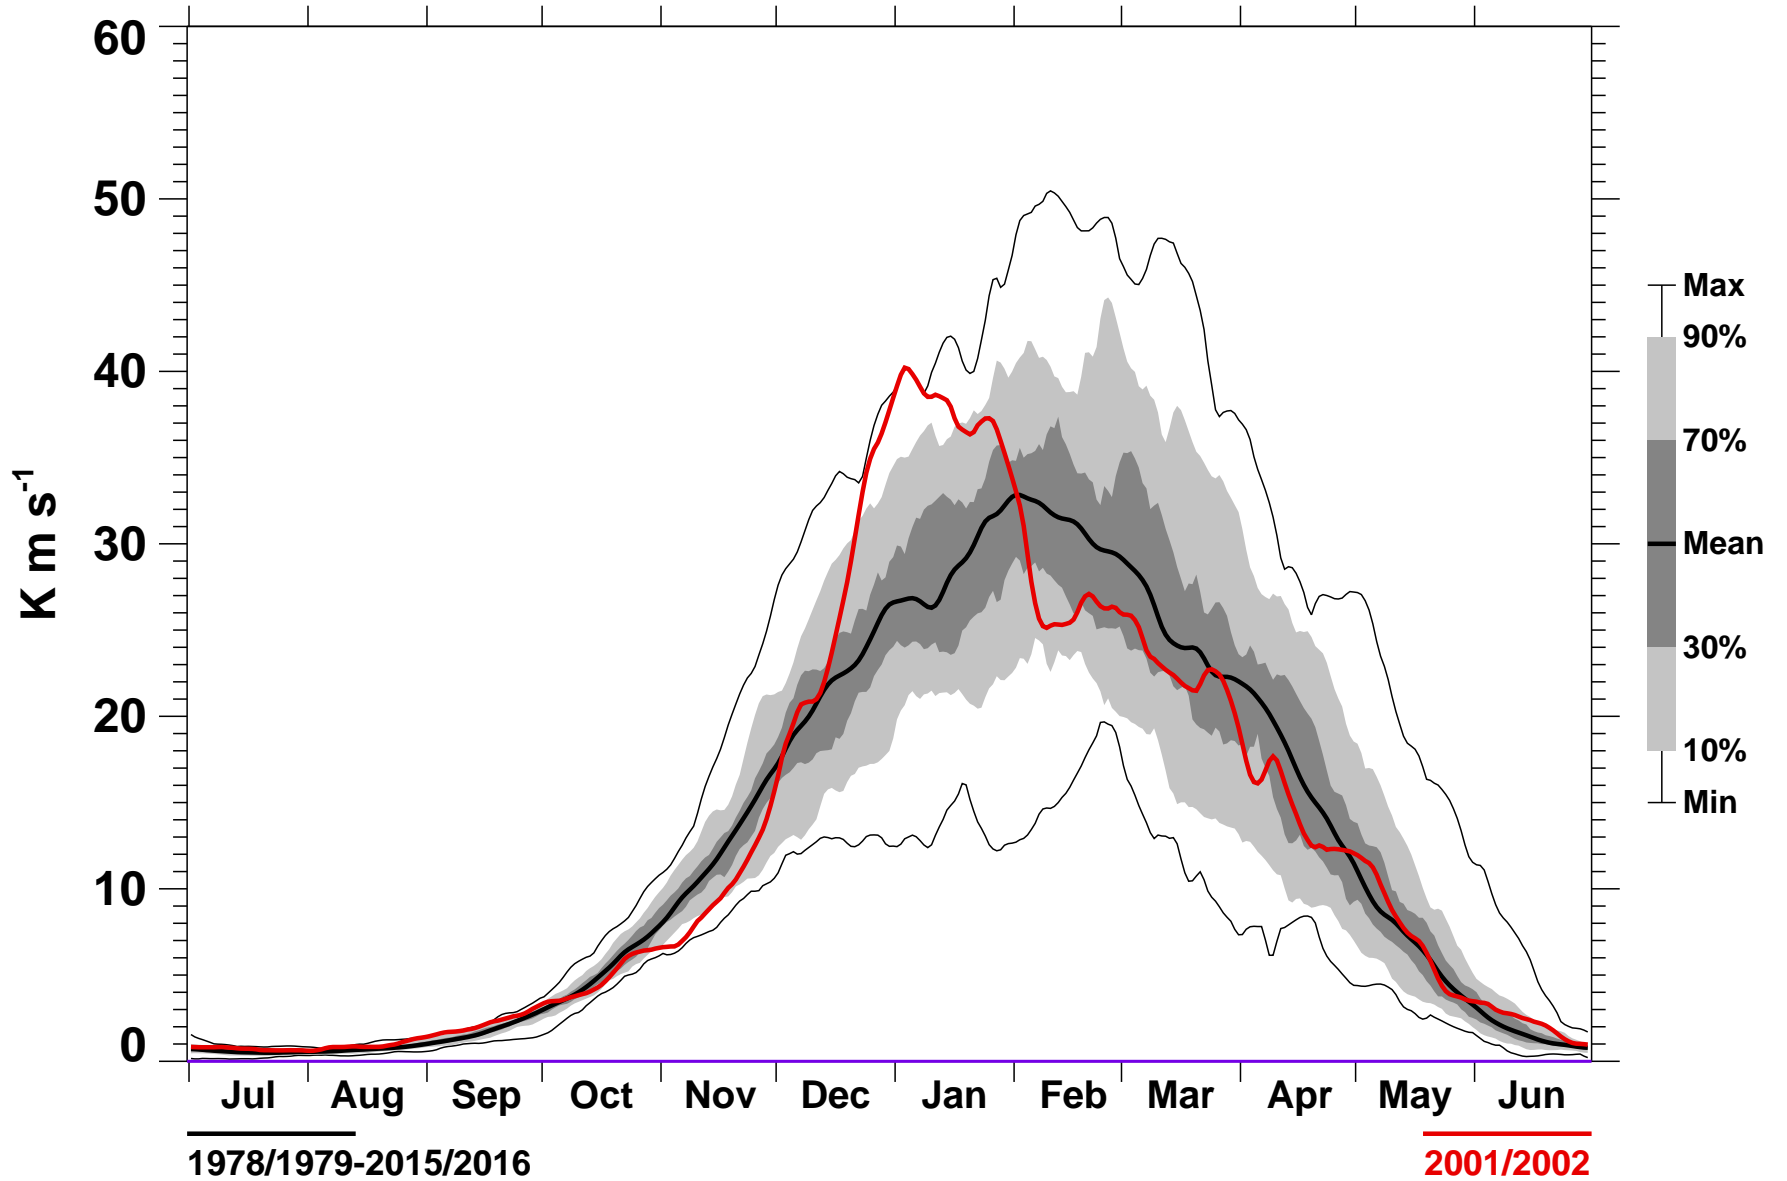

# 45-Day Mean 45-75°N Heat Flux 50 hPa MERRA

1978/1979-2015/2016

2001/2002

2016-07-07T14:14:25Z