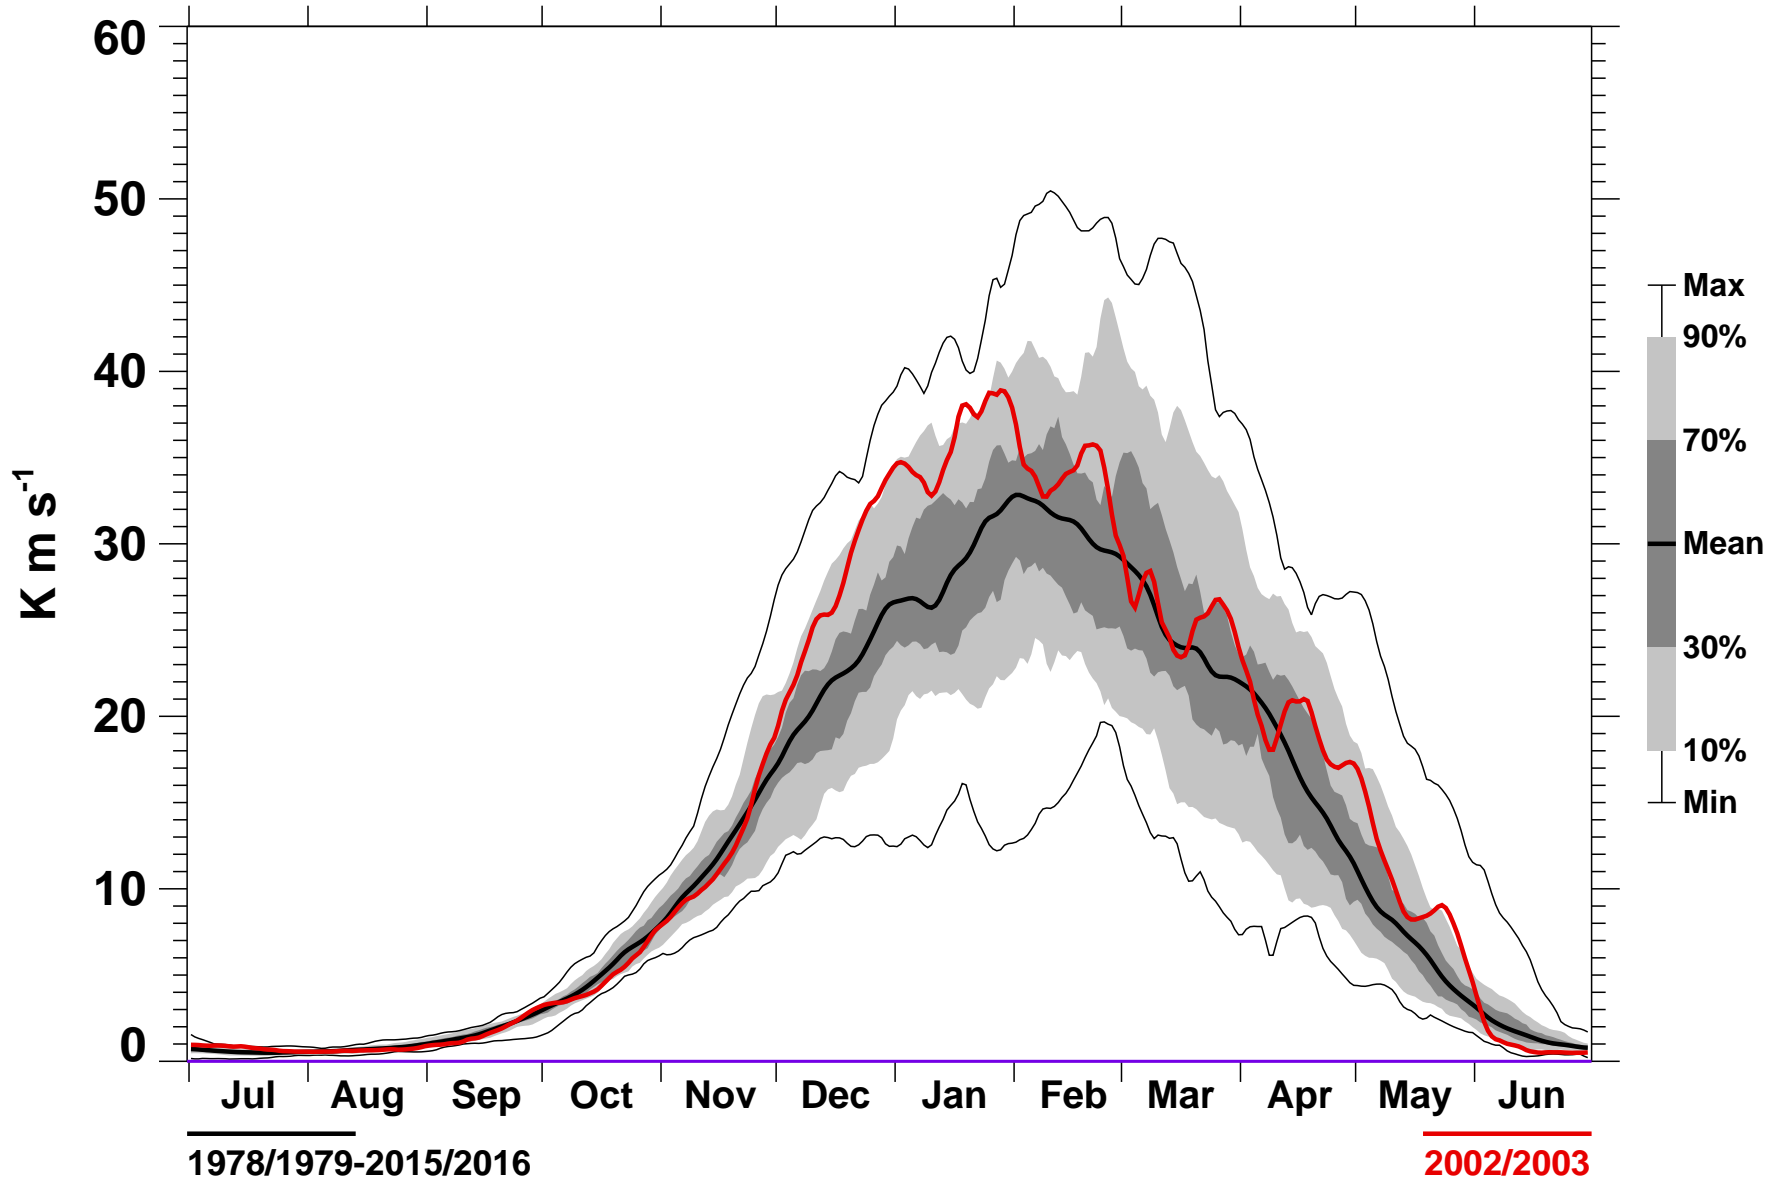

# 45-Day Mean 45-75°N Heat Flux 50 hPa MERRA

1978/1979-2015/2016

2002/2003

2016-07-07T14:13:38Z