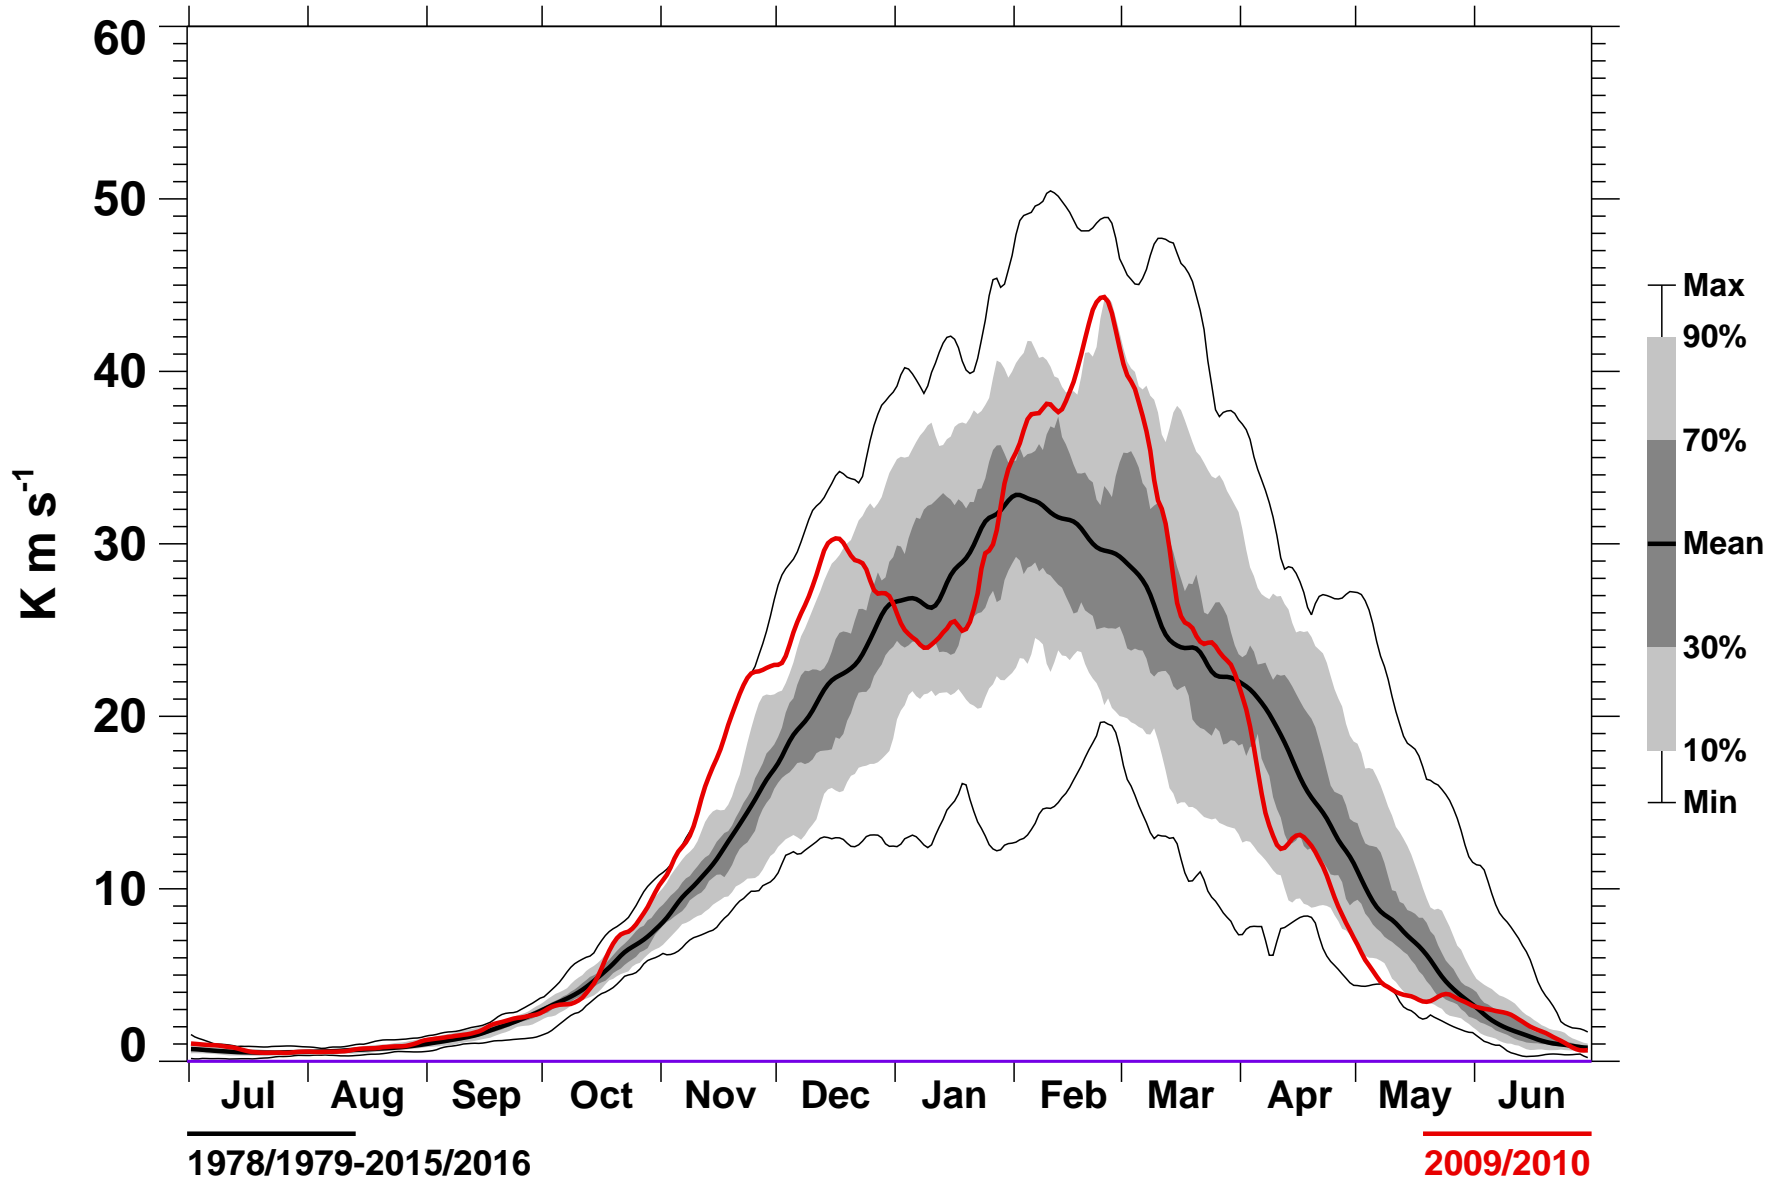

# 45-Day Mean 45-75°N Heat Flux 50 hPa MERRA

1978/1979-2015/2016

2009/2010

2016-07-07T14:08:24Z