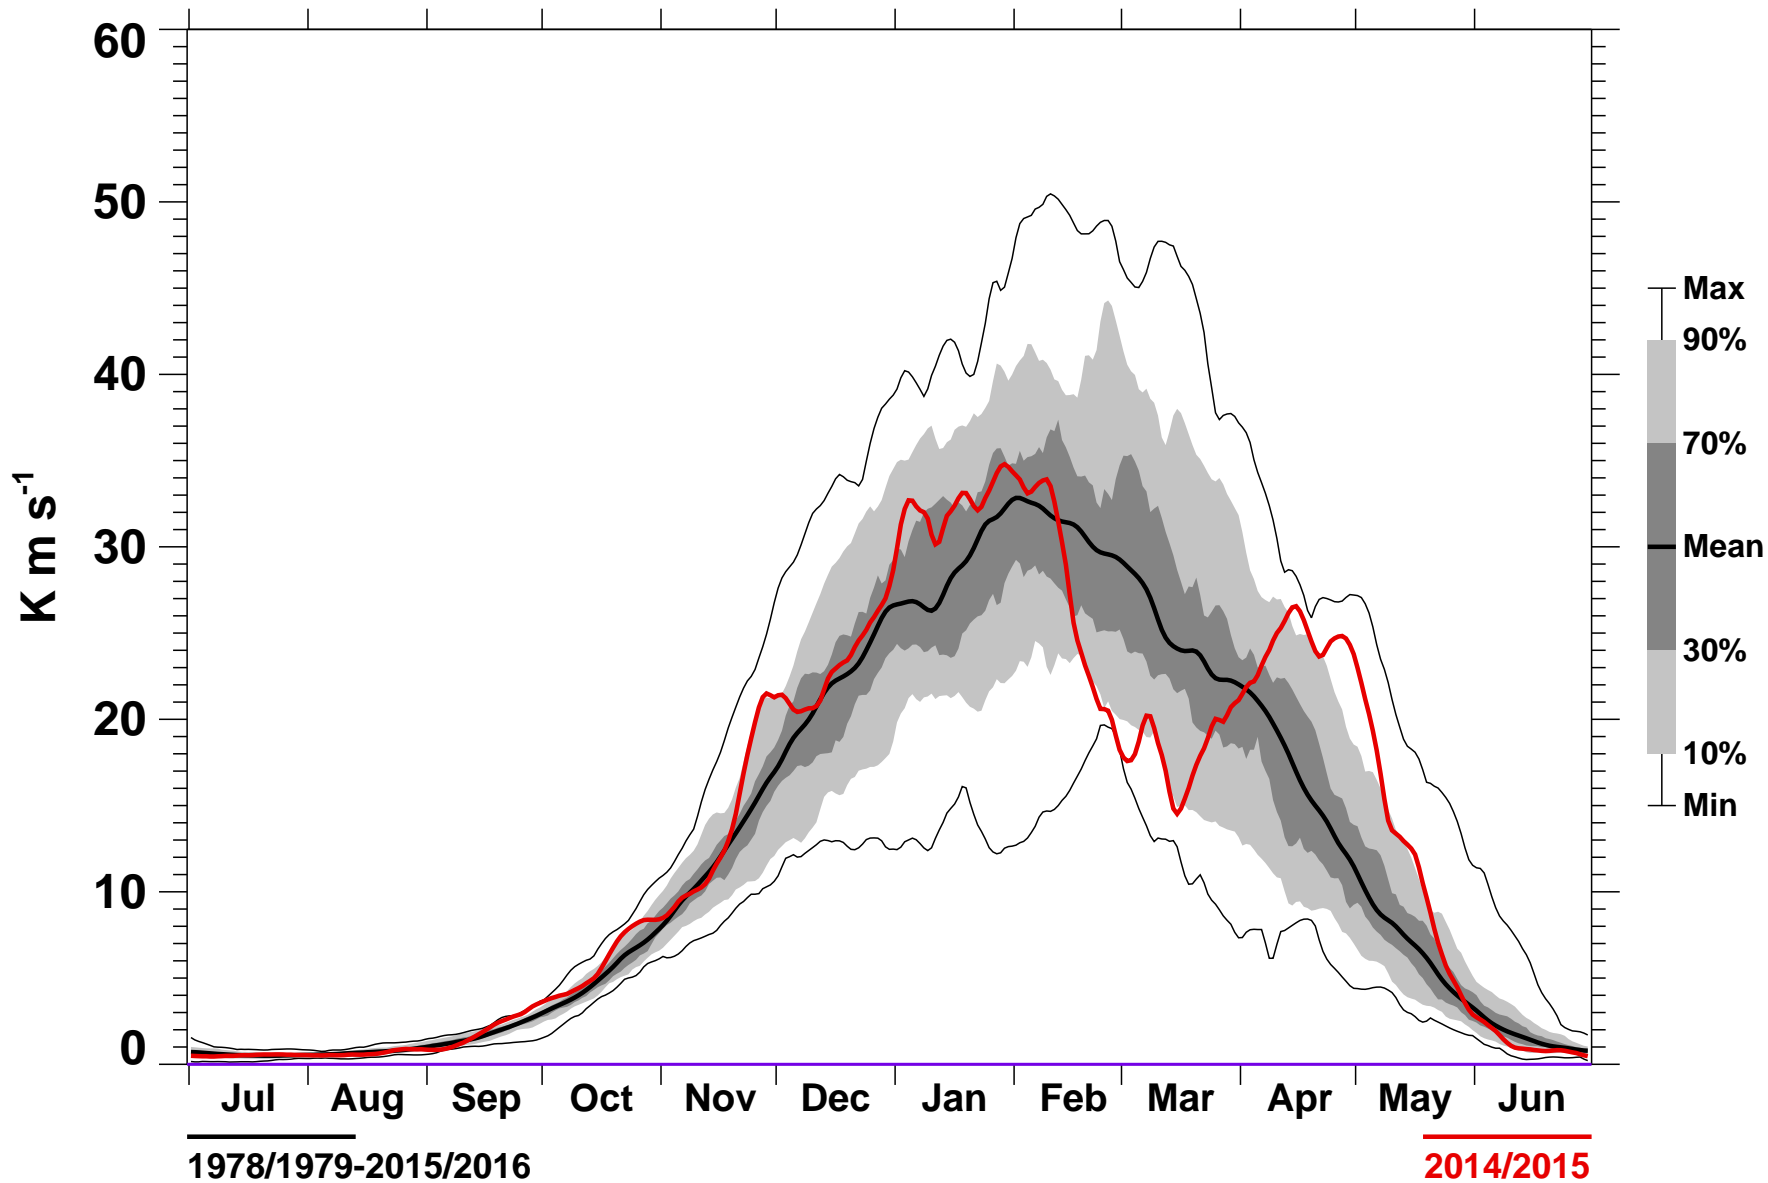

45-Day Mean 45-75°N Heat Flux 50 hPa MERRA

2016-07-07T14:04:33Z