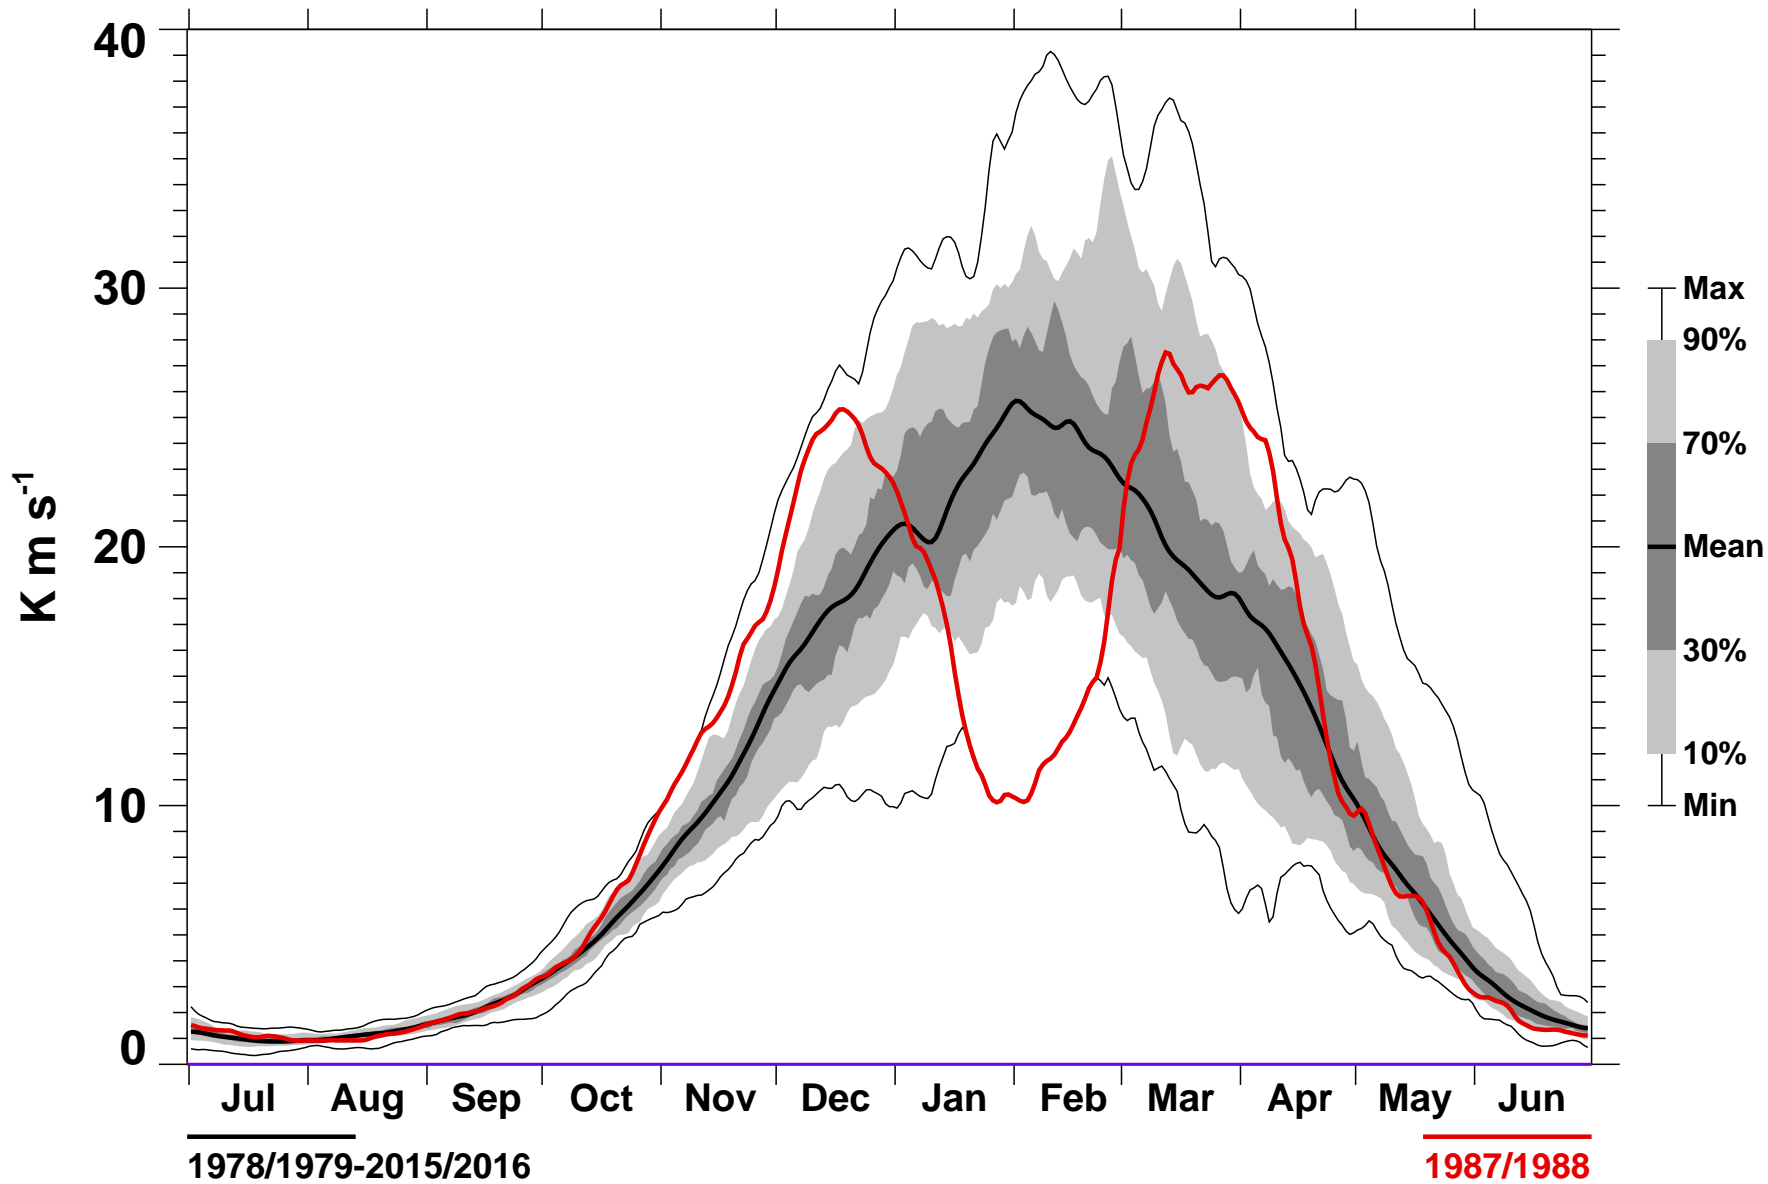

# 45-Day Mean 45-75°N Heat Flux 70 hPa MERRA

1978/1979-2015/2016

1987/1988

2016-07-07T14:24:52Z