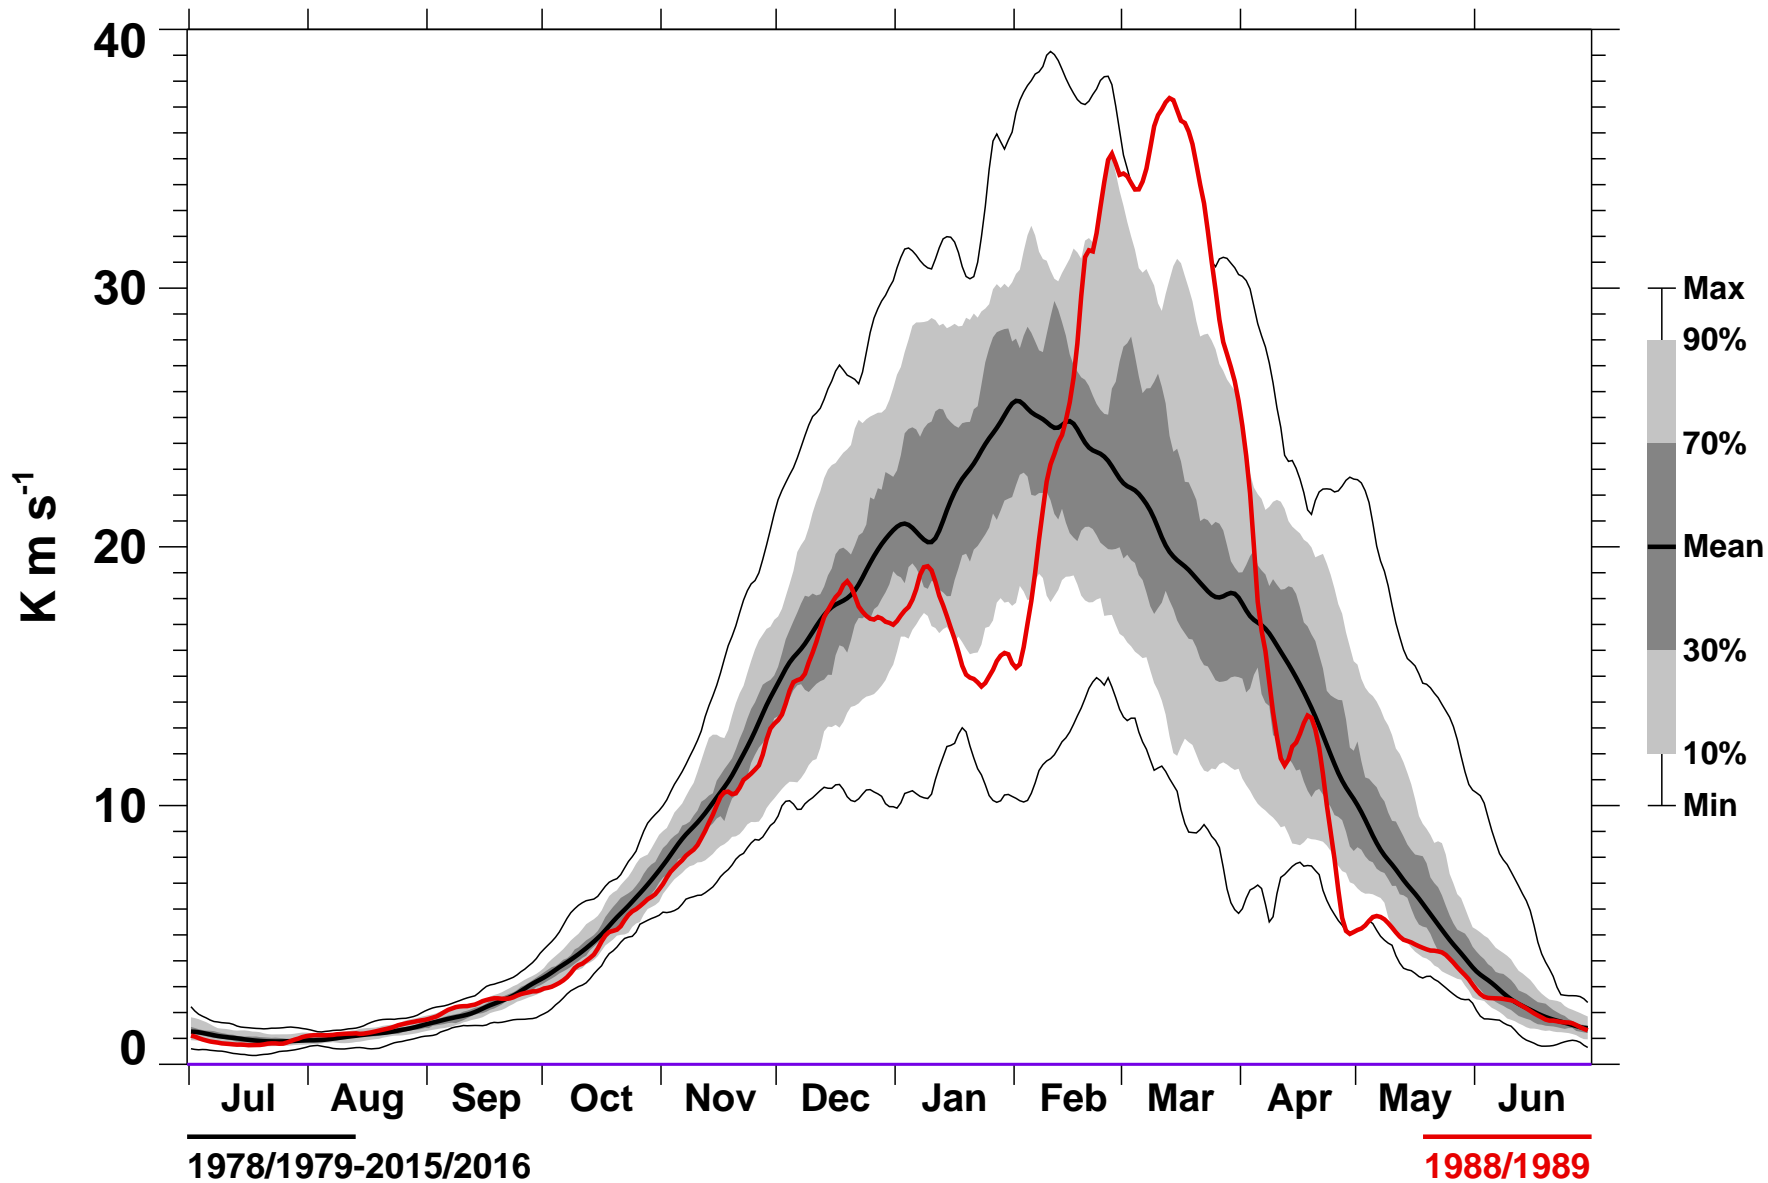

45-Day Mean 45-75°N Heat Flux 70 hPa MERRA

2016-07-07T14:24:07Z