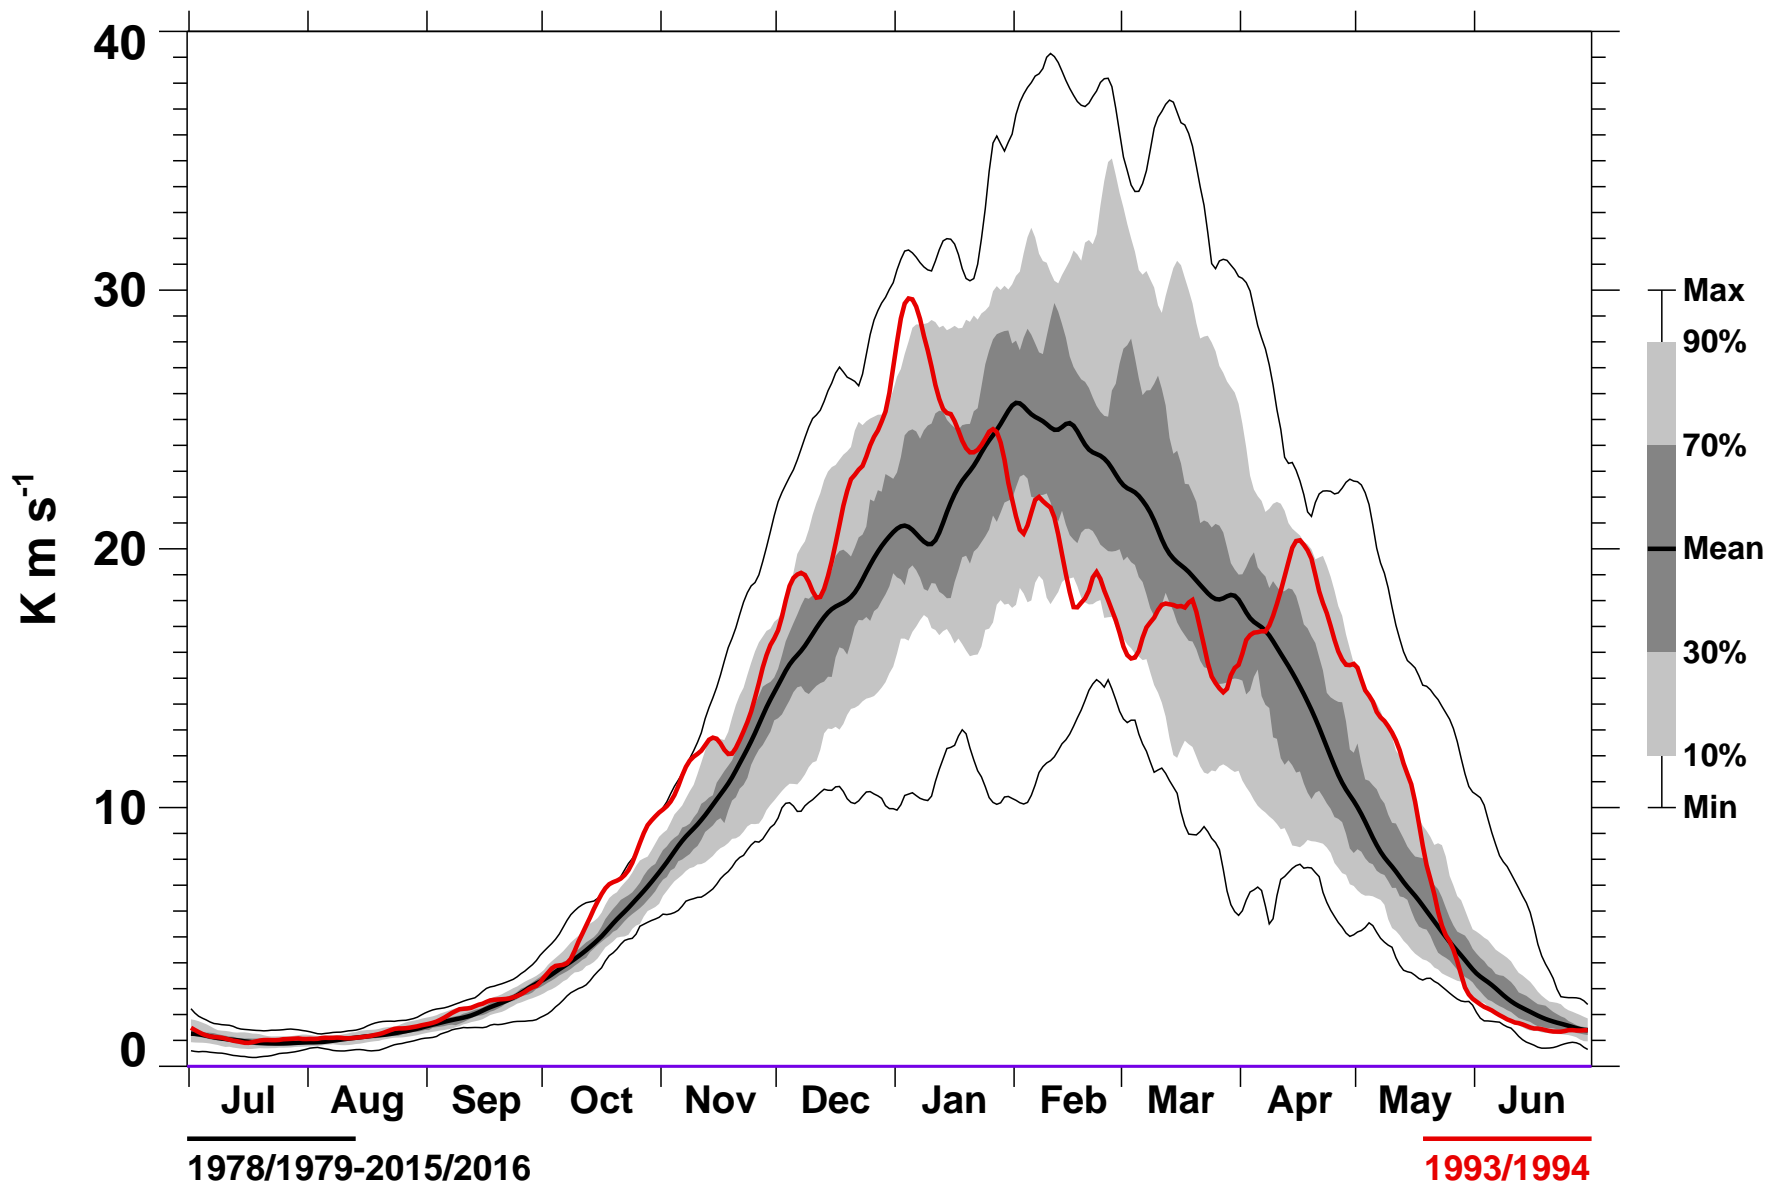

45-Day Mean 45-75°N Heat Flux 70 hPa MERRA

2016-07-07T14:20:25Z