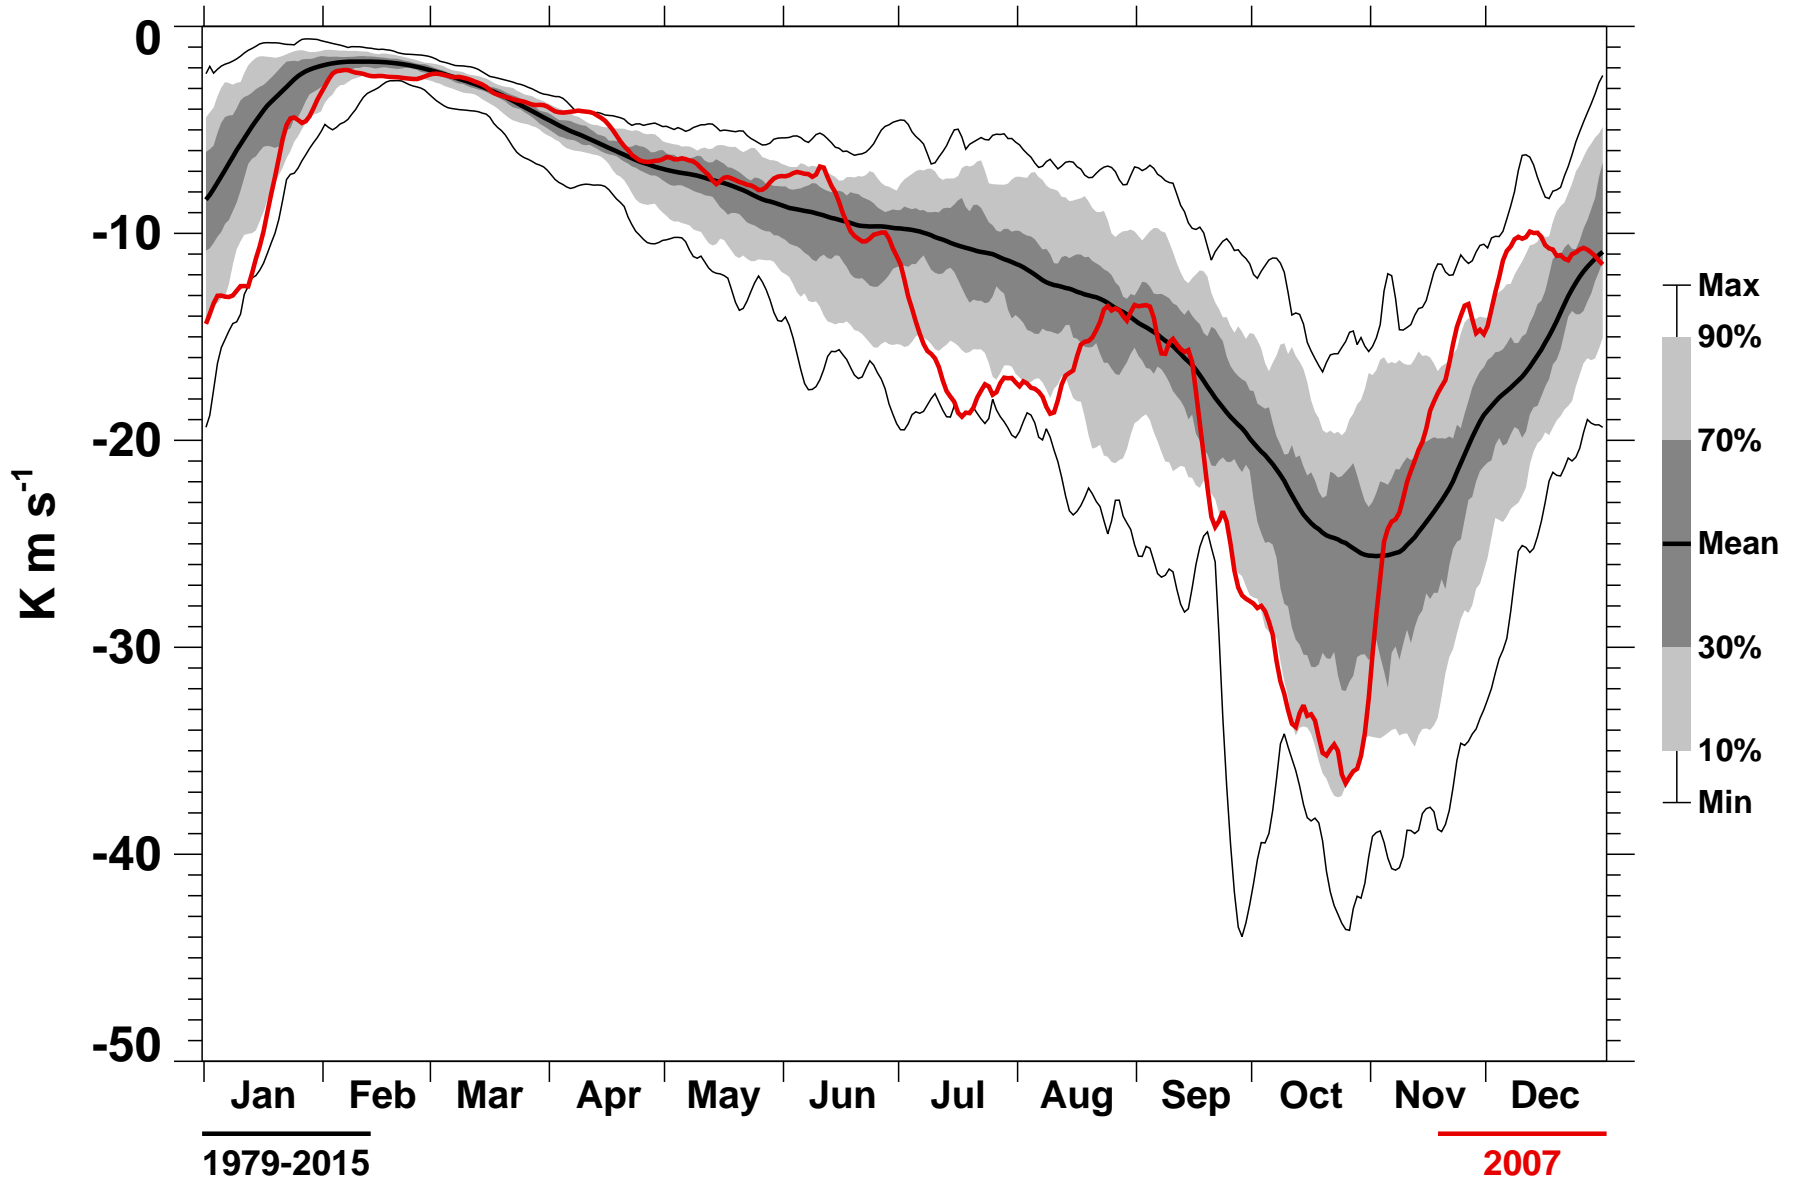

# 45-Day Mean 45-75°S Heat Flux 50 hPa MERRA

1979-2015

2007