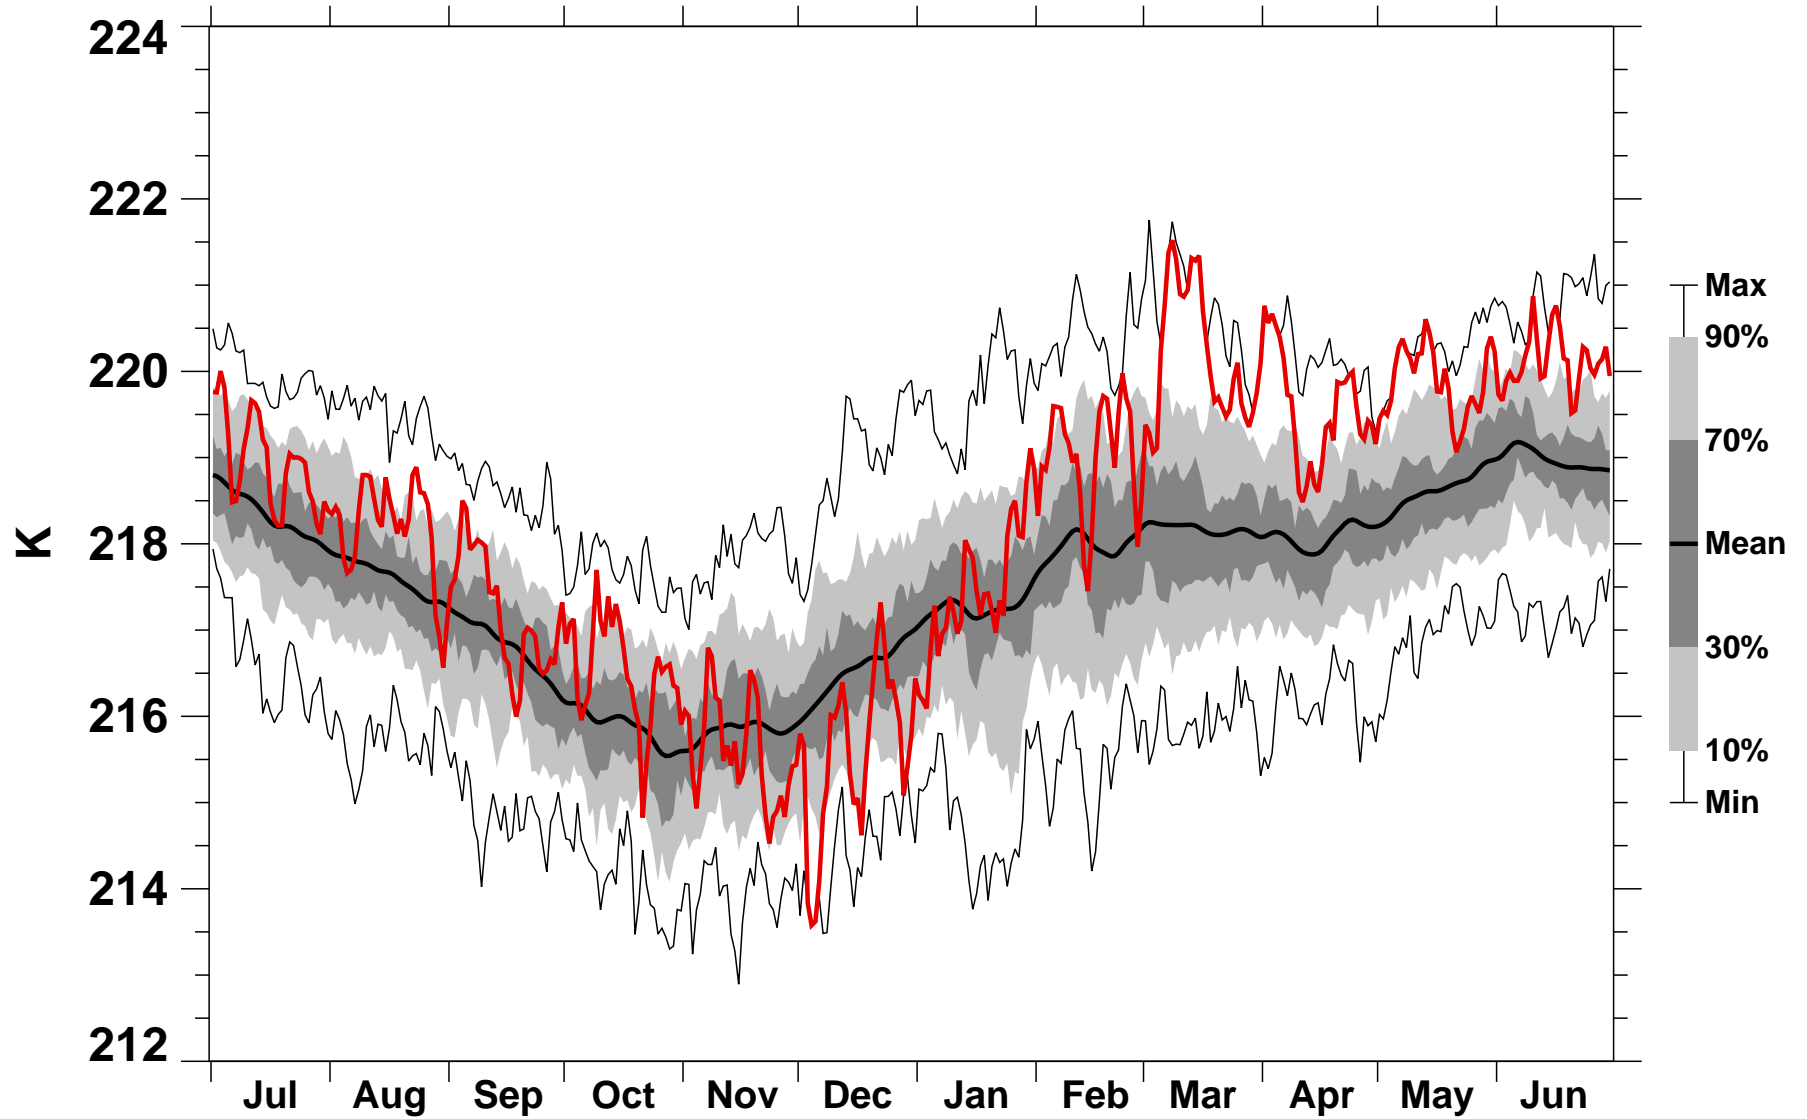

50°N Zonal Mean Temperature 100 hPa MERRA2

1978/1979–2022/2023

1979/1980