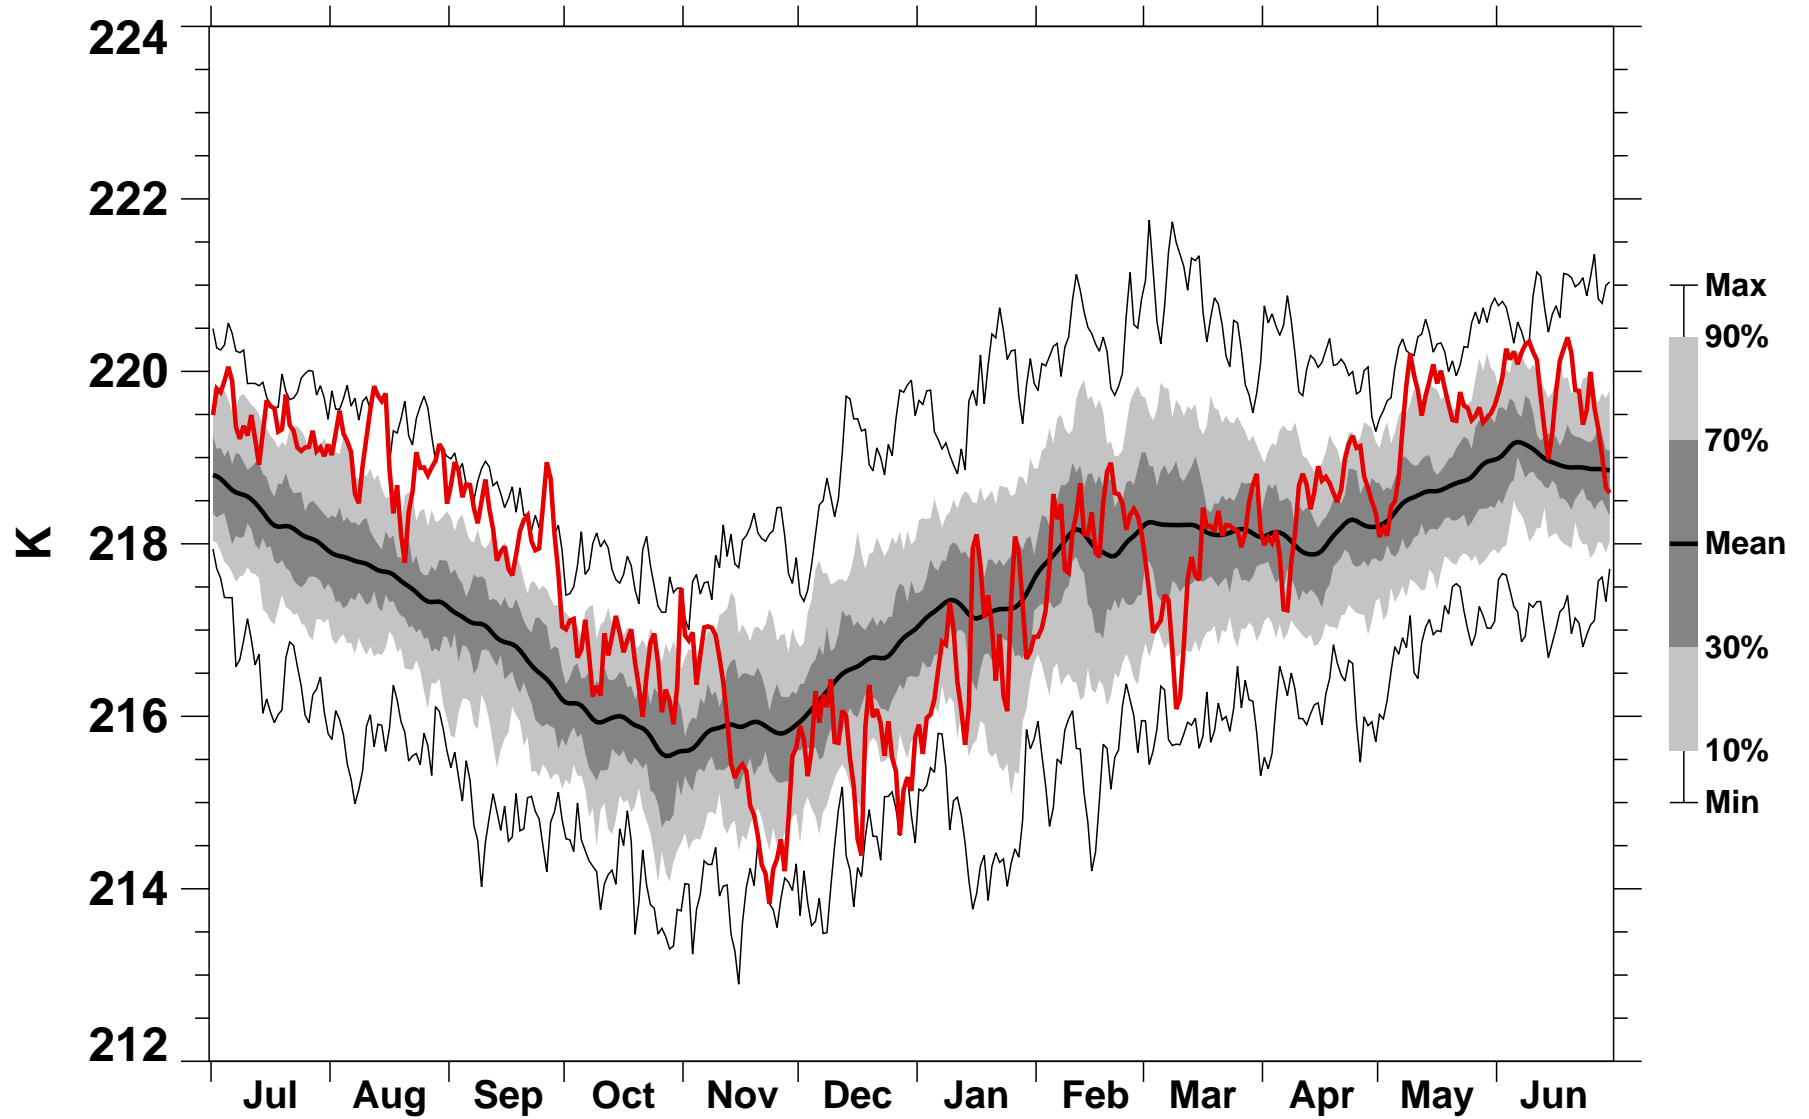

# 50°N Zonal Mean Temperature 100 hPa MERRA2

1978/1979–2022/2023

1980/1981