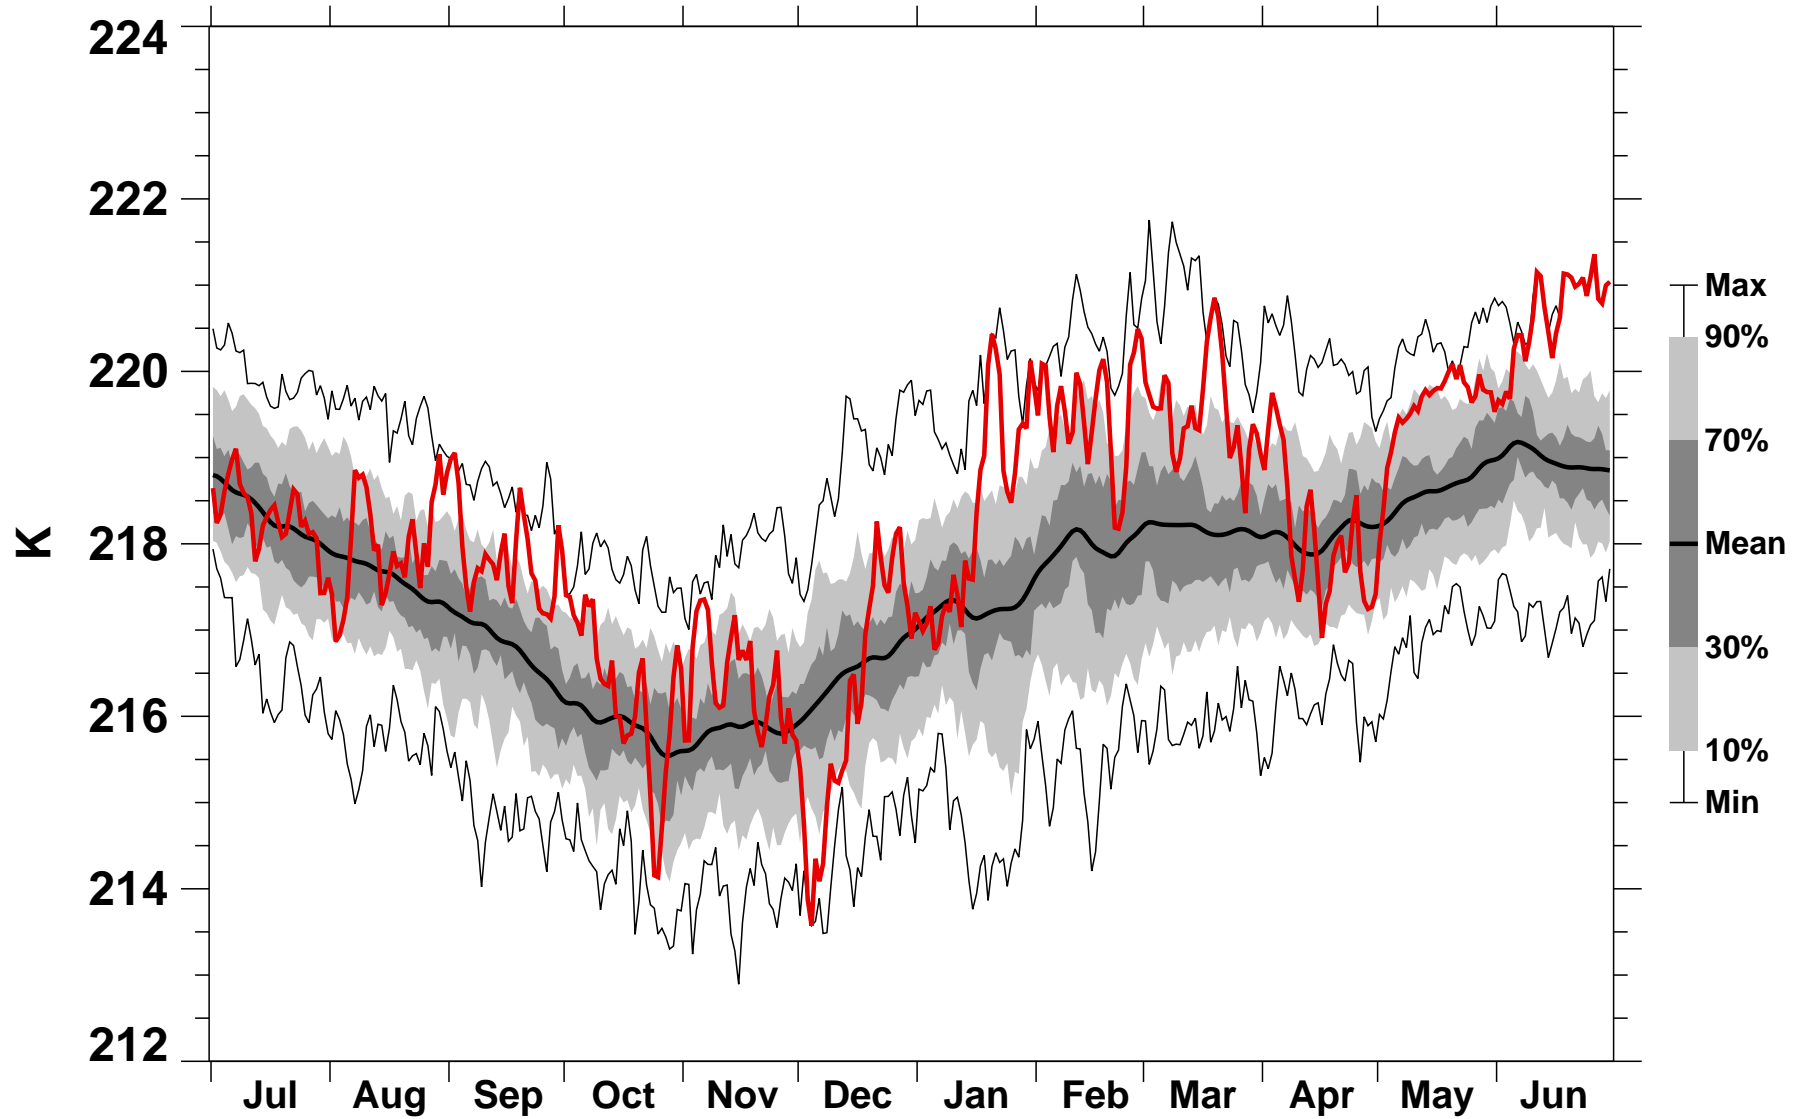

50°N Zonal Mean Temperature 100 hPa MERRA2

1978/1979-2022/2023

1981/1982