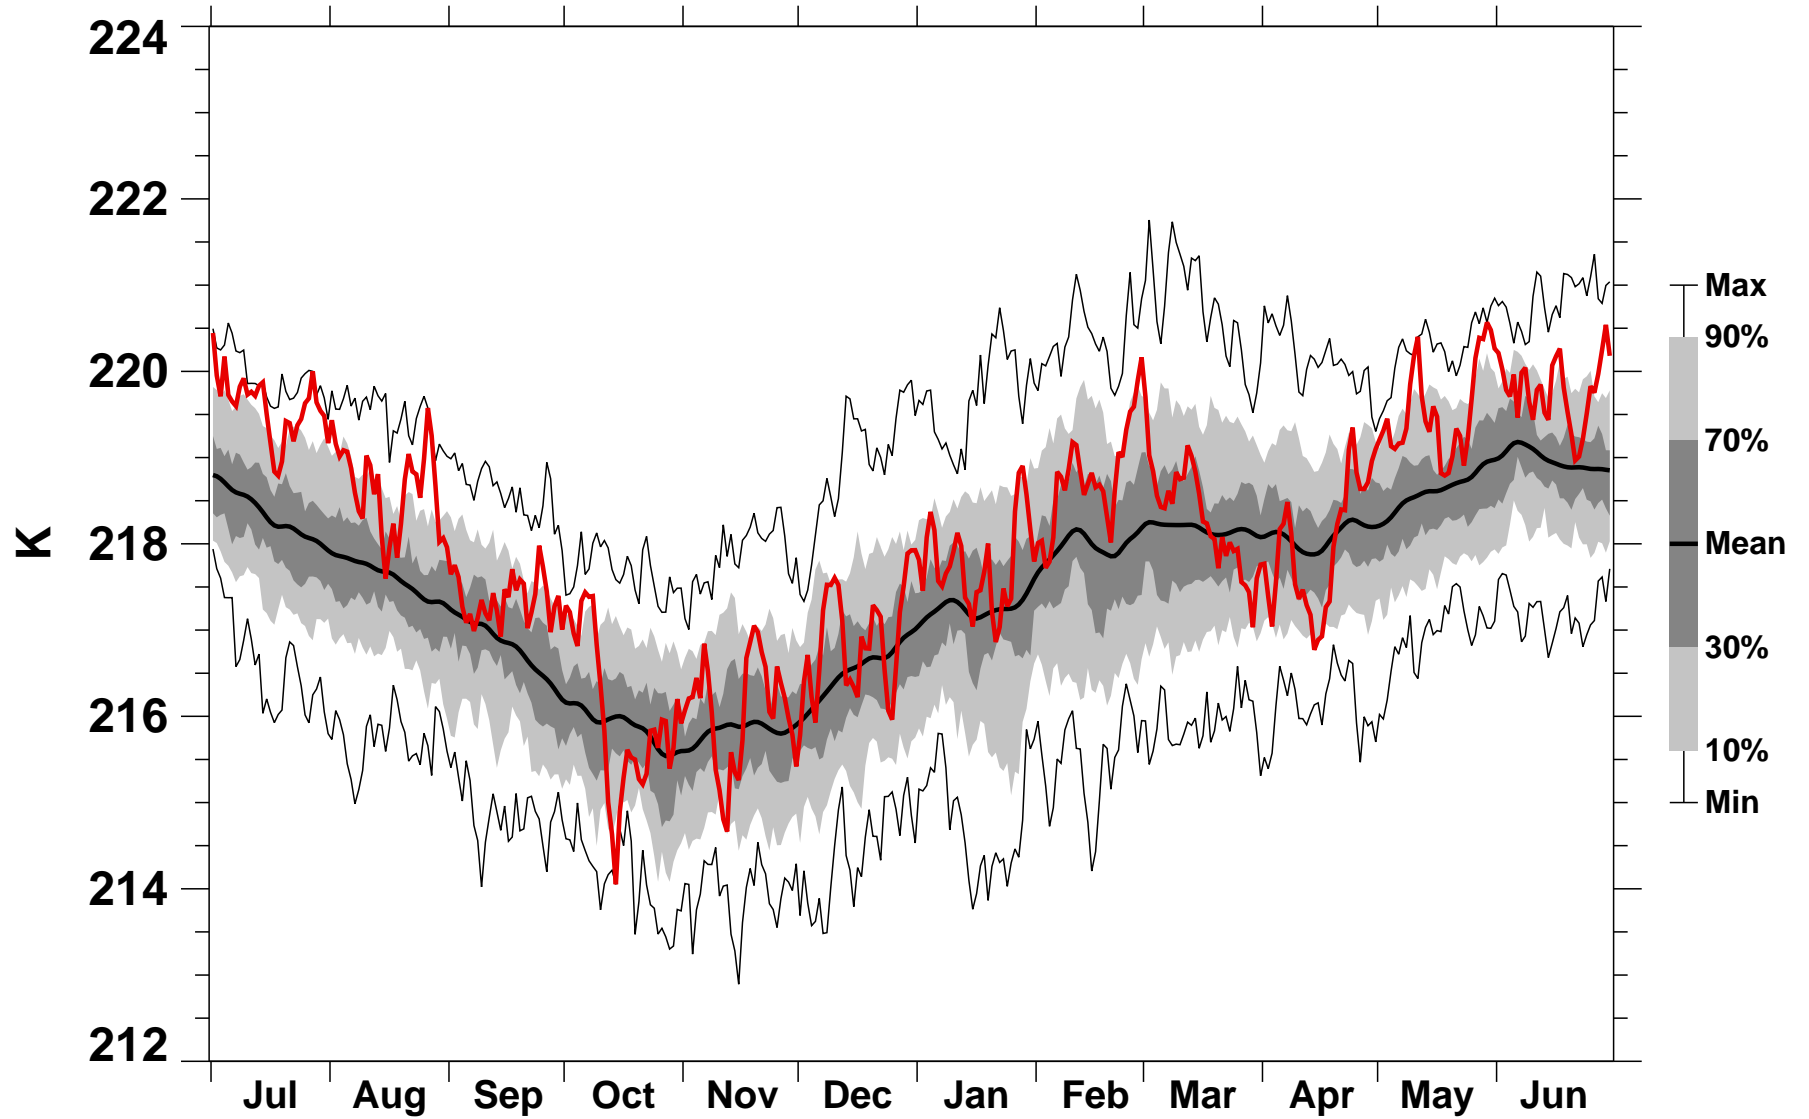

# 50°N Zonal Mean Temperature 100 hPa MERRA2

1978/1979-2022/2023

1982/1983