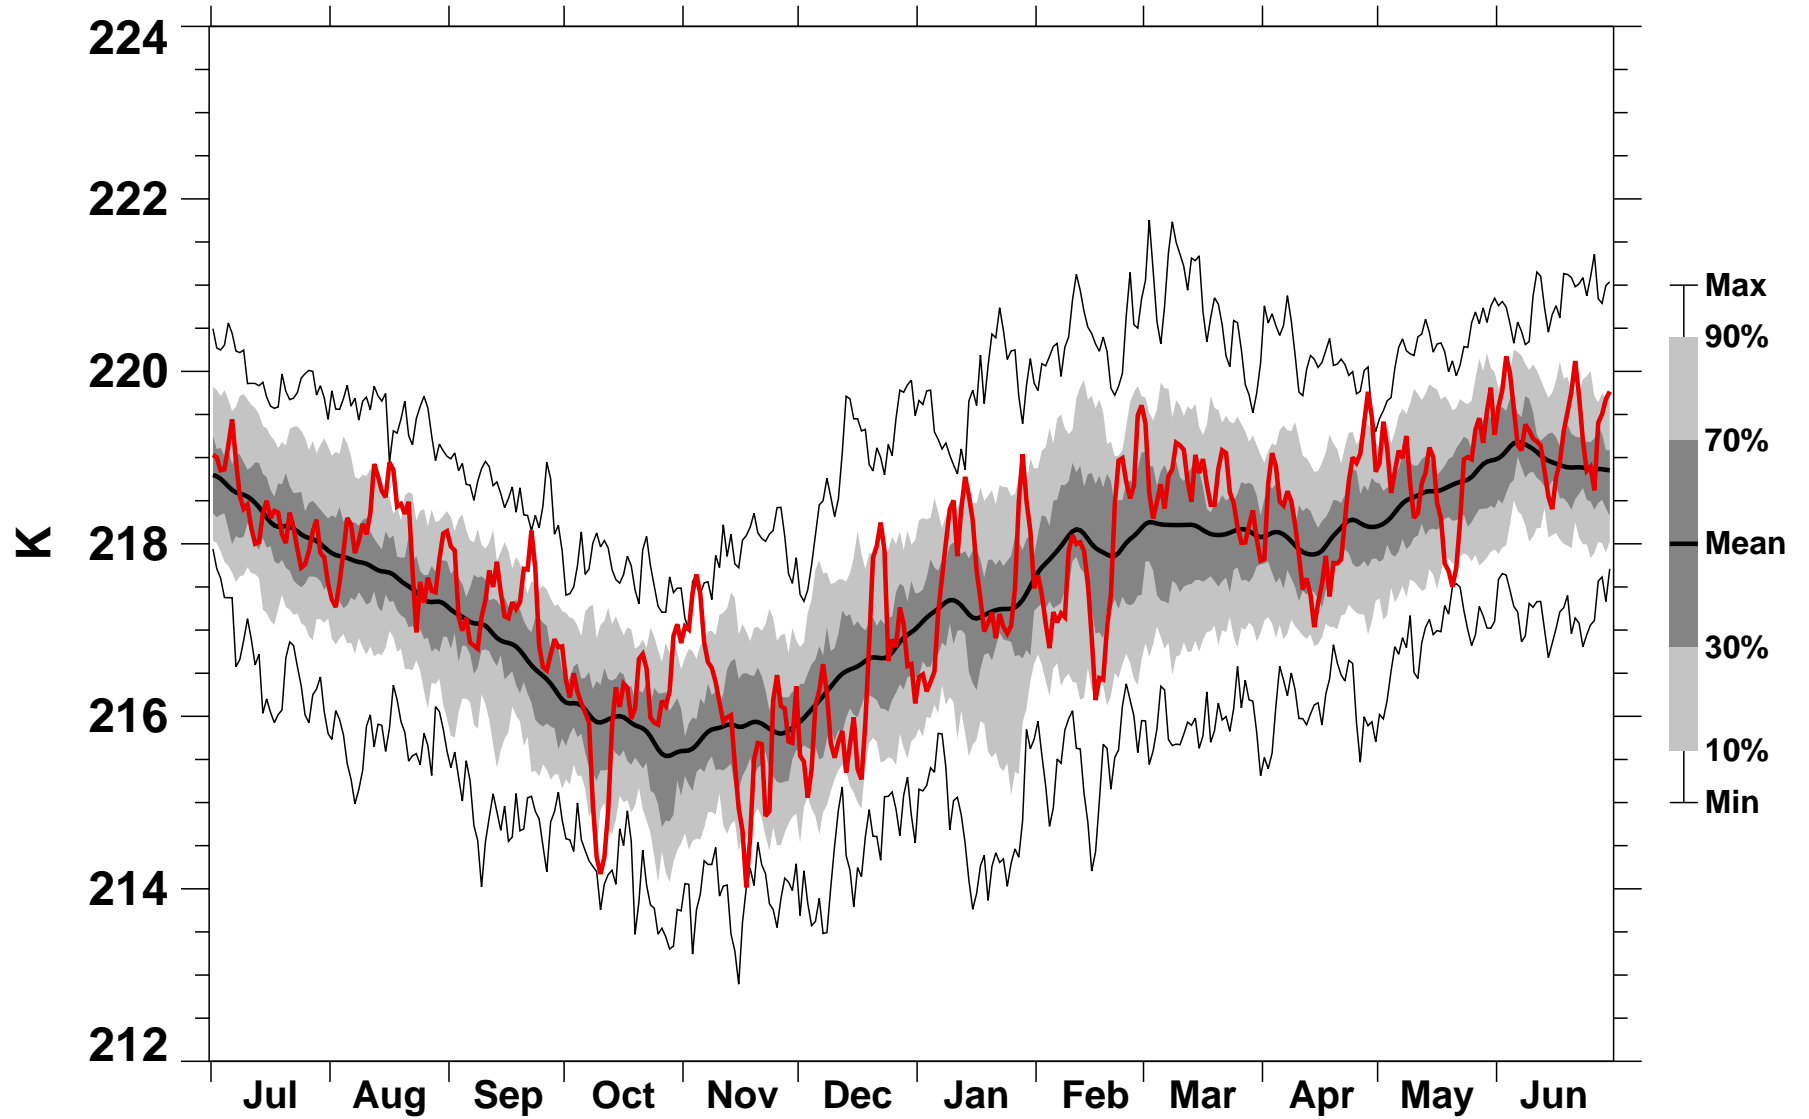

# 50°N Zonal Mean Temperature 100 hPa MERRA2

1978/1979–2022/2023

1990/1991