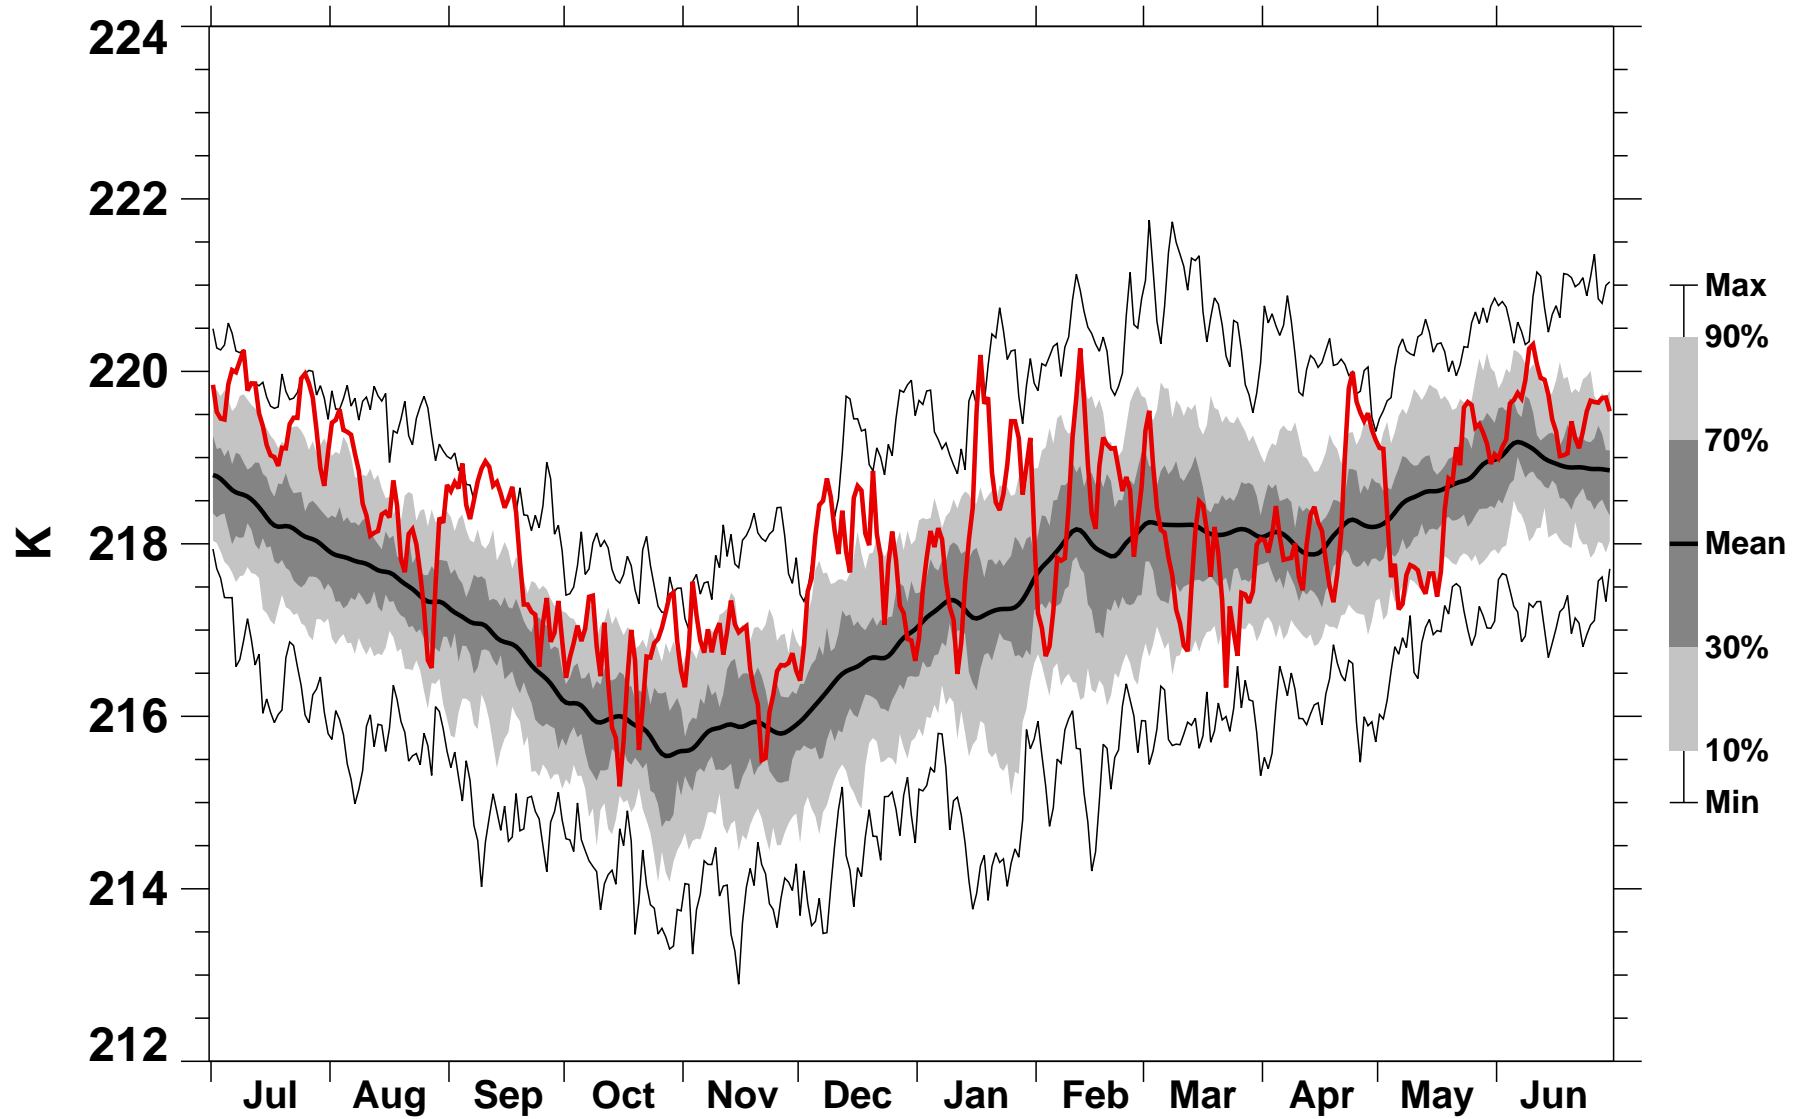

# 50°N Zonal Mean Temperature 100 hPa MERRA2

1978/1979–2022/2023

1991/1992