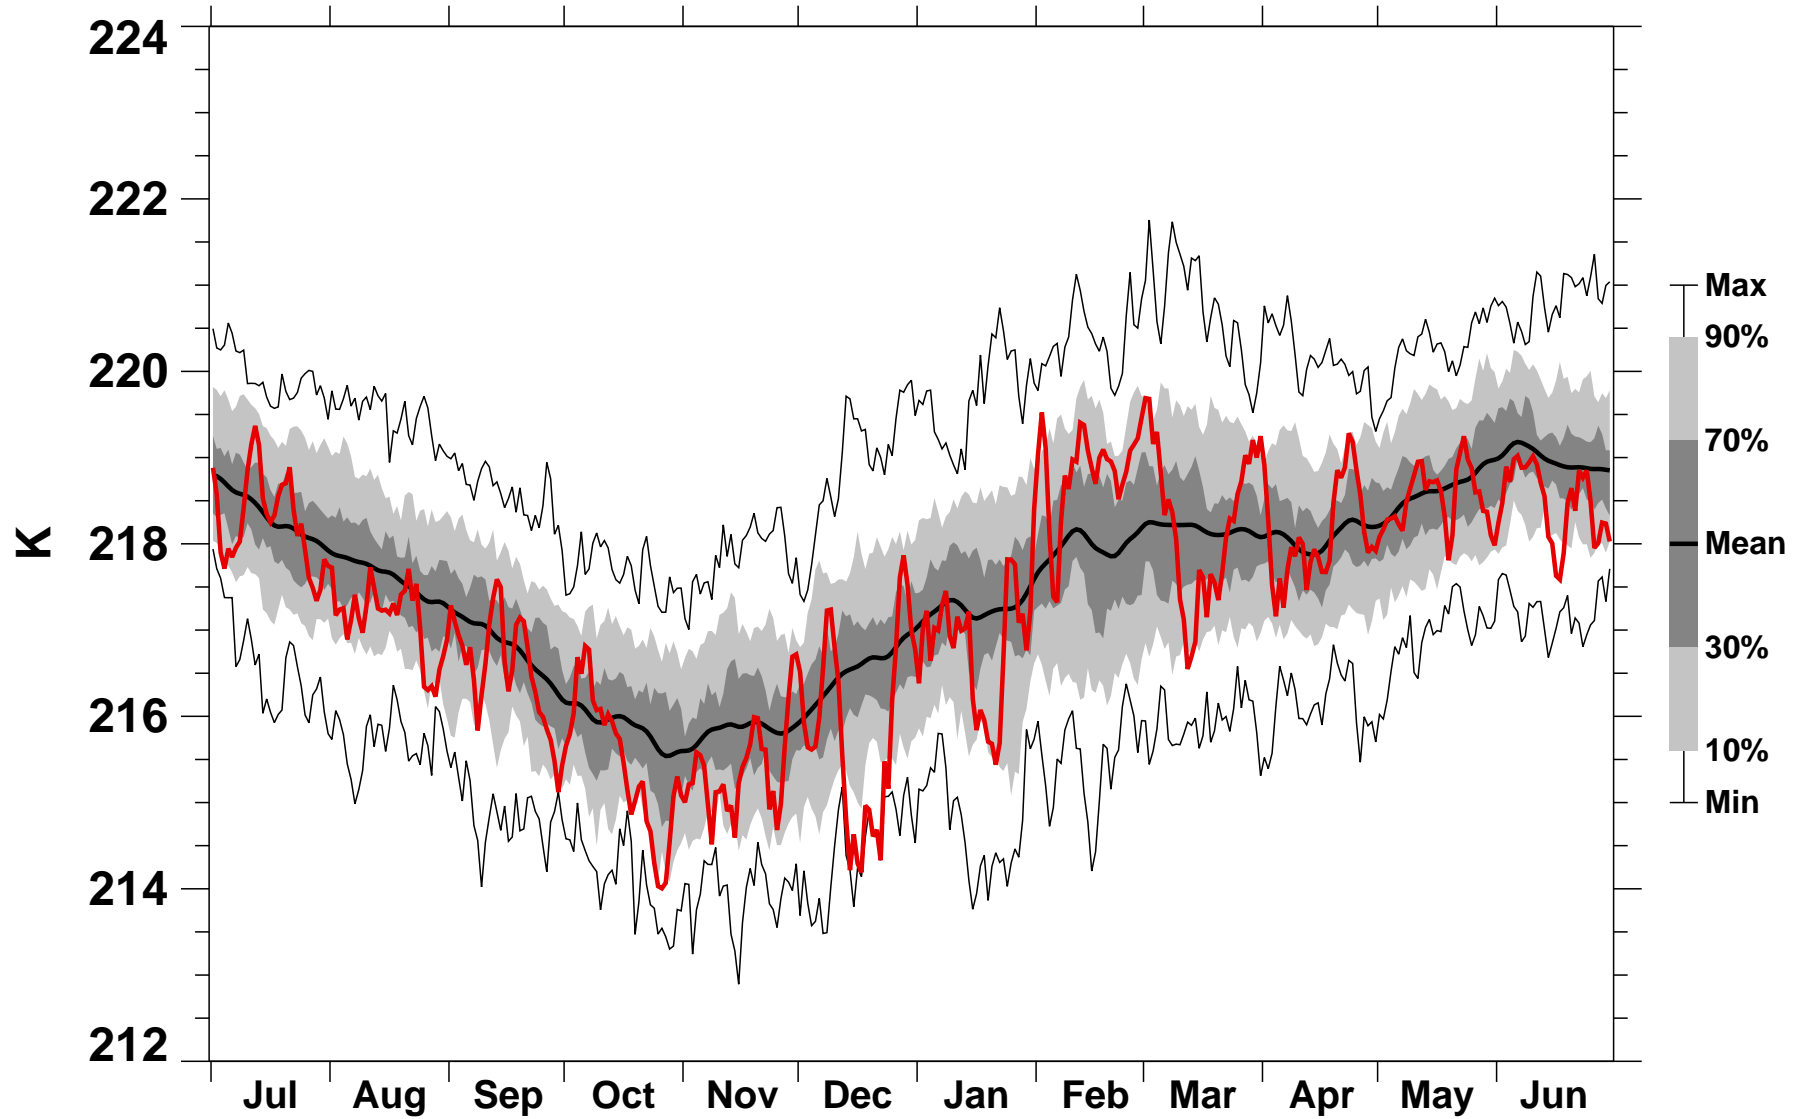

50°N Zonal Mean Temperature 100 hPa MERRA2

1978/1979–2022/2023

1993/1994