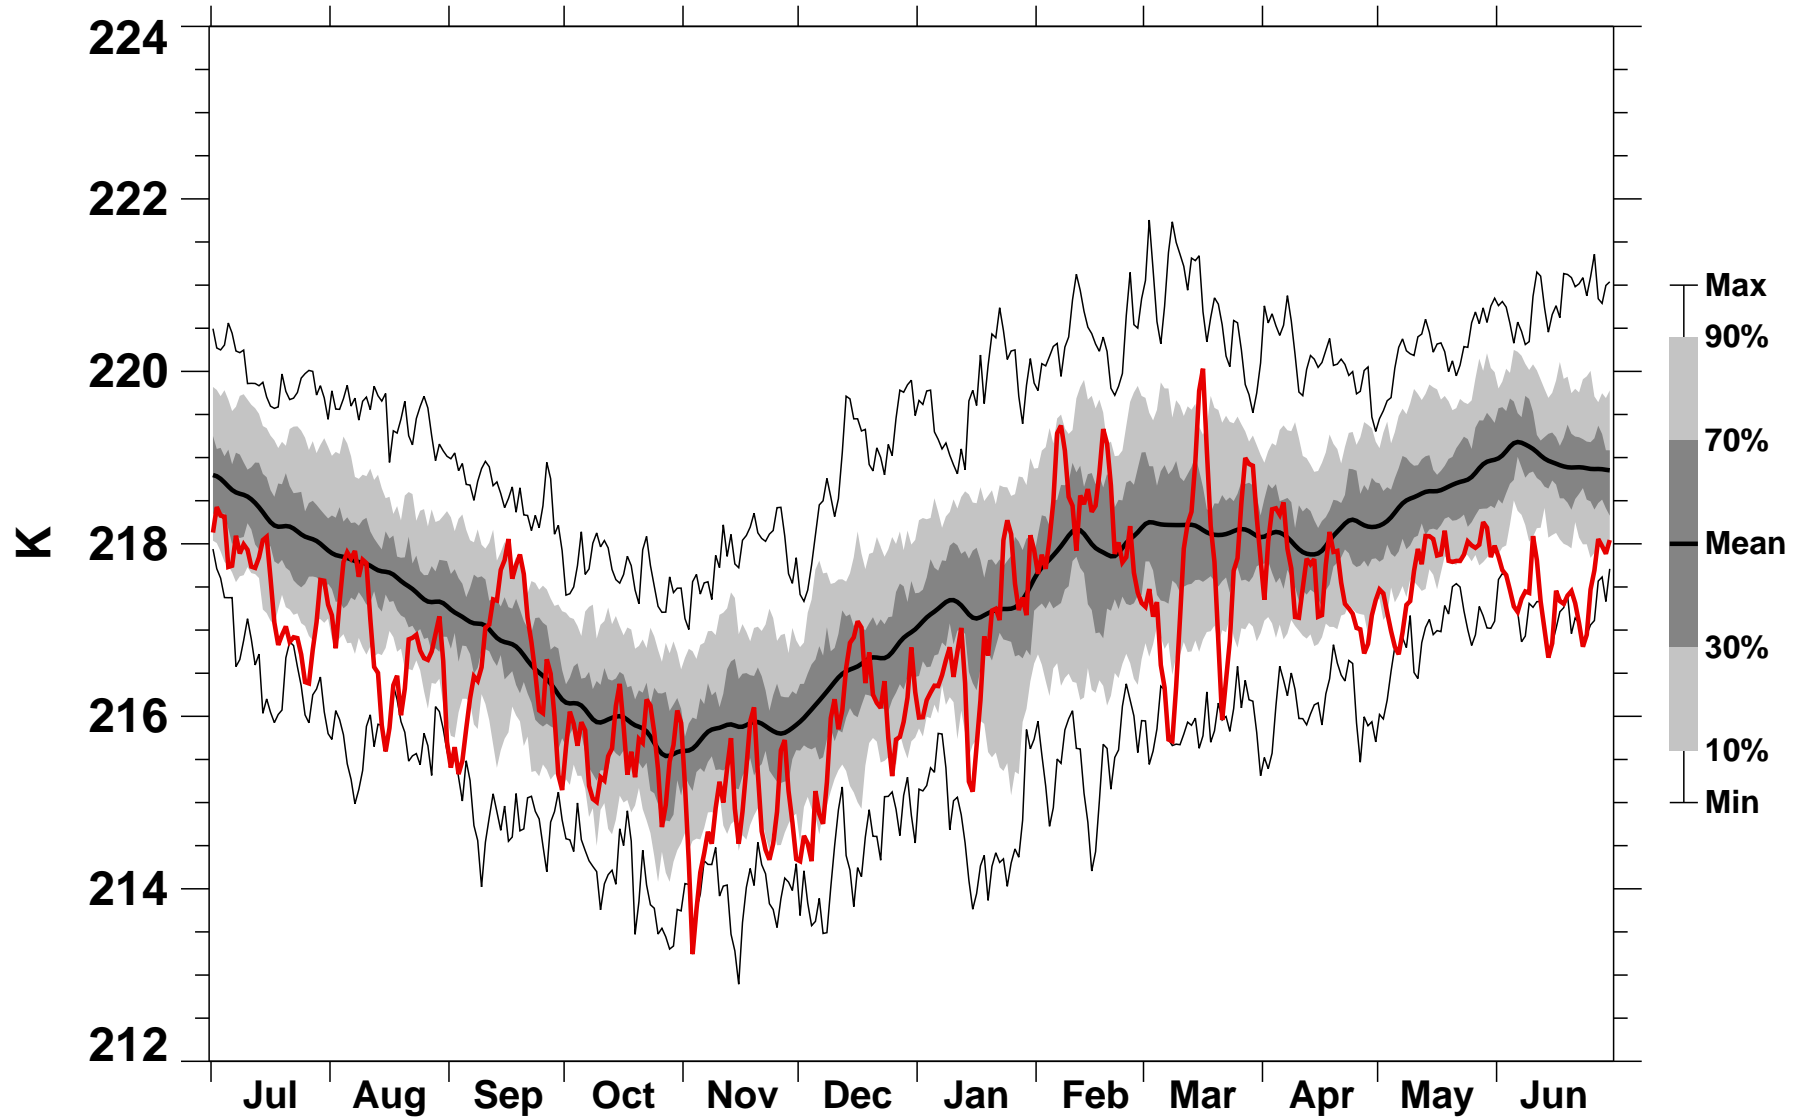

50°N Zonal Mean Temperature 100 hPa MERRA2

1978/1979–2022/2023

1999/2000