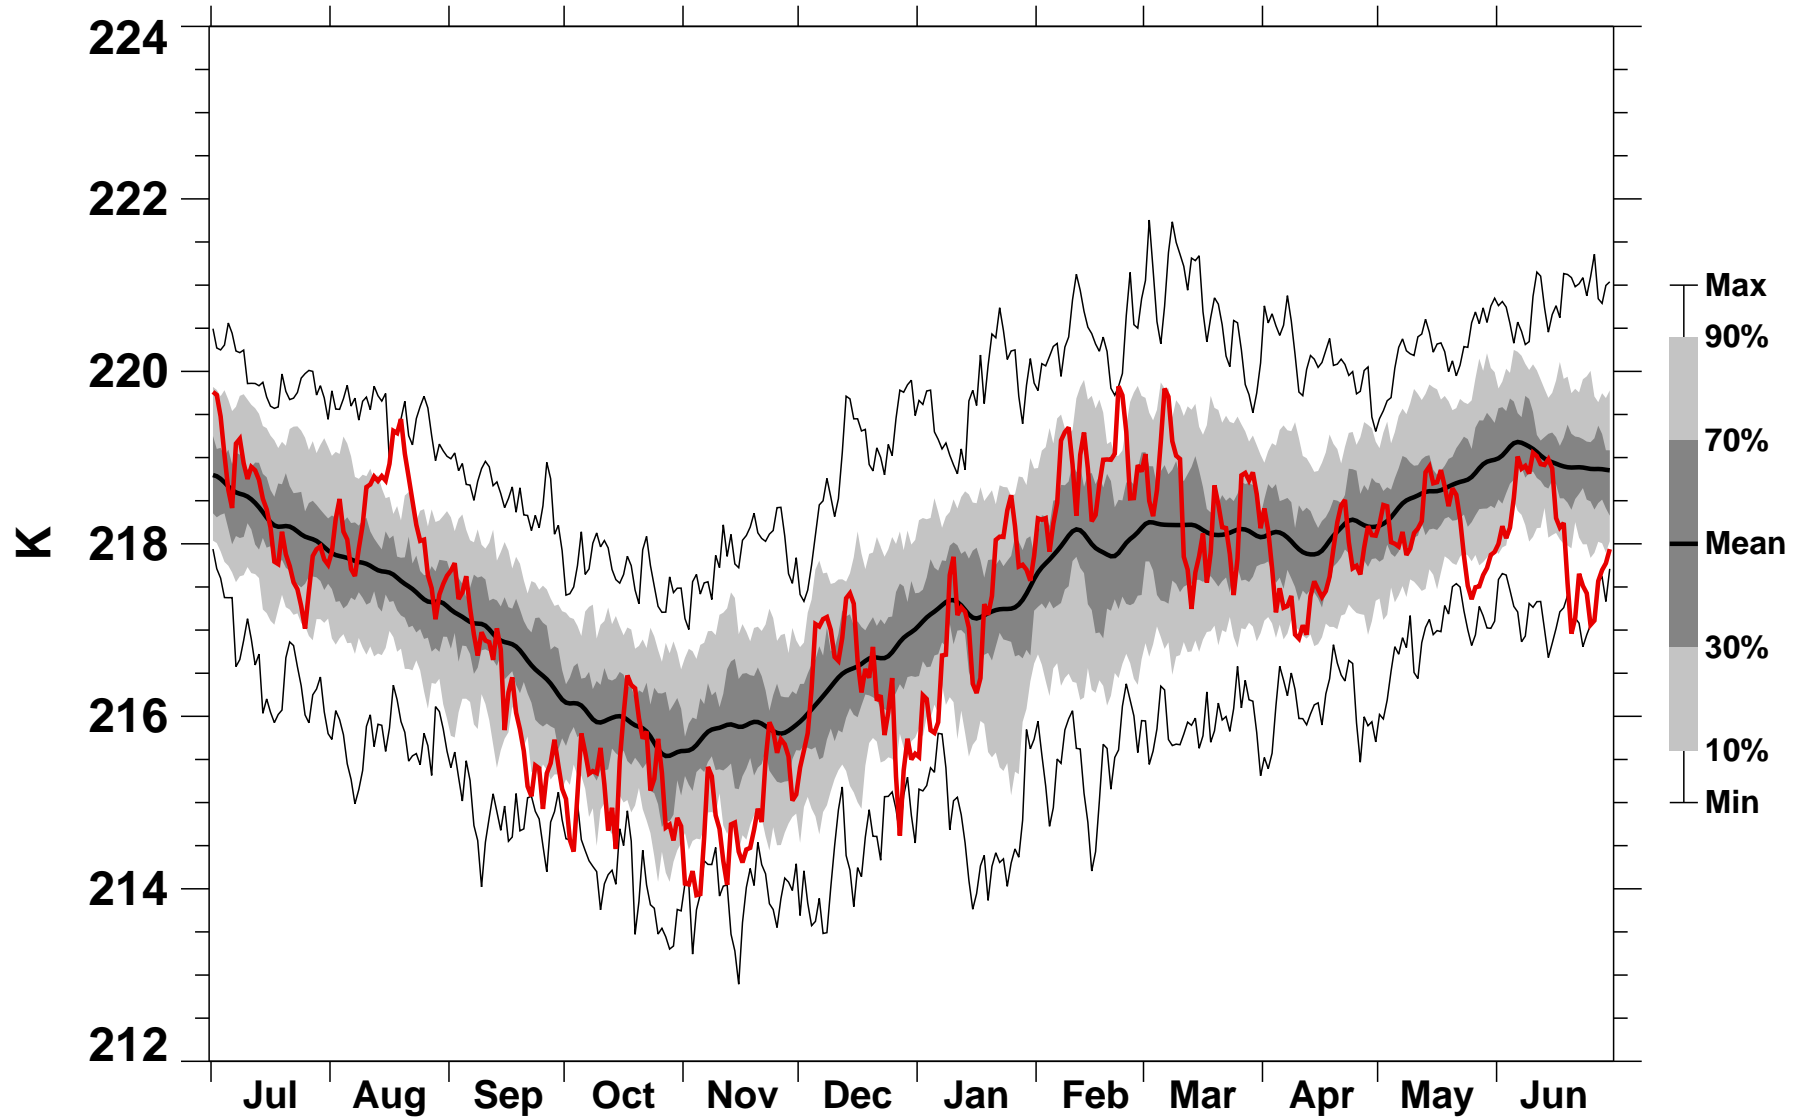

50°N Zonal Mean Temperature 100 hPa MERRA2

1978/1979–2022/2023

2004/2005