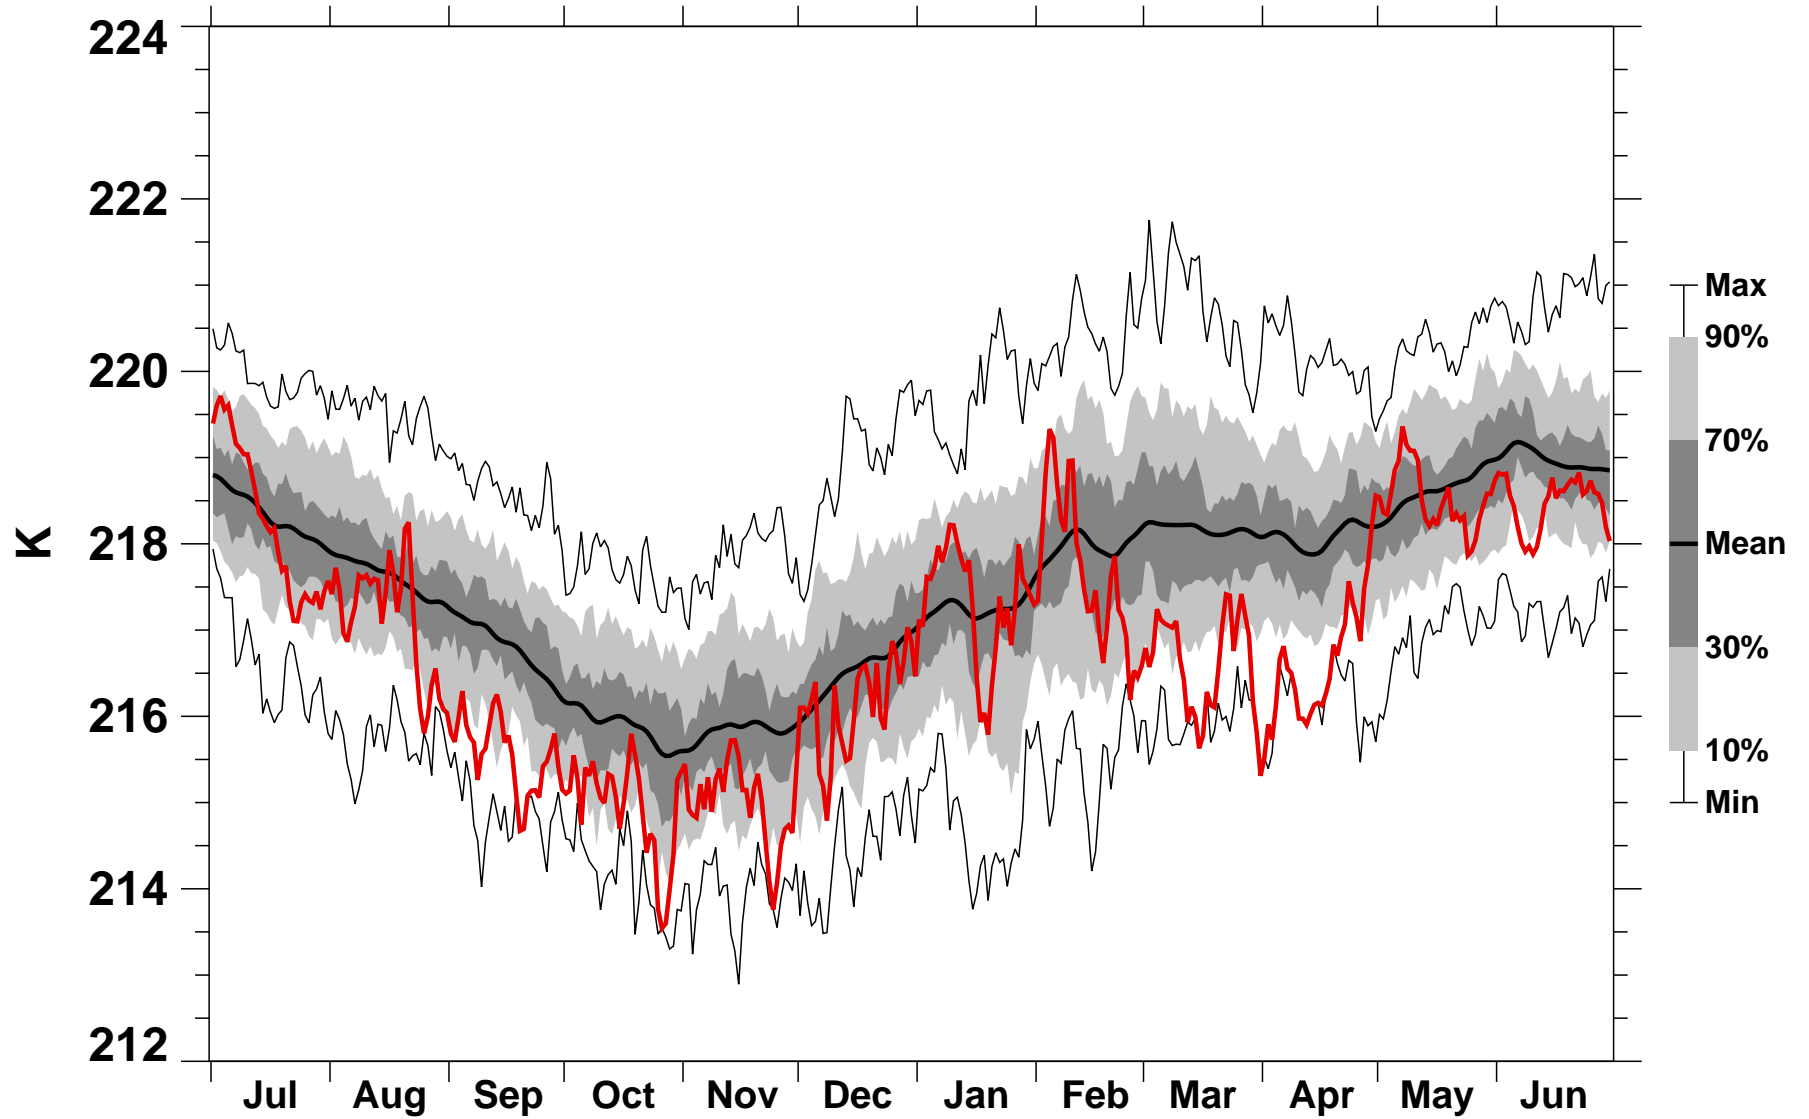

# 50°N Zonal Mean Temperature 100 hPa MERRA2

1978/1979–2022/2023

2007/2008