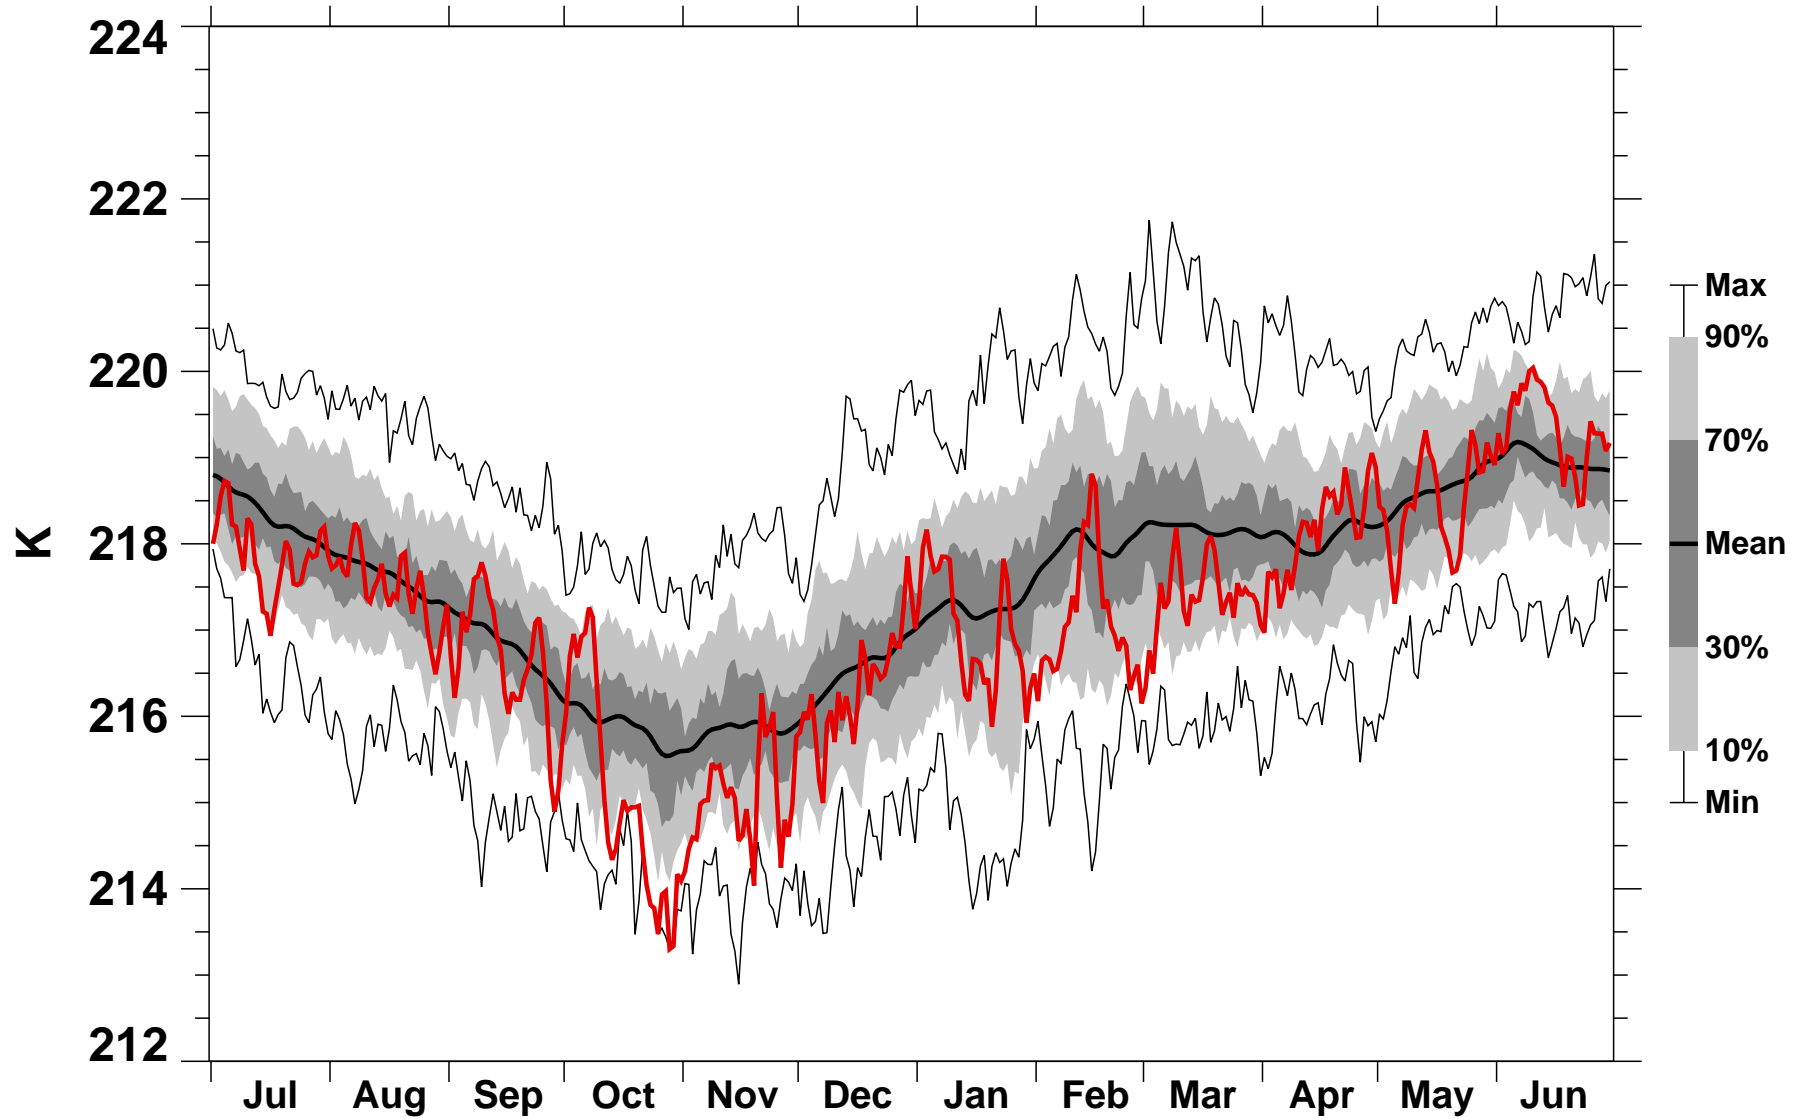

50°N Zonal Mean Temperature 100 hPa MERRA2

1978/1979–2022/2023

2008/2009