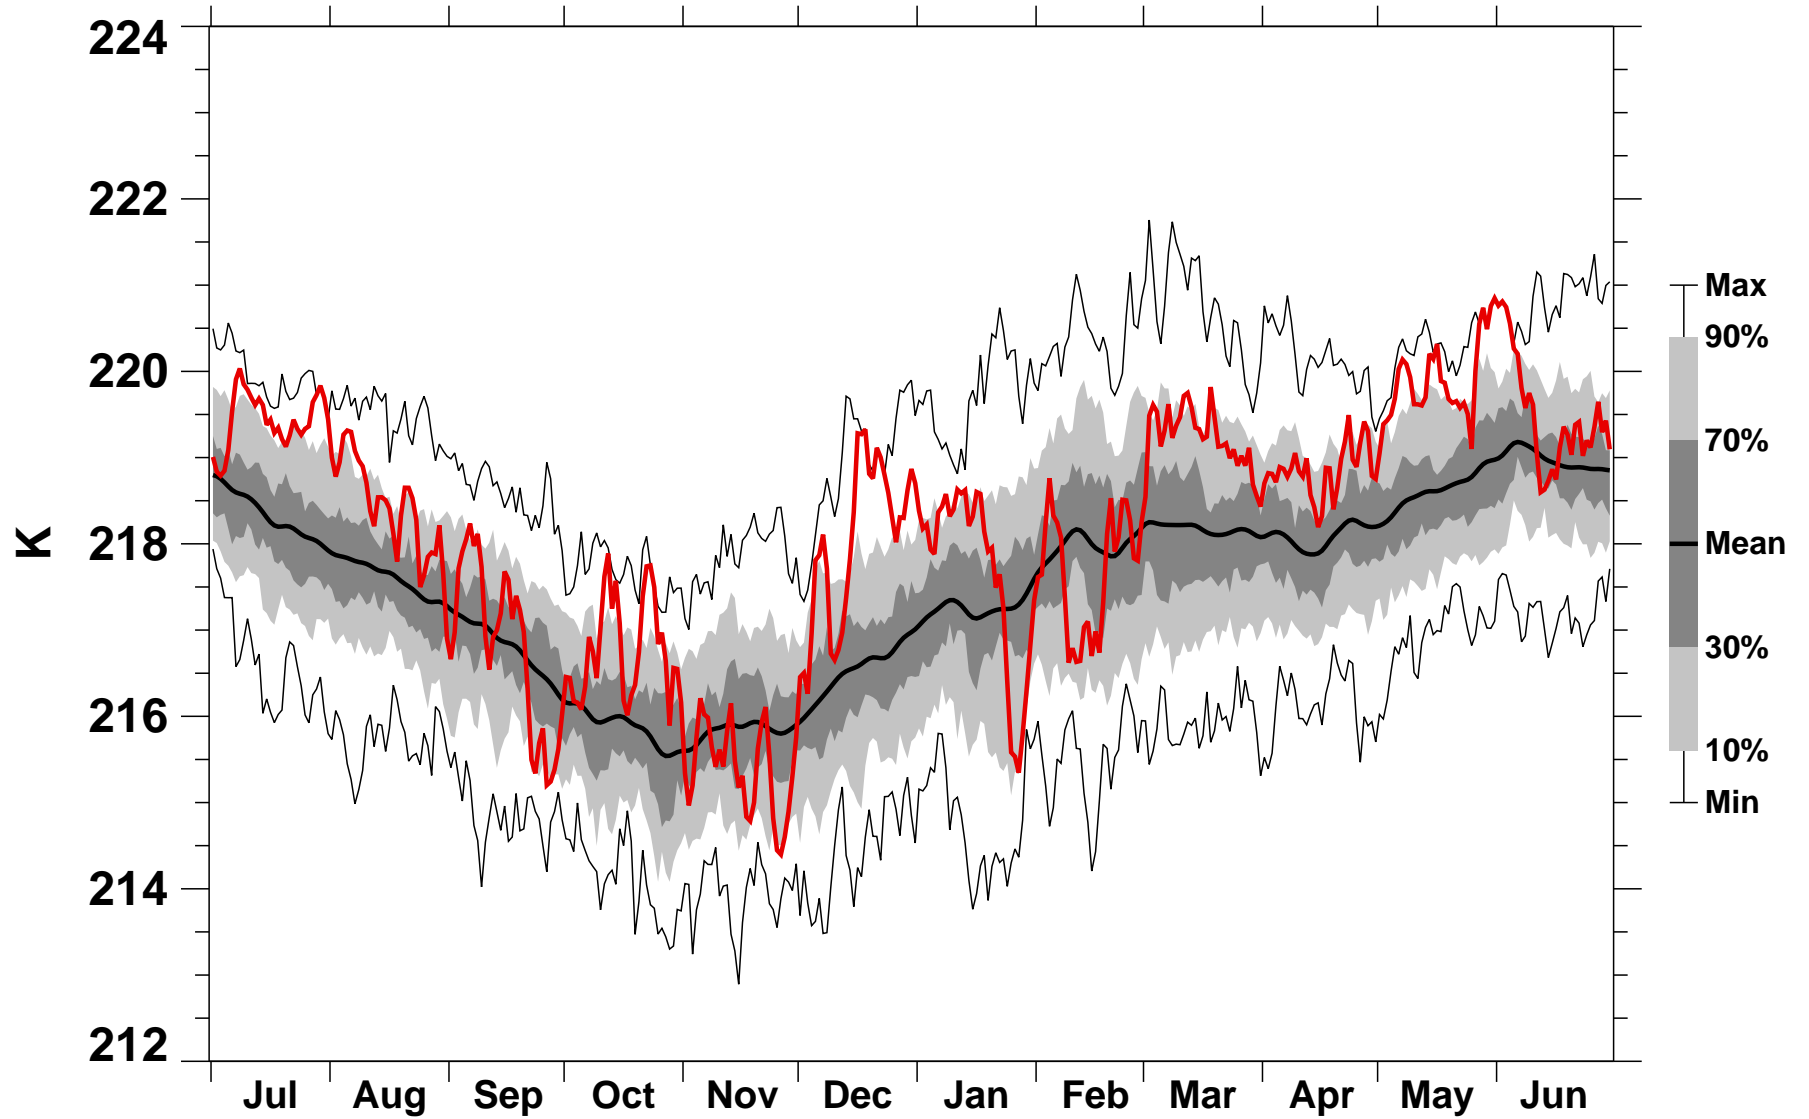

50°N Zonal Mean Temperature 100 hPa MERRA2

1978/1979–2022/2023

2009/2010