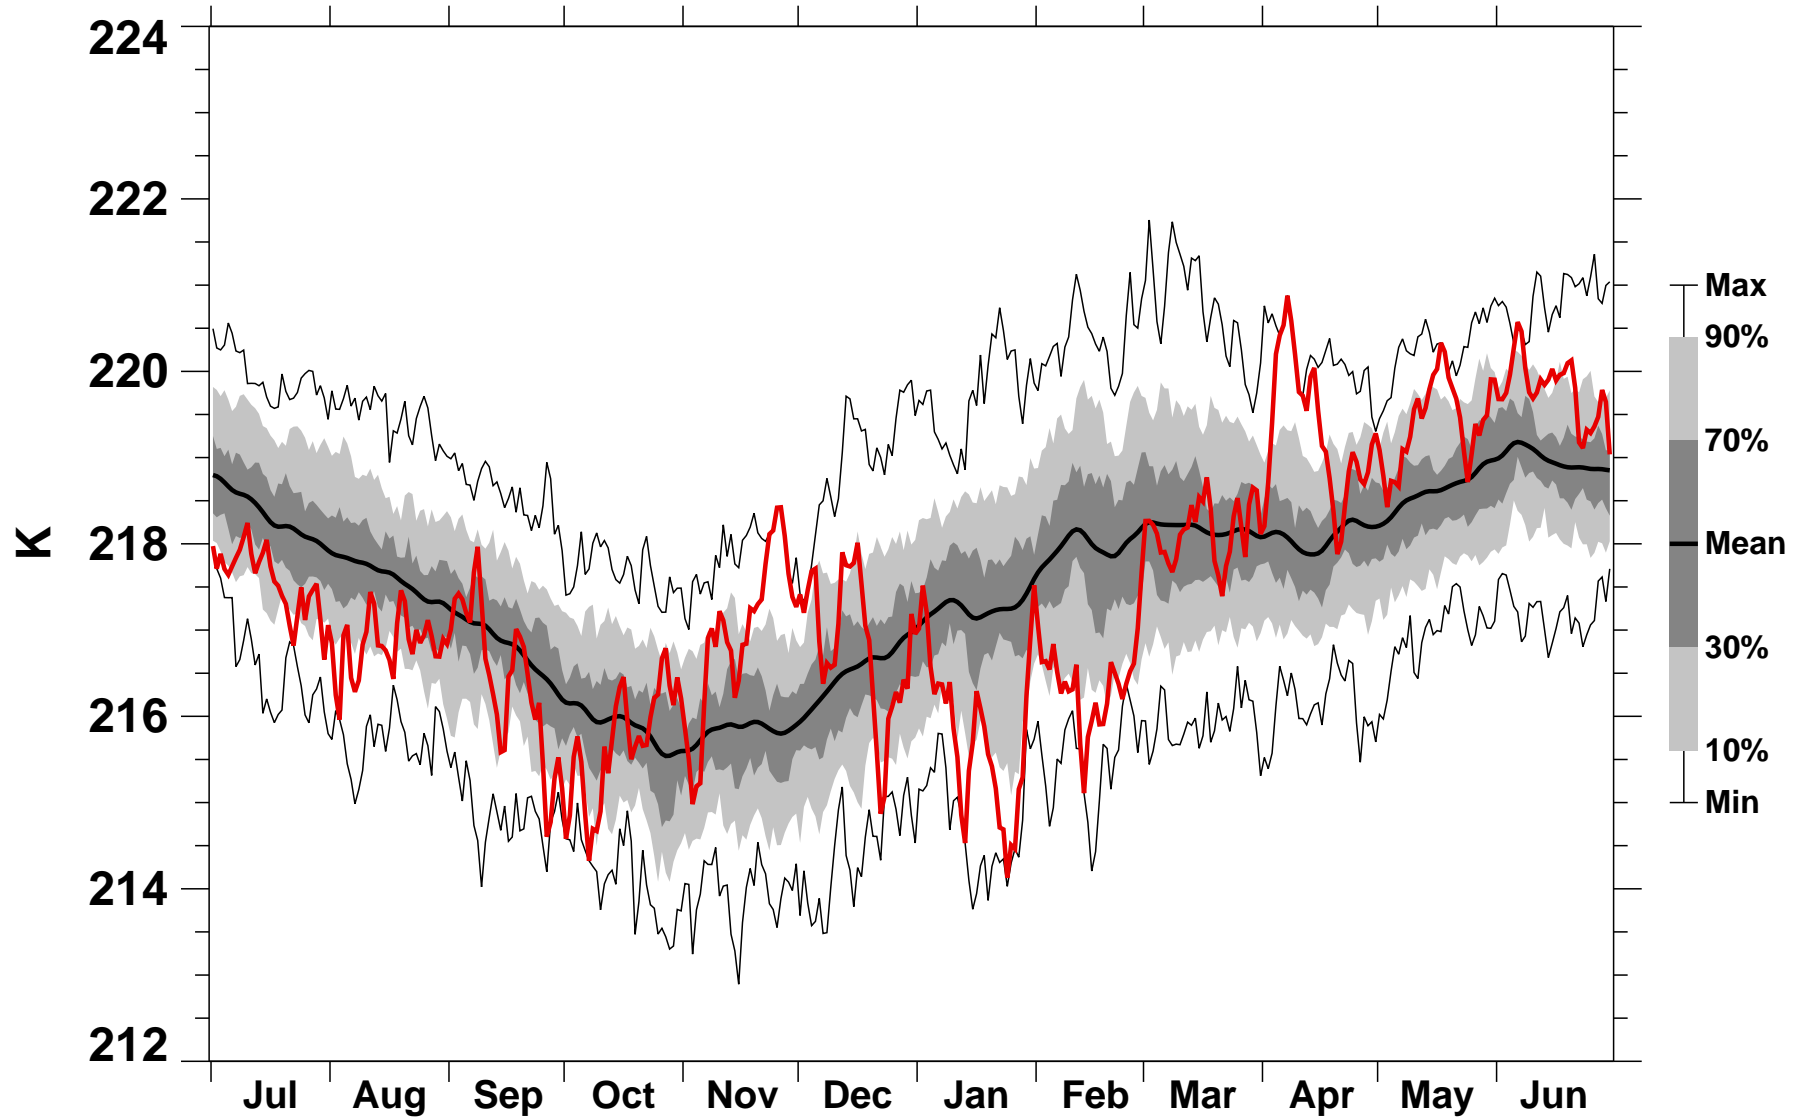

50°N Zonal Mean Temperature 100 hPa MERRA2

1978/1979–2022/2023

2018/2019