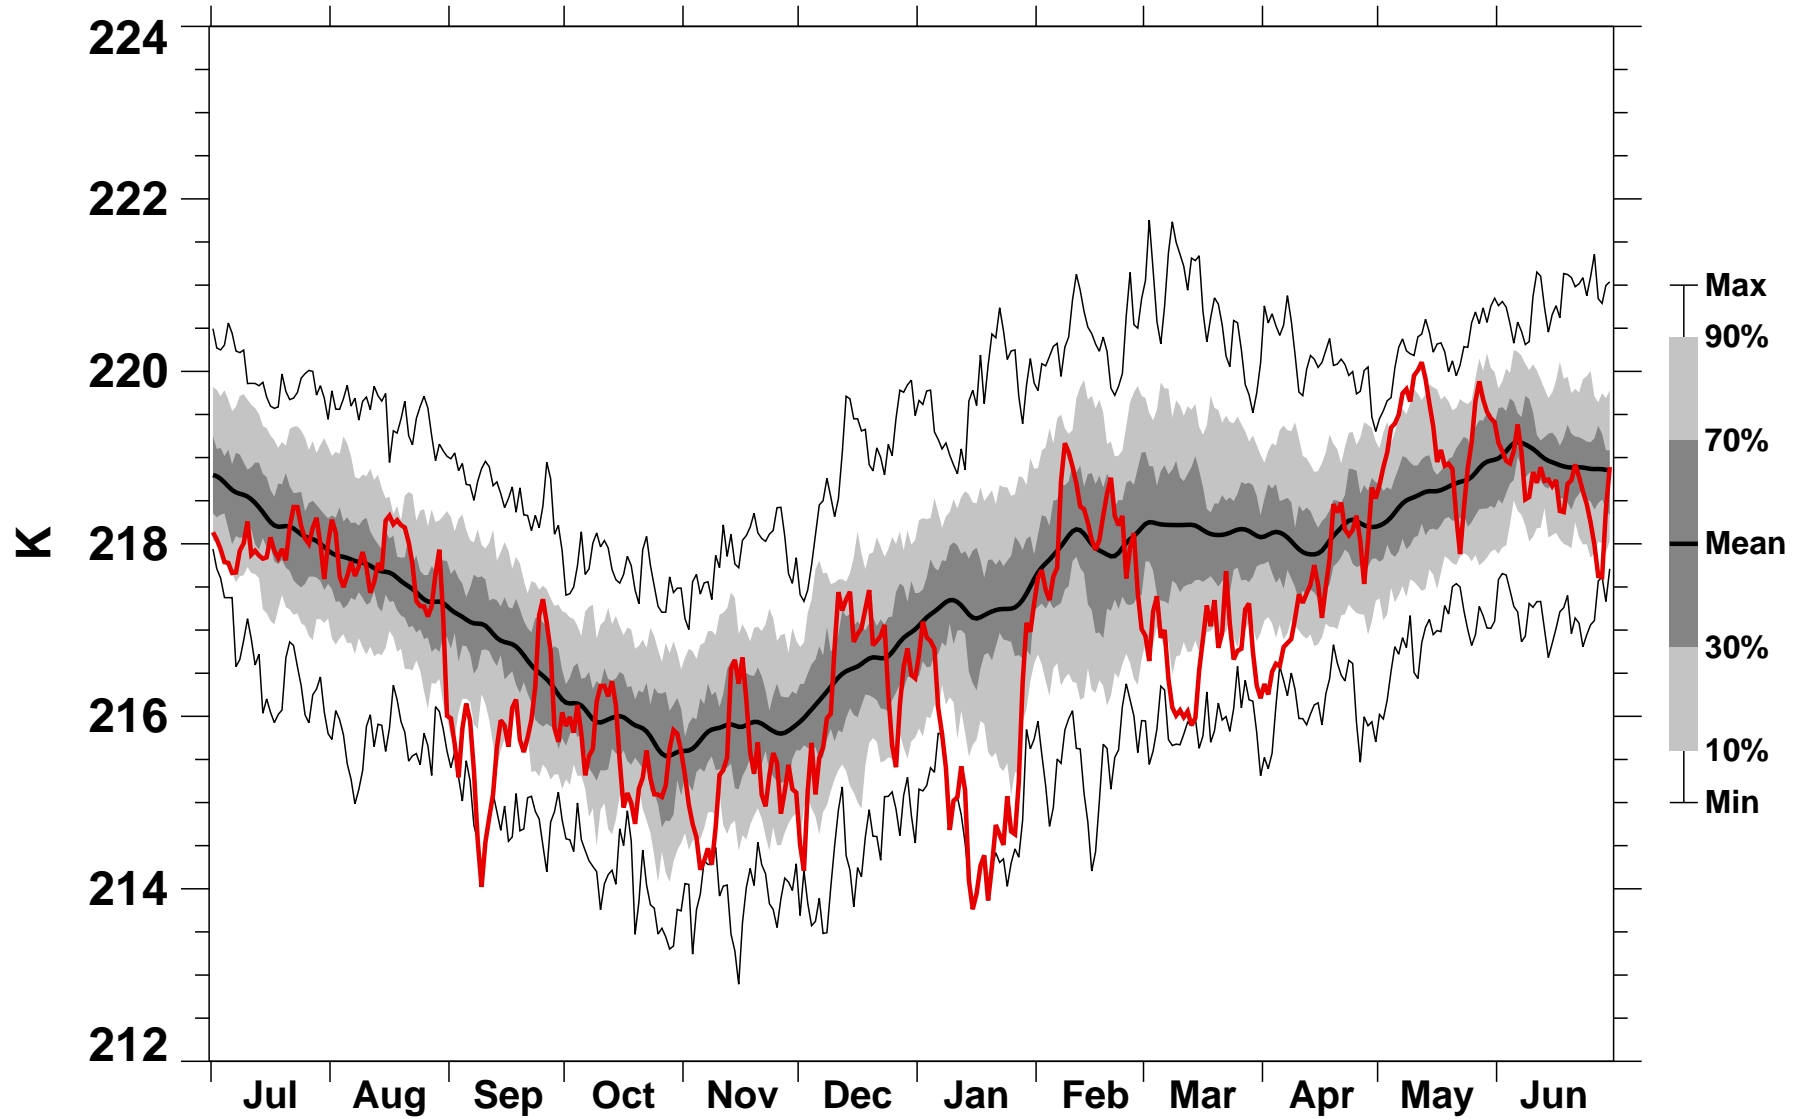

50°N Zonal Mean Temperature 100 hPa MERRA2

1978/1979–2022/2023

2020/2021