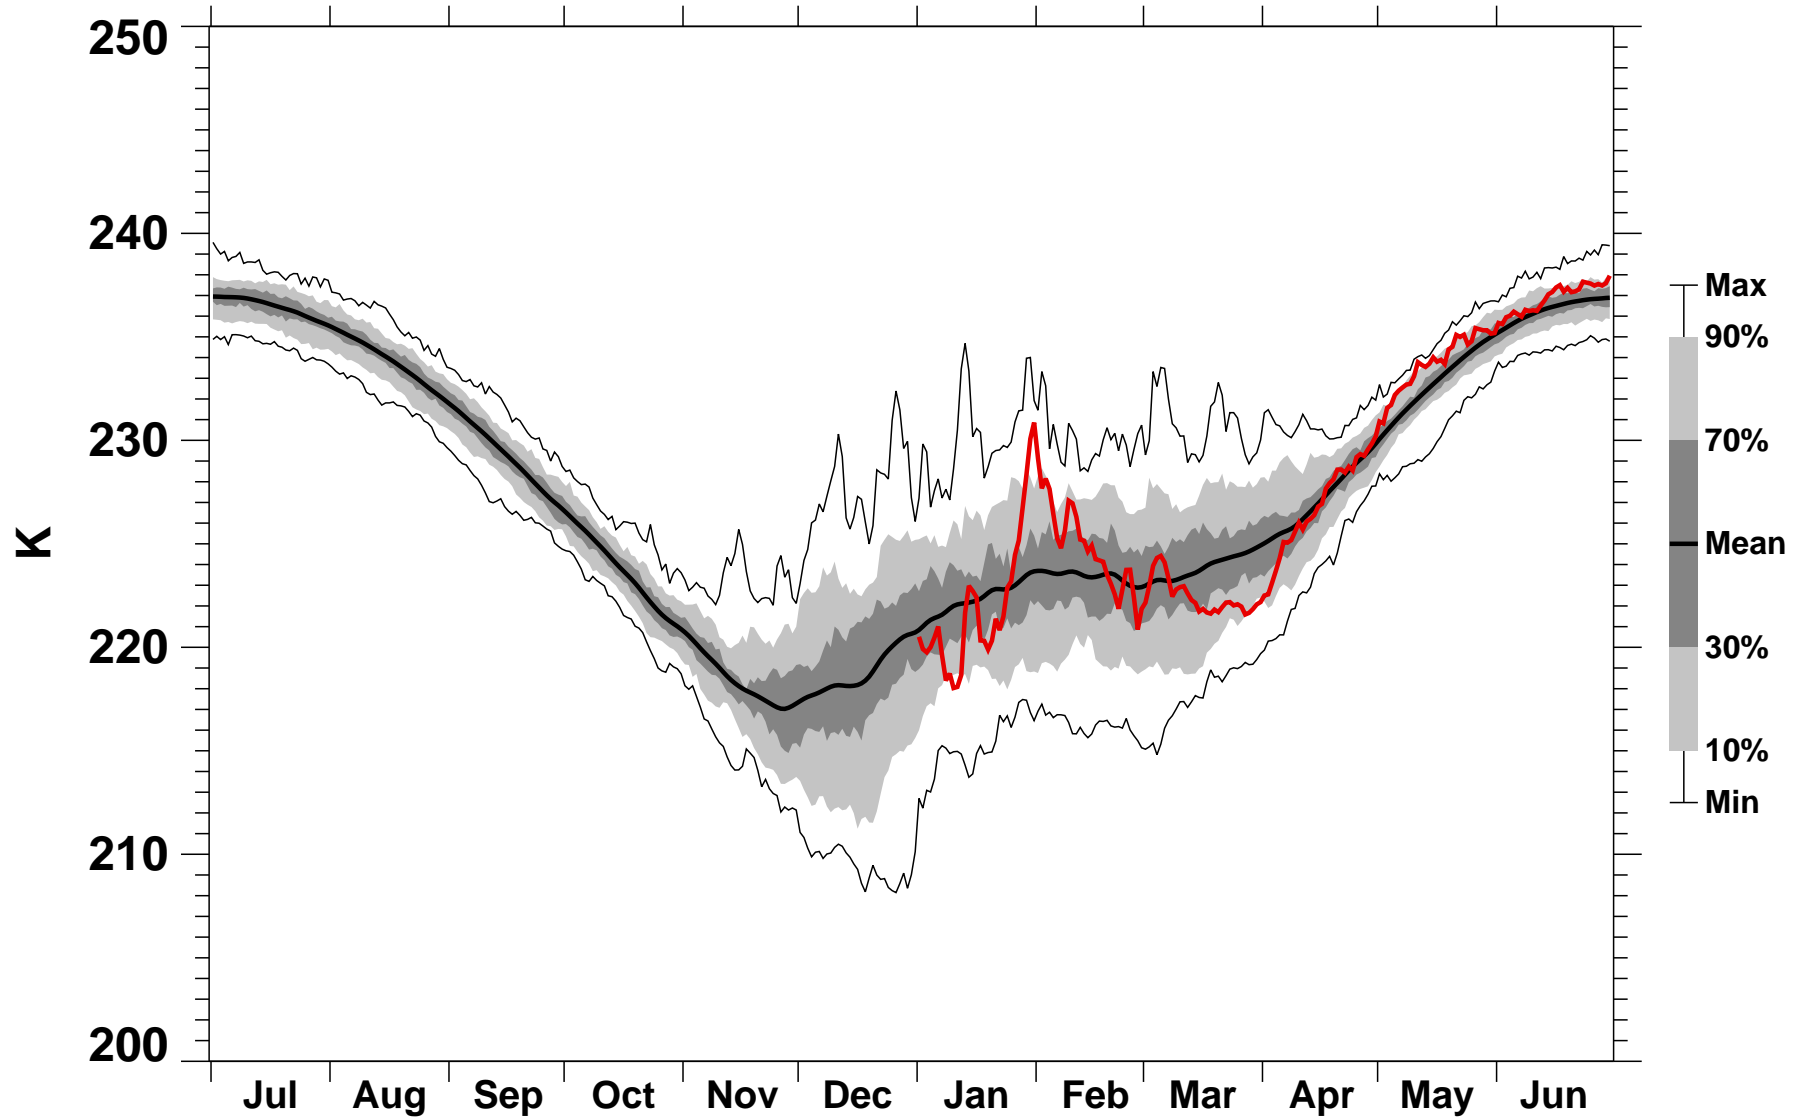

# 50°N Zonal Mean Temperature 10 hPa MERRA2

1978/1979–2022/2023

1978/1979