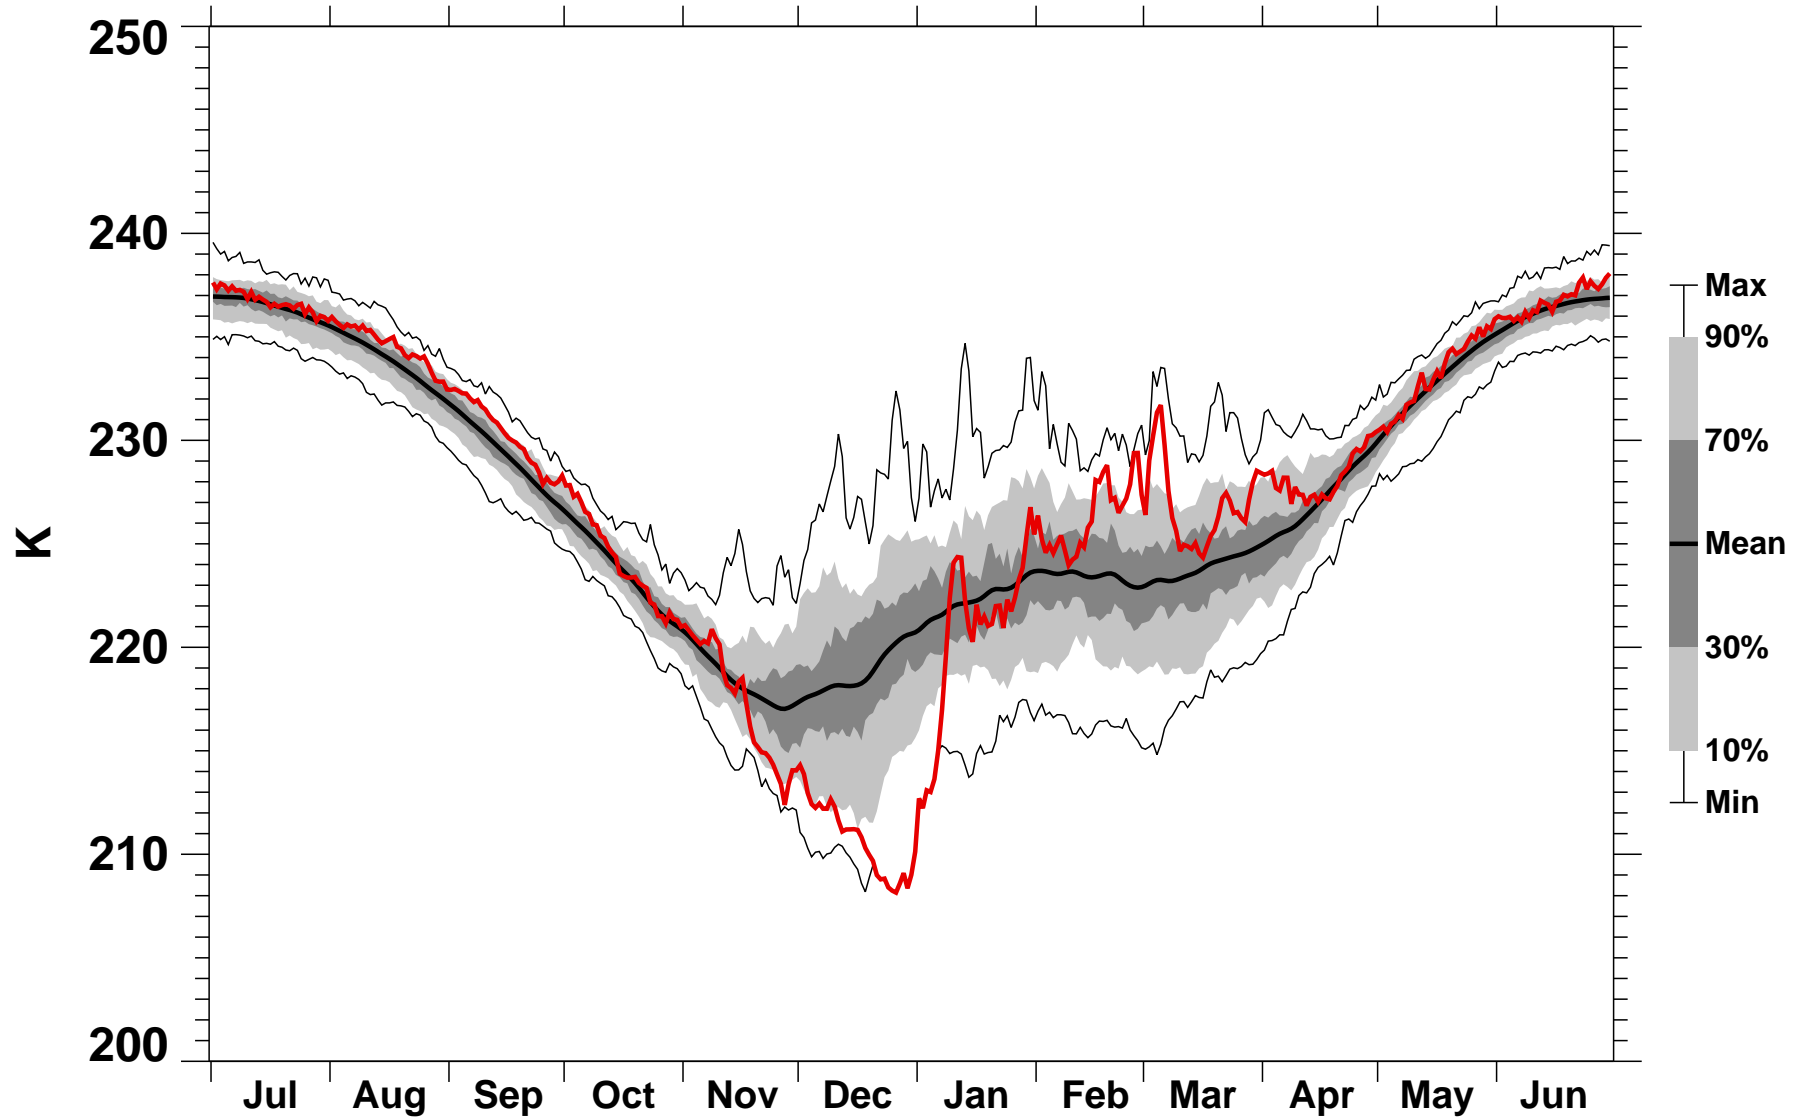

50°N Zonal Mean Temperature 10 hPa MERRA2

1978/1979–2022/2023

1979/1980