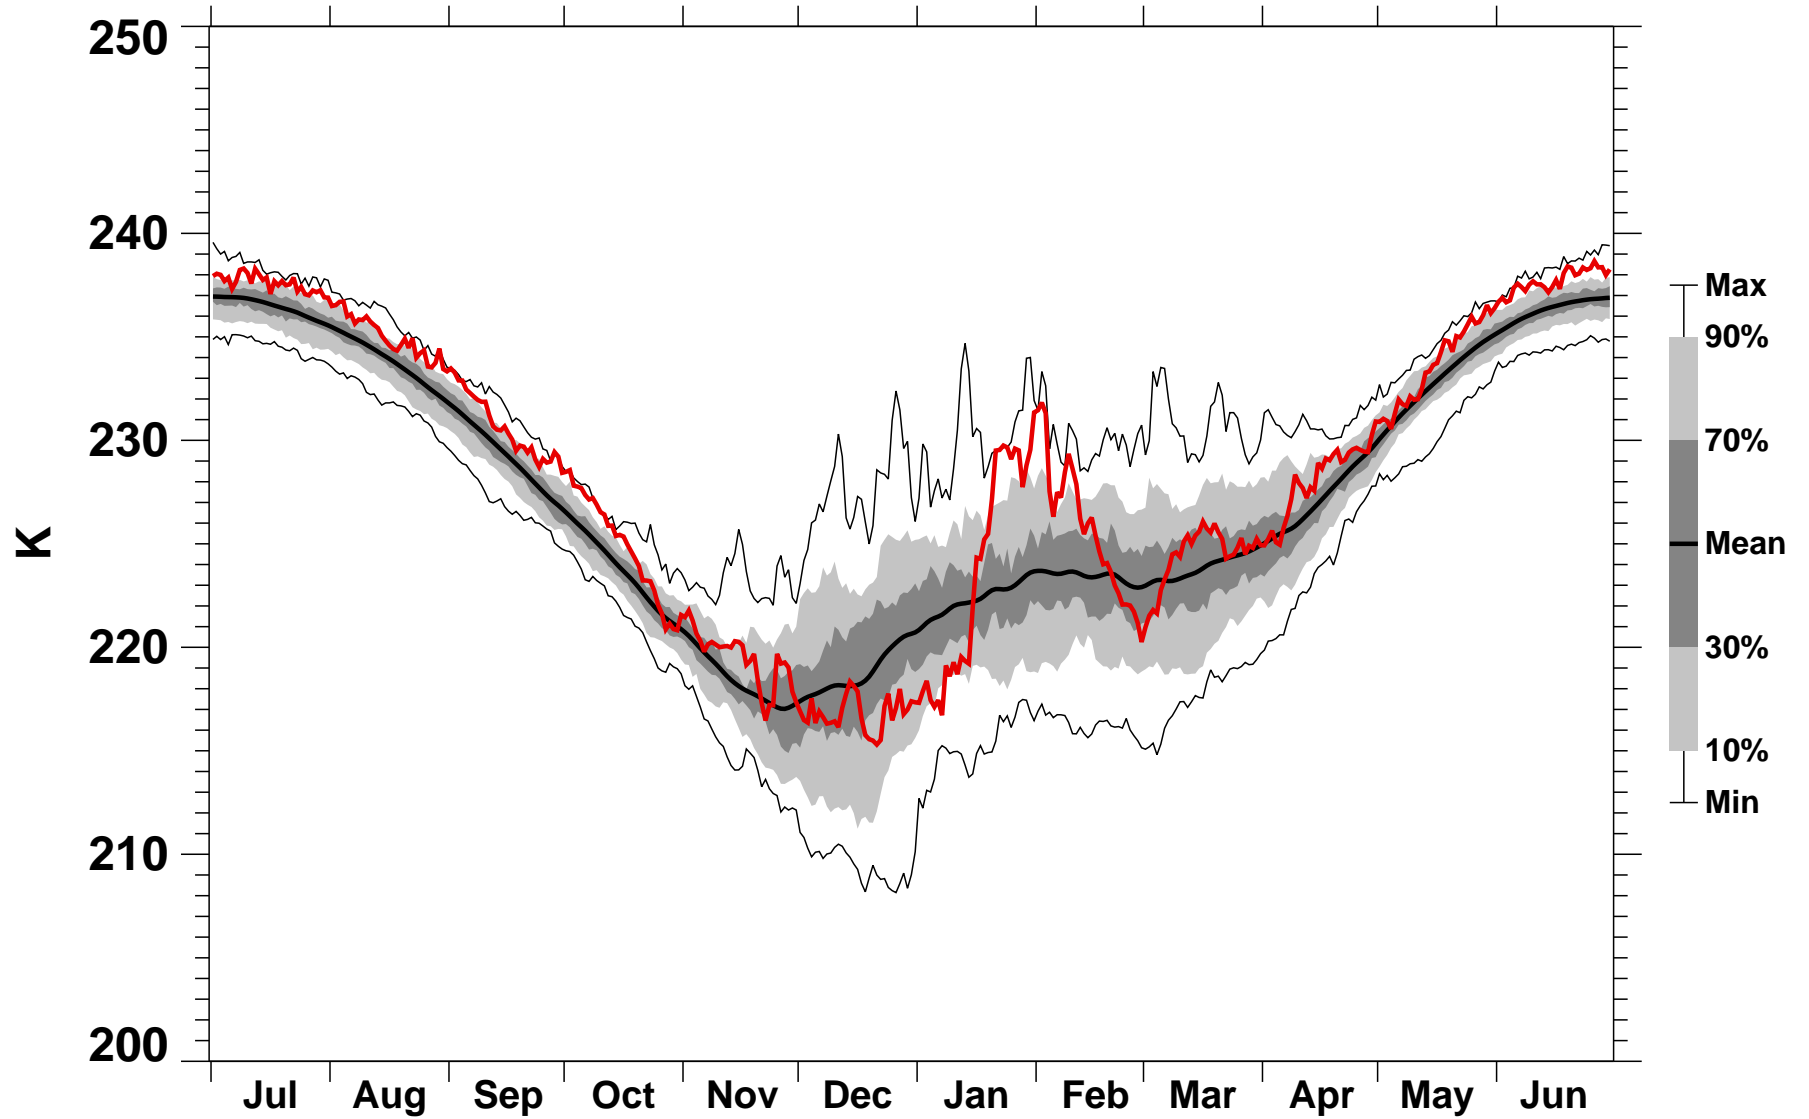

50°N Zonal Mean Temperature 10 hPa MERRA2

1978/1979–2022/2023

1980/1981