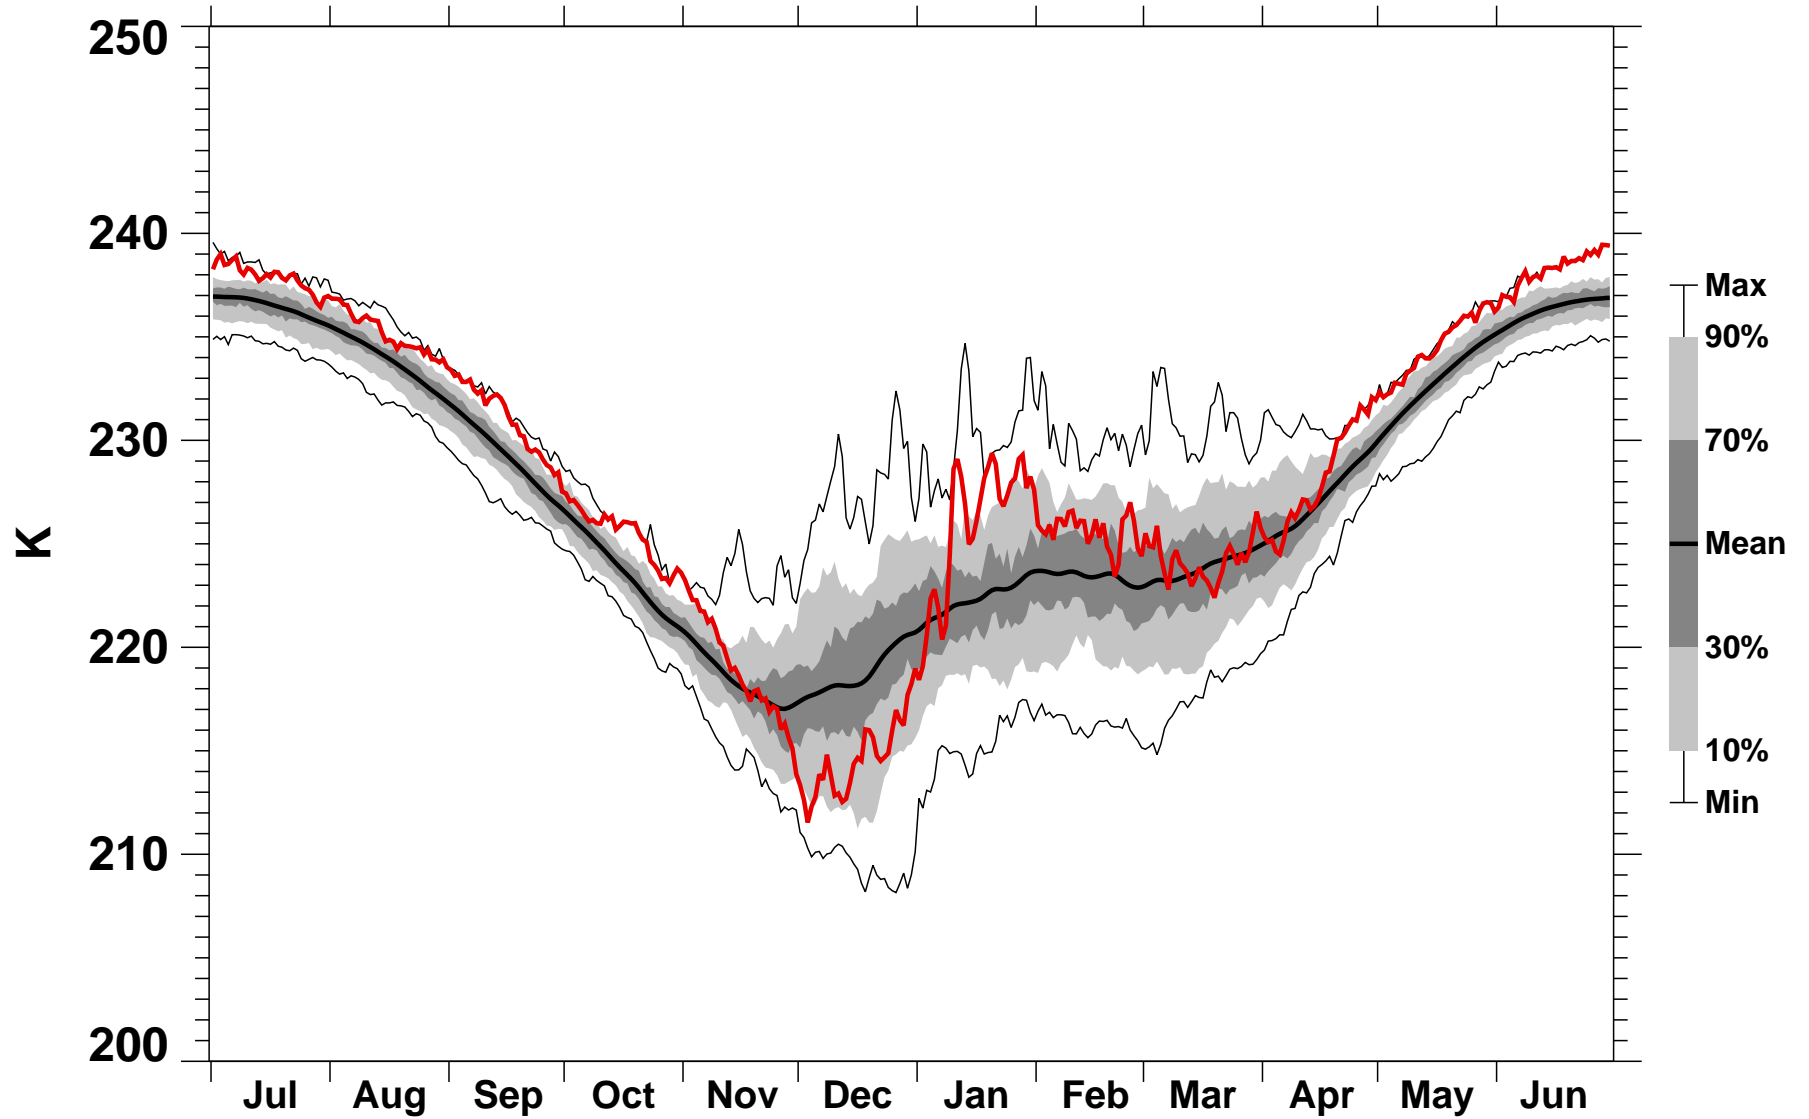

# 50°N Zonal Mean Temperature 10 hPa MERRA2

1978/1979–2022/2023

1981/1982