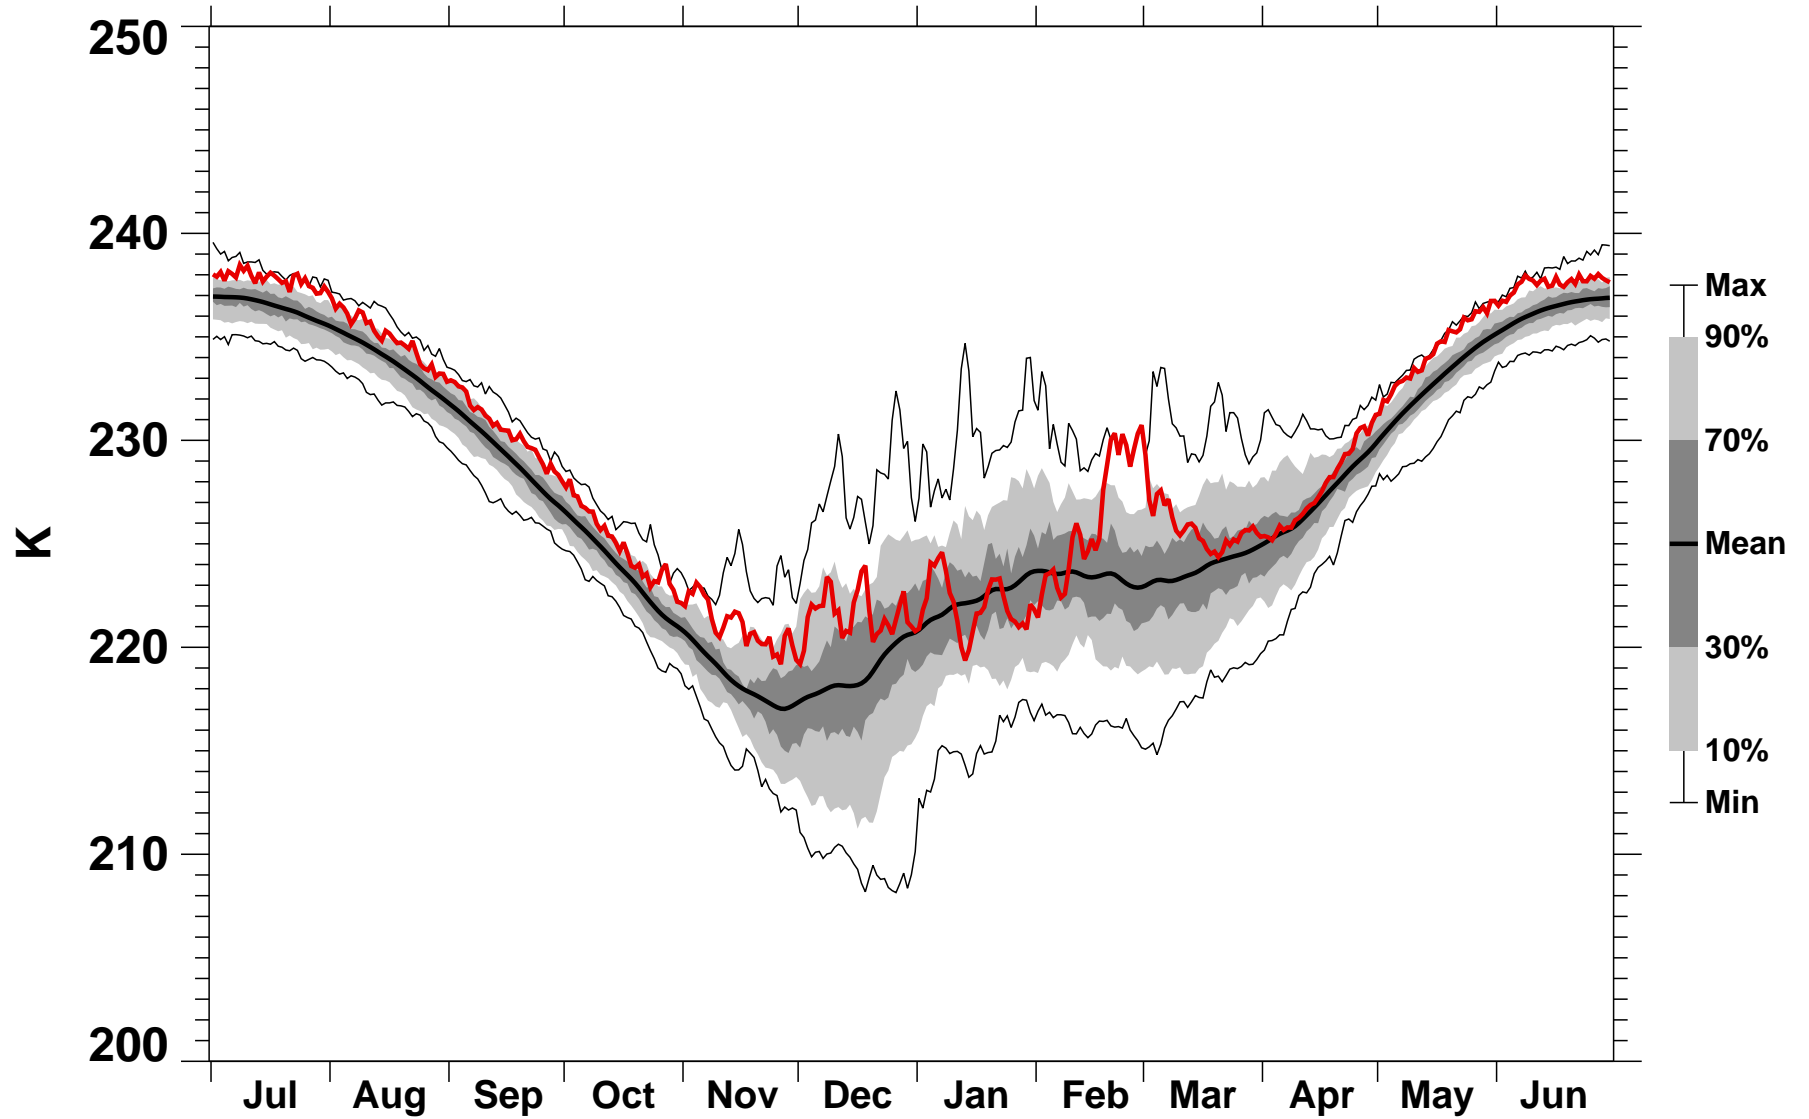

50°N Zonal Mean Temperature 10 hPa MERRA2

1978/1979–2022/2023

1983/1984