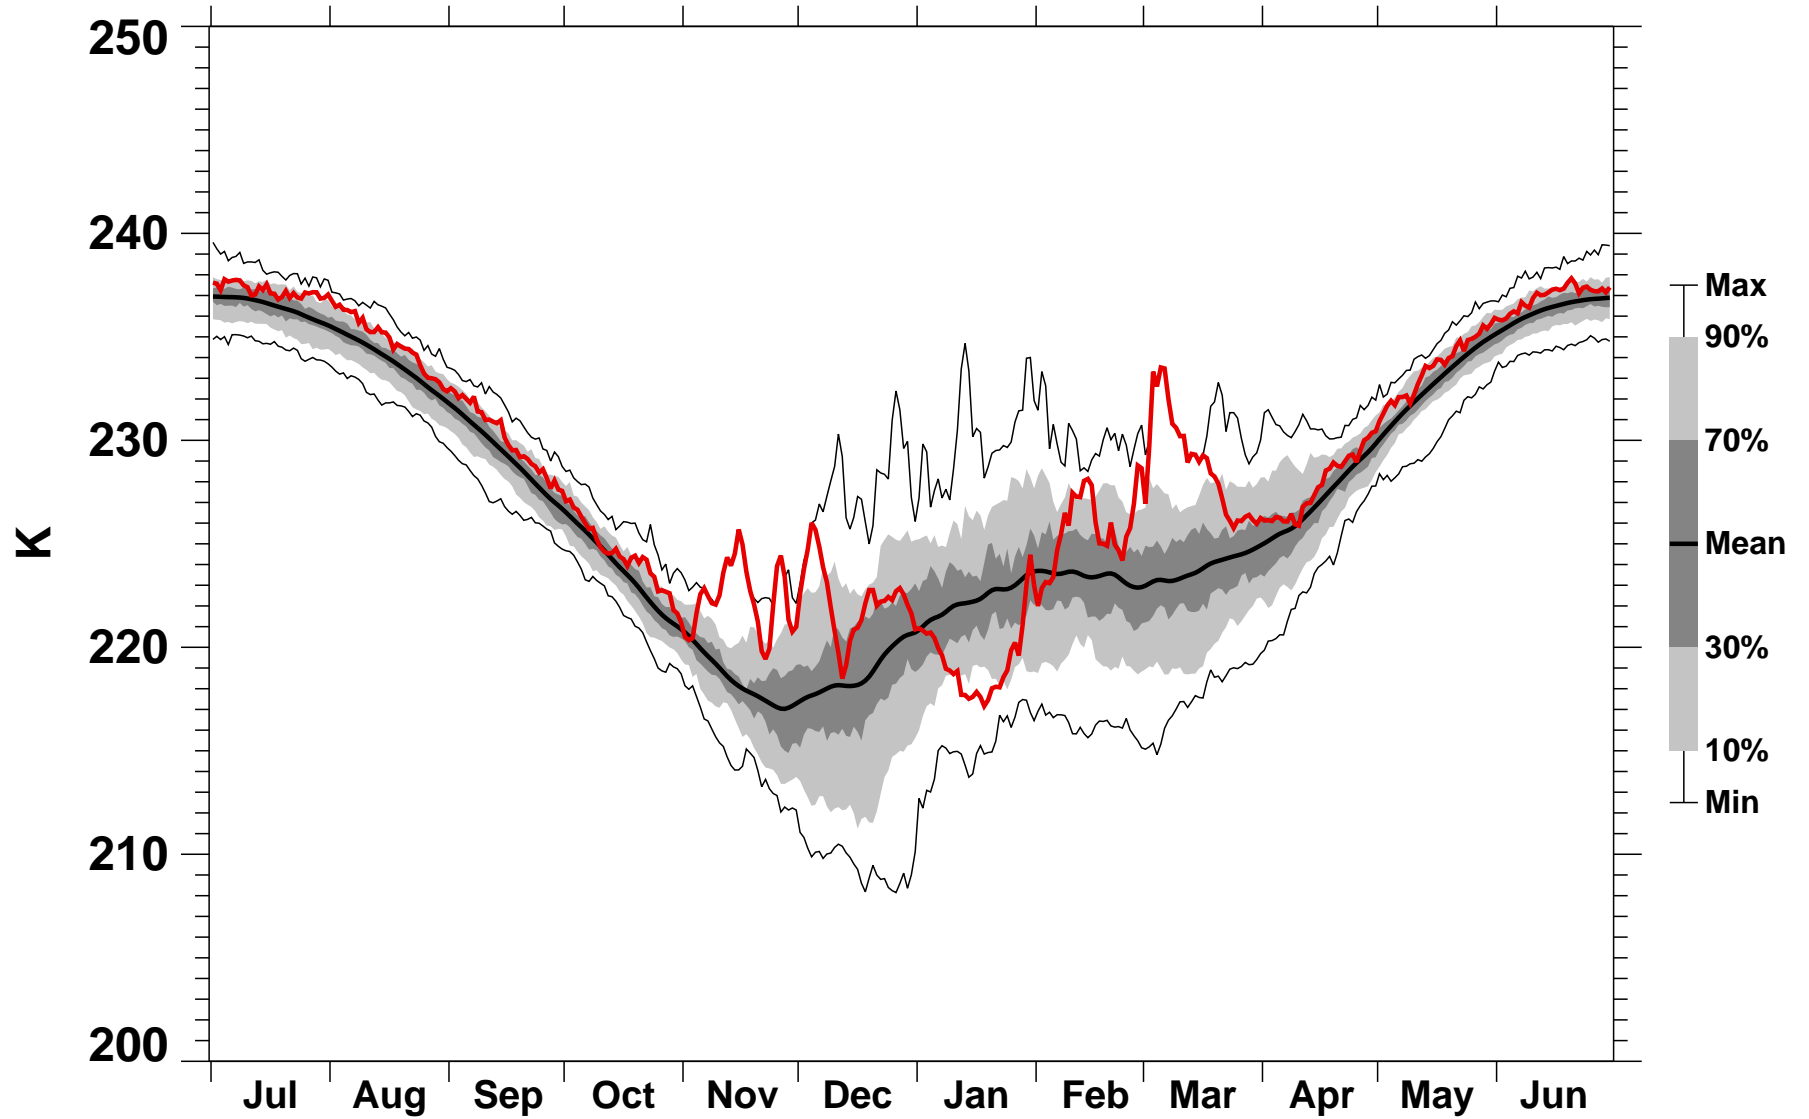

# 50°N Zonal Mean Temperature 10 hPa MERRA2

1978/1979–2022/2023

1987/1988