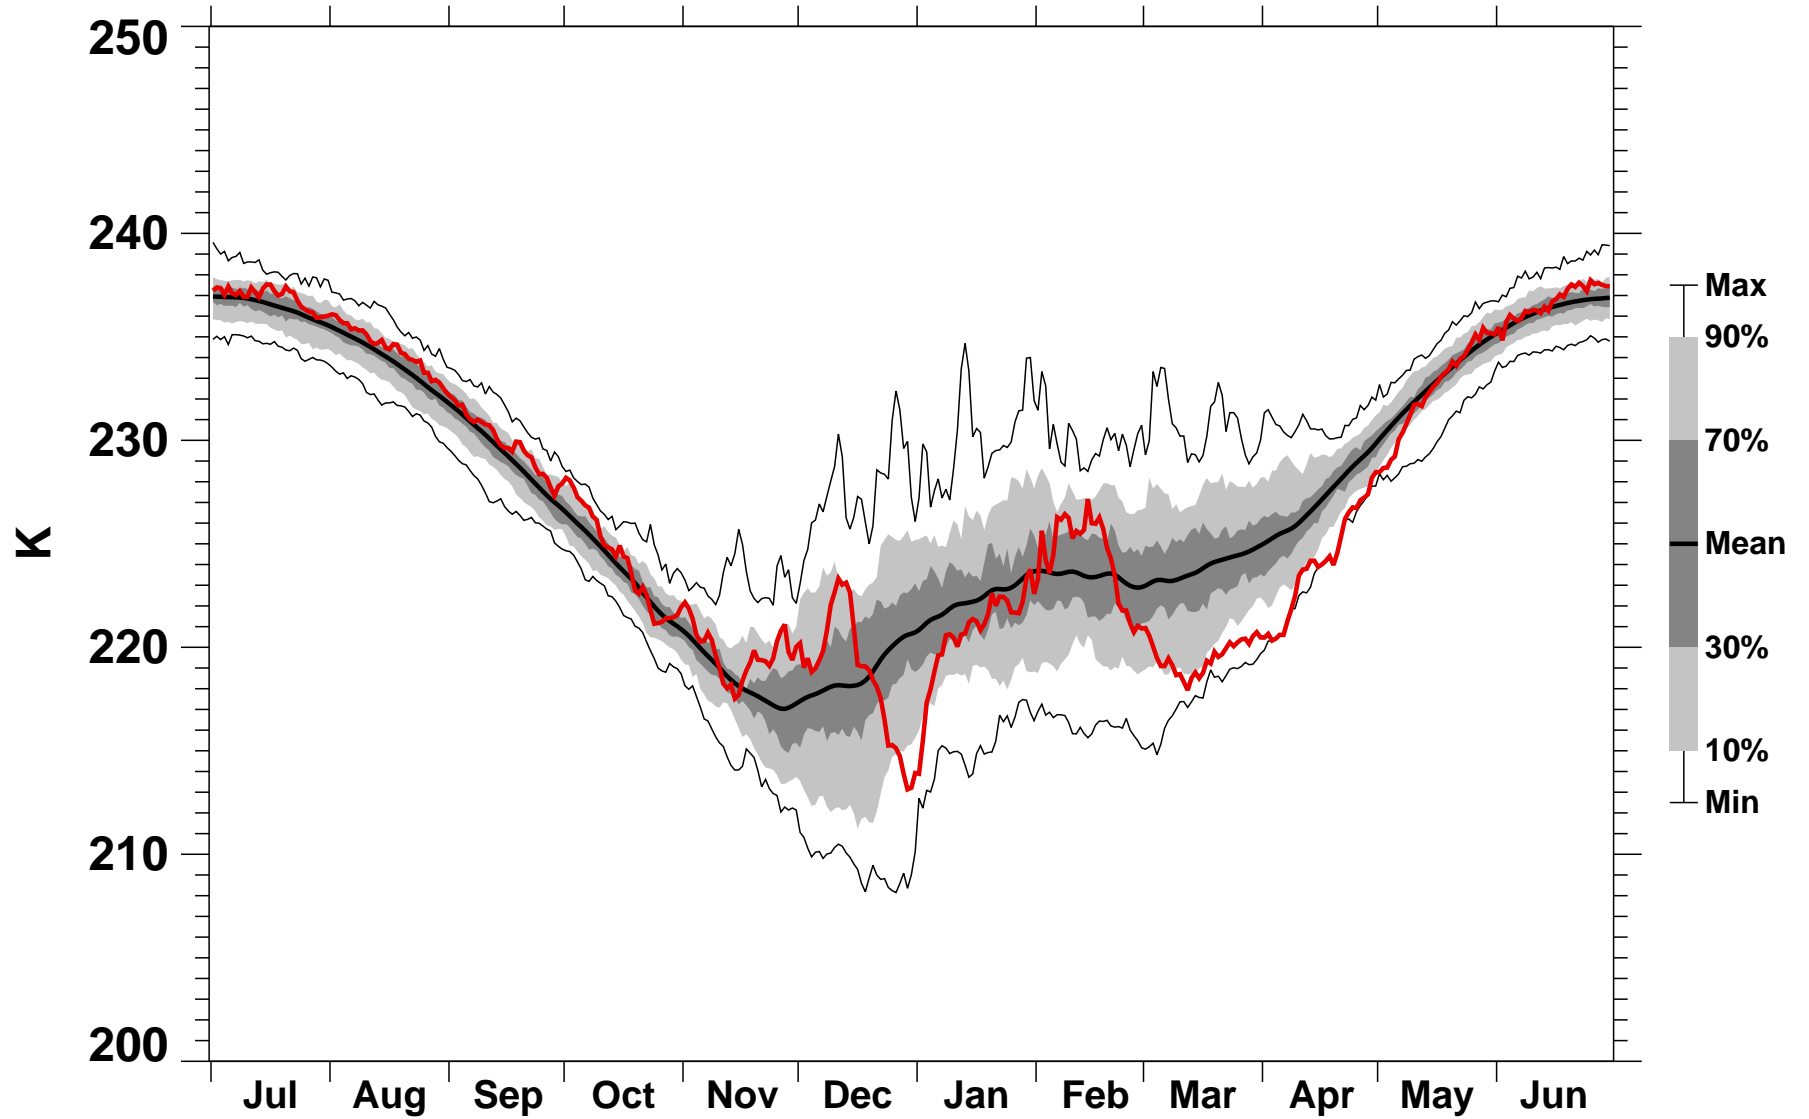

# 50°N Zonal Mean Temperature 10 hPa MERRA2

1978/1979–2022/2023

1989/1990