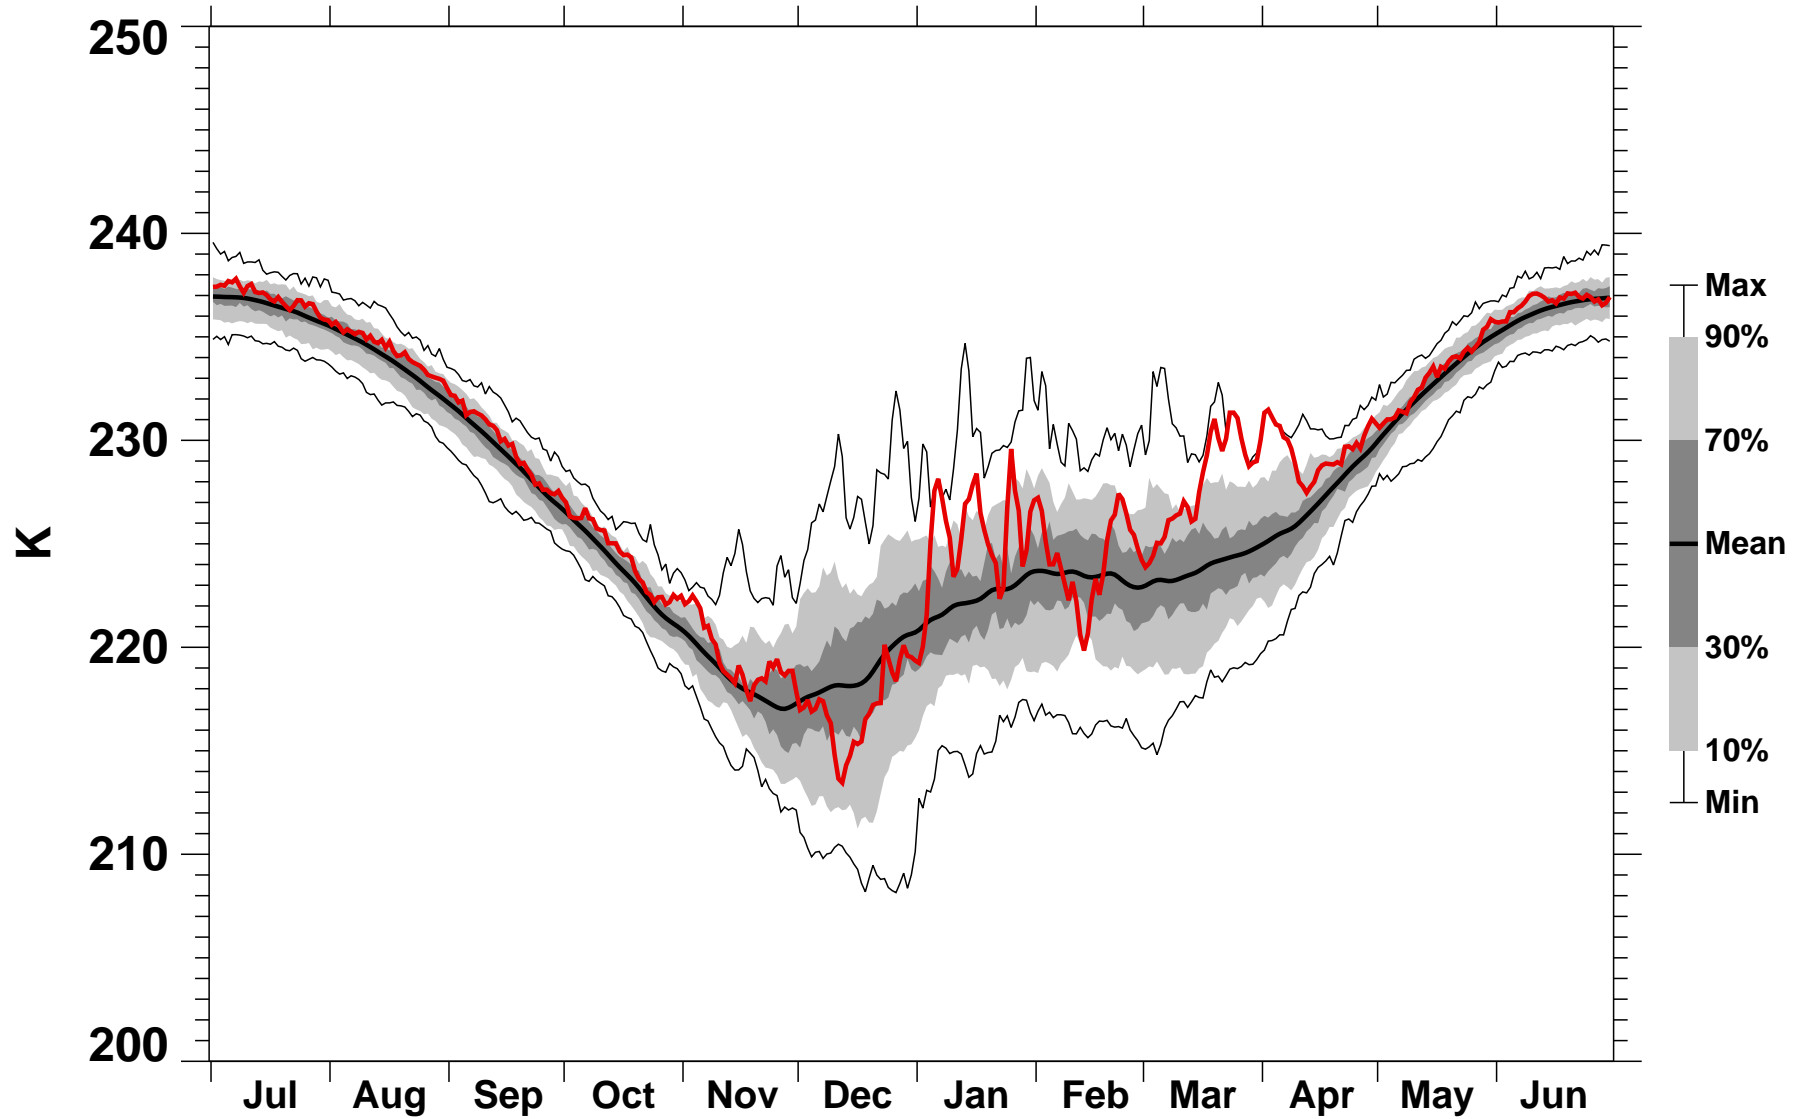

50°N Zonal Mean Temperature 10 hPa MERRA2

1978/1979–2022/2023

1990/1991