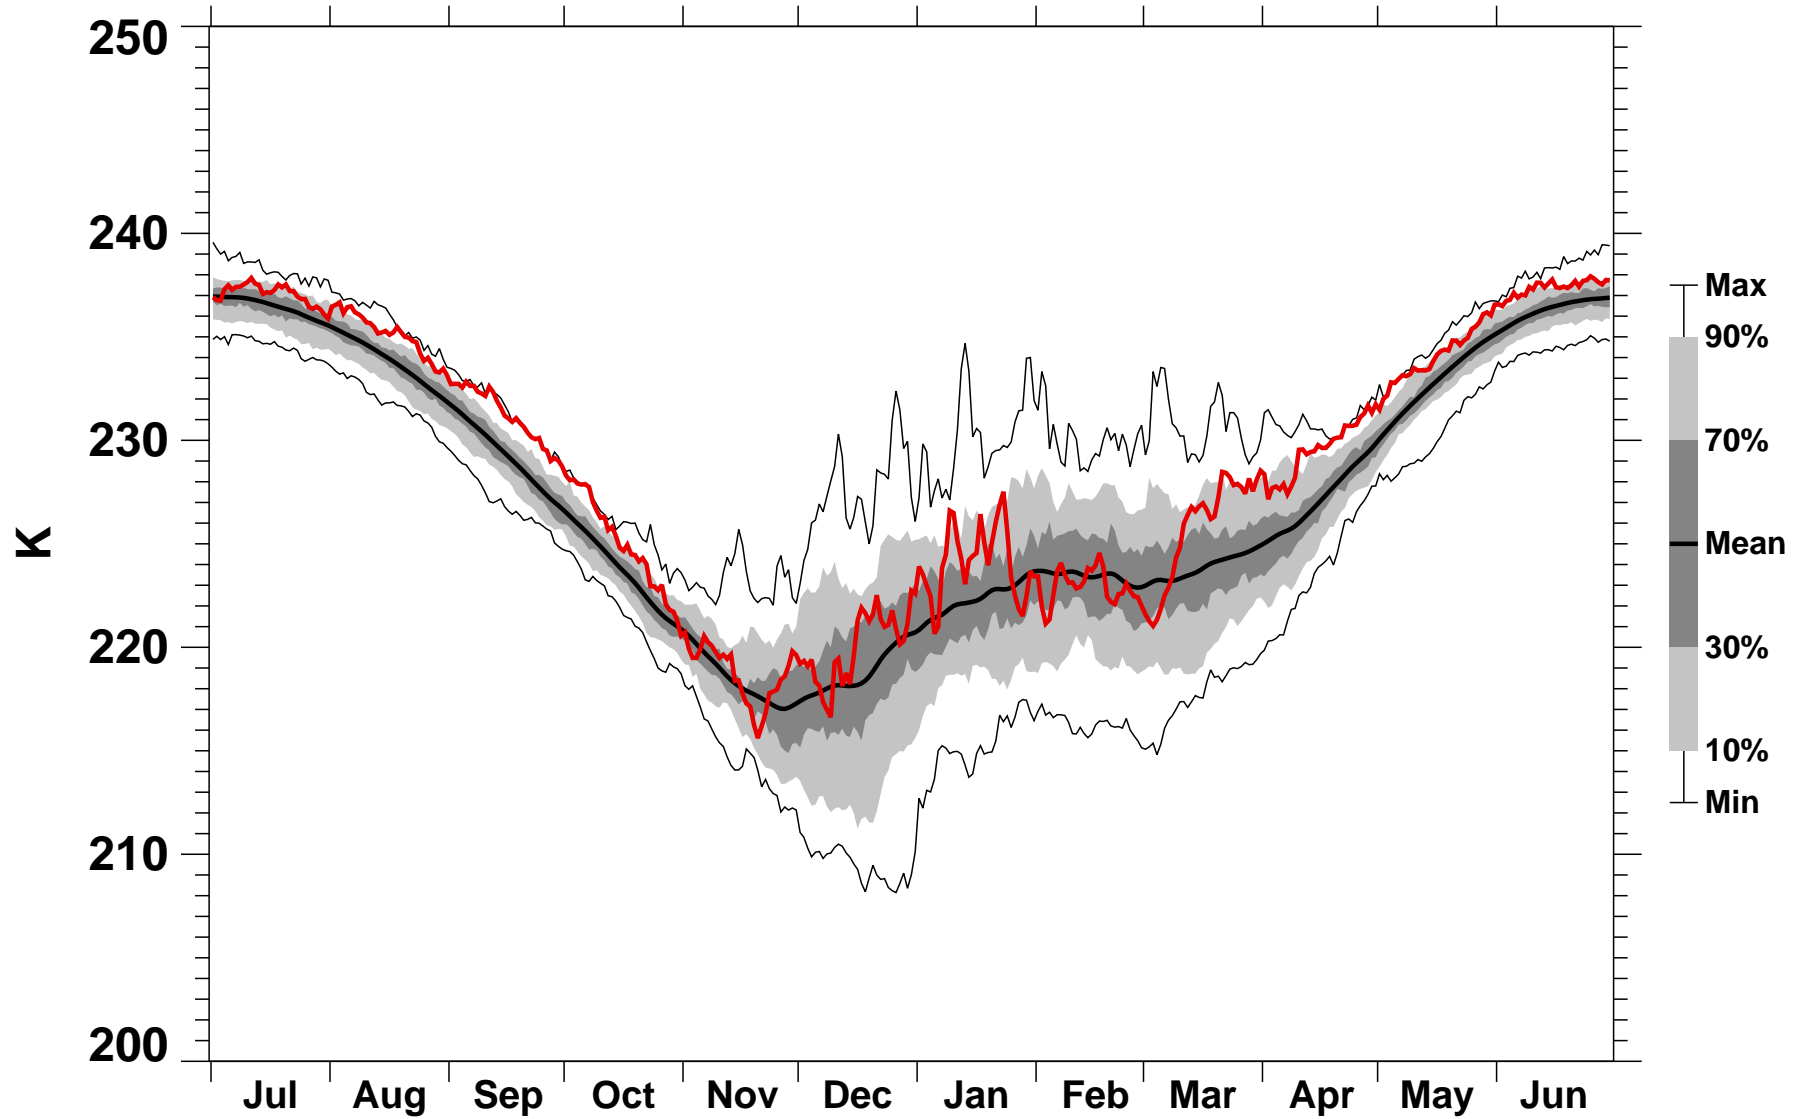

50°N Zonal Mean Temperature 10 hPa MERRA2

1978/1979–2022/2023

1991/1992