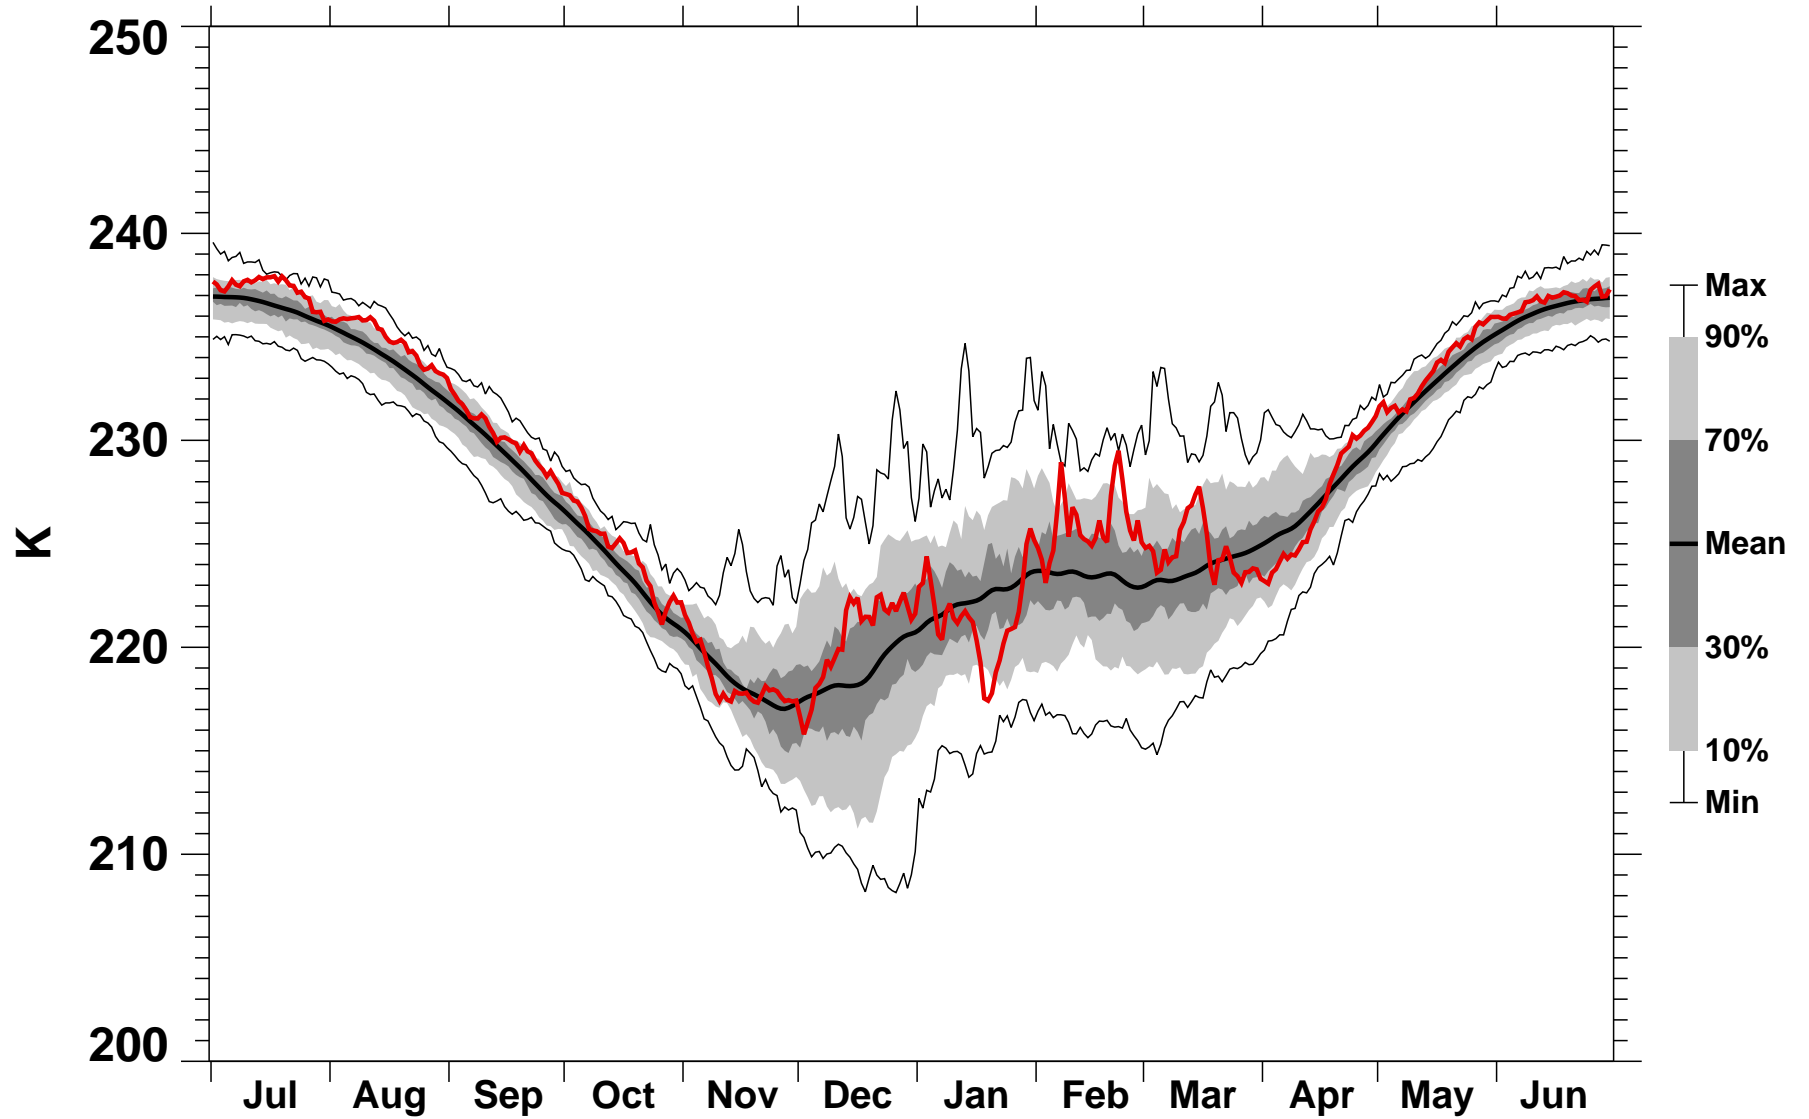

# 50°N Zonal Mean Temperature 10 hPa MERRA2

1978/1979–2022/2023

1992/1993