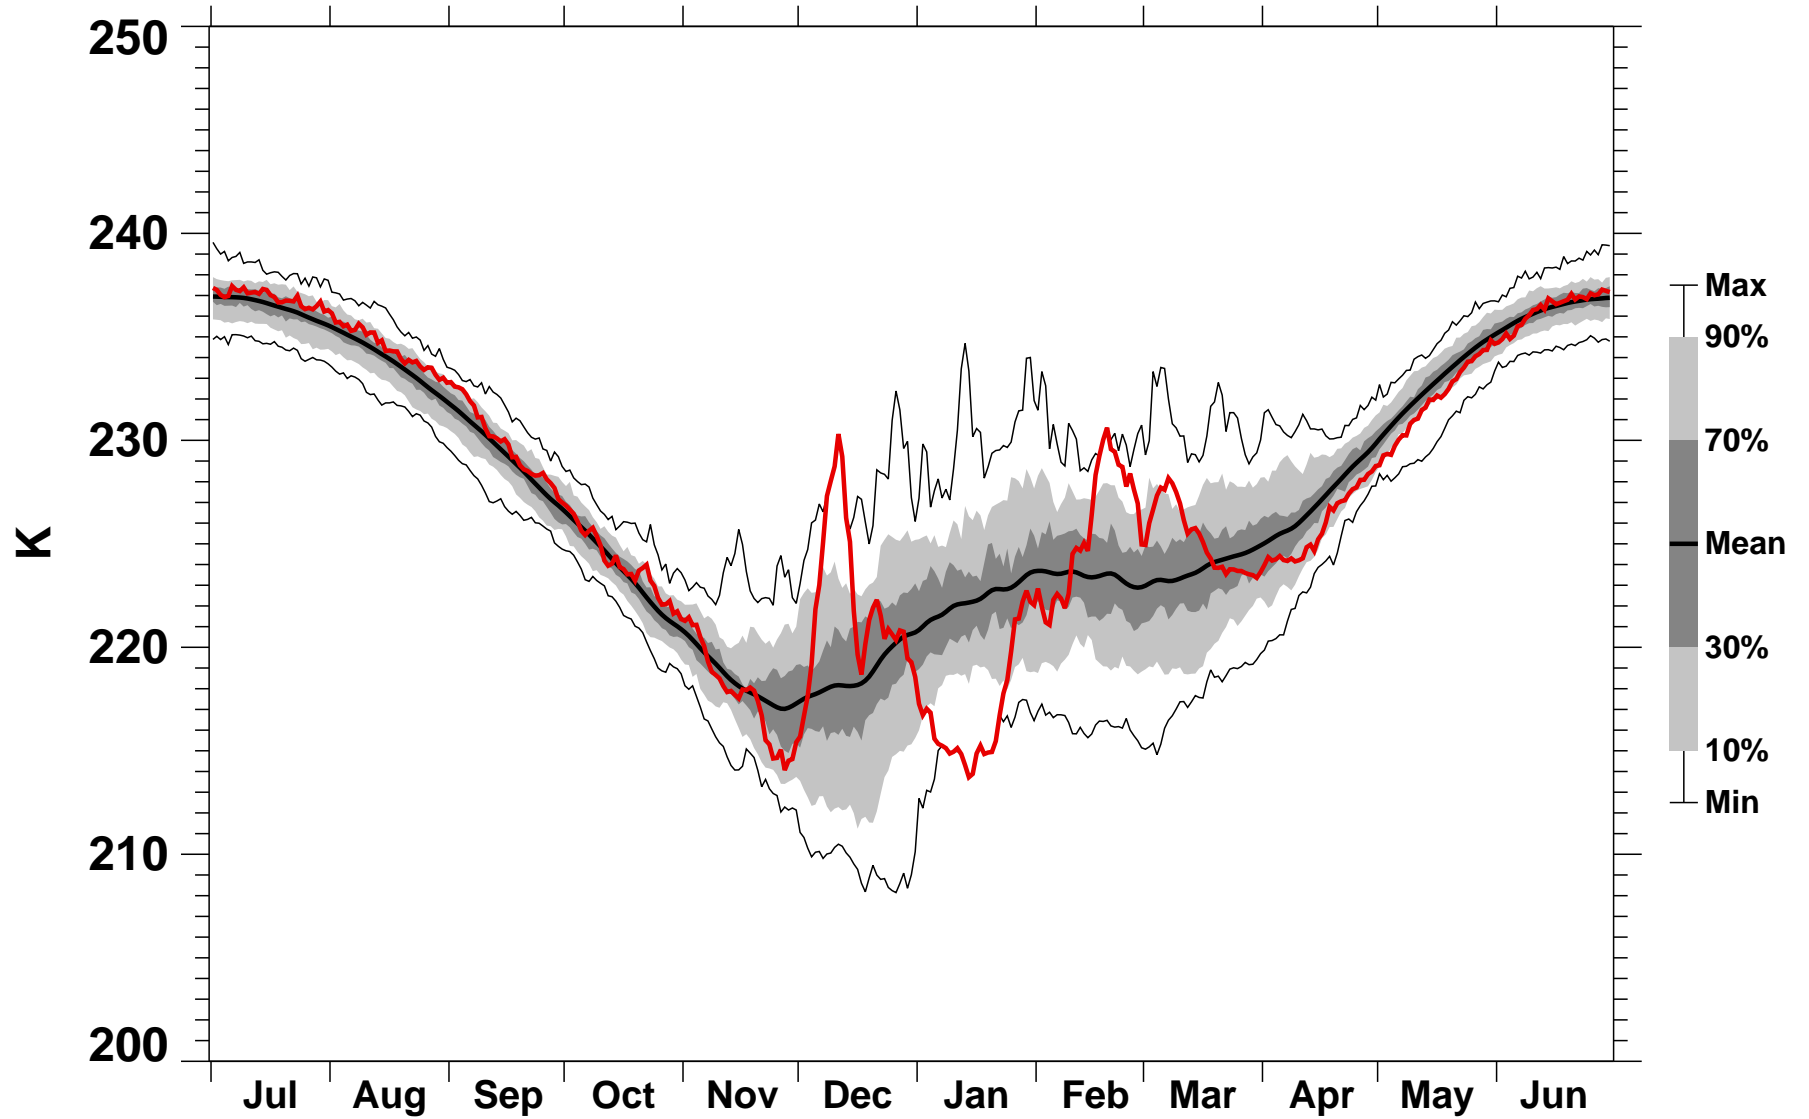

50°N Zonal Mean Temperature 10 hPa MERRA2

1978/1979–2022/2023

1998/1999