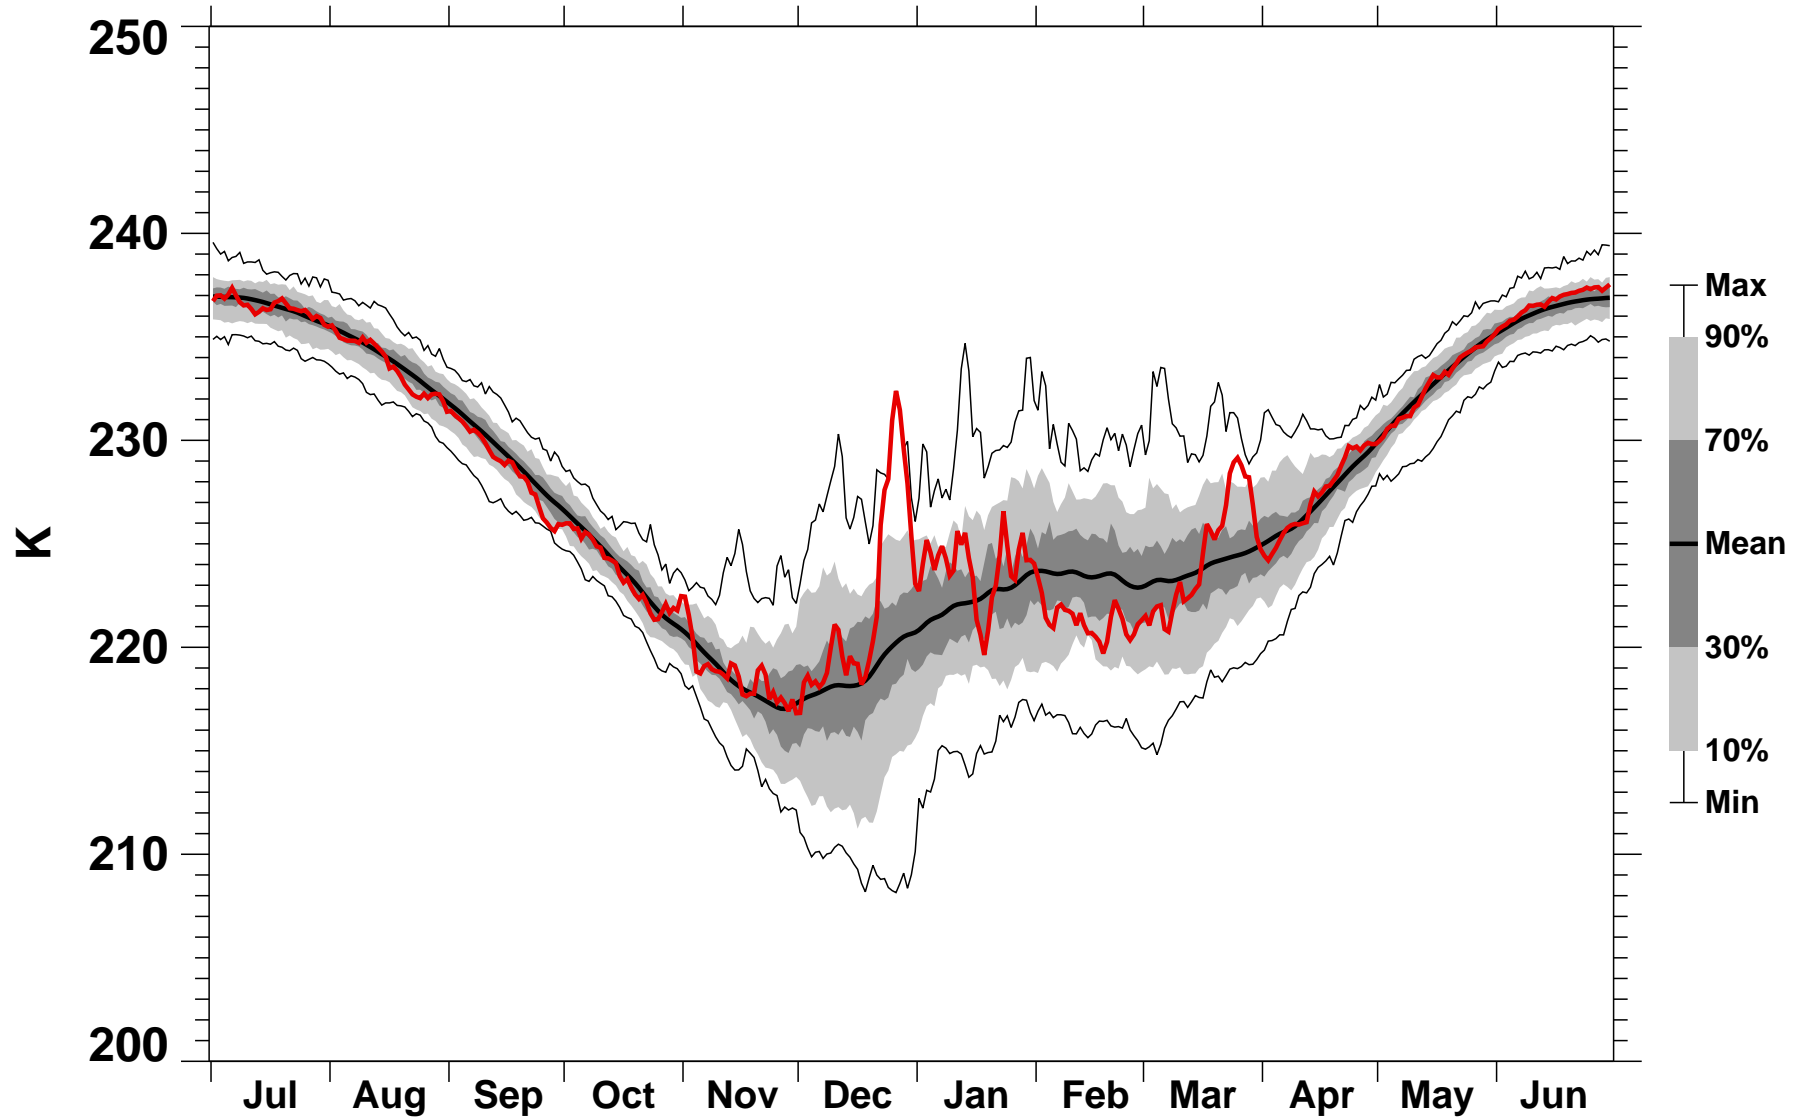

50°N Zonal Mean Temperature 10 hPa MERRA2

1978/1979–2022/2023

2002/2003