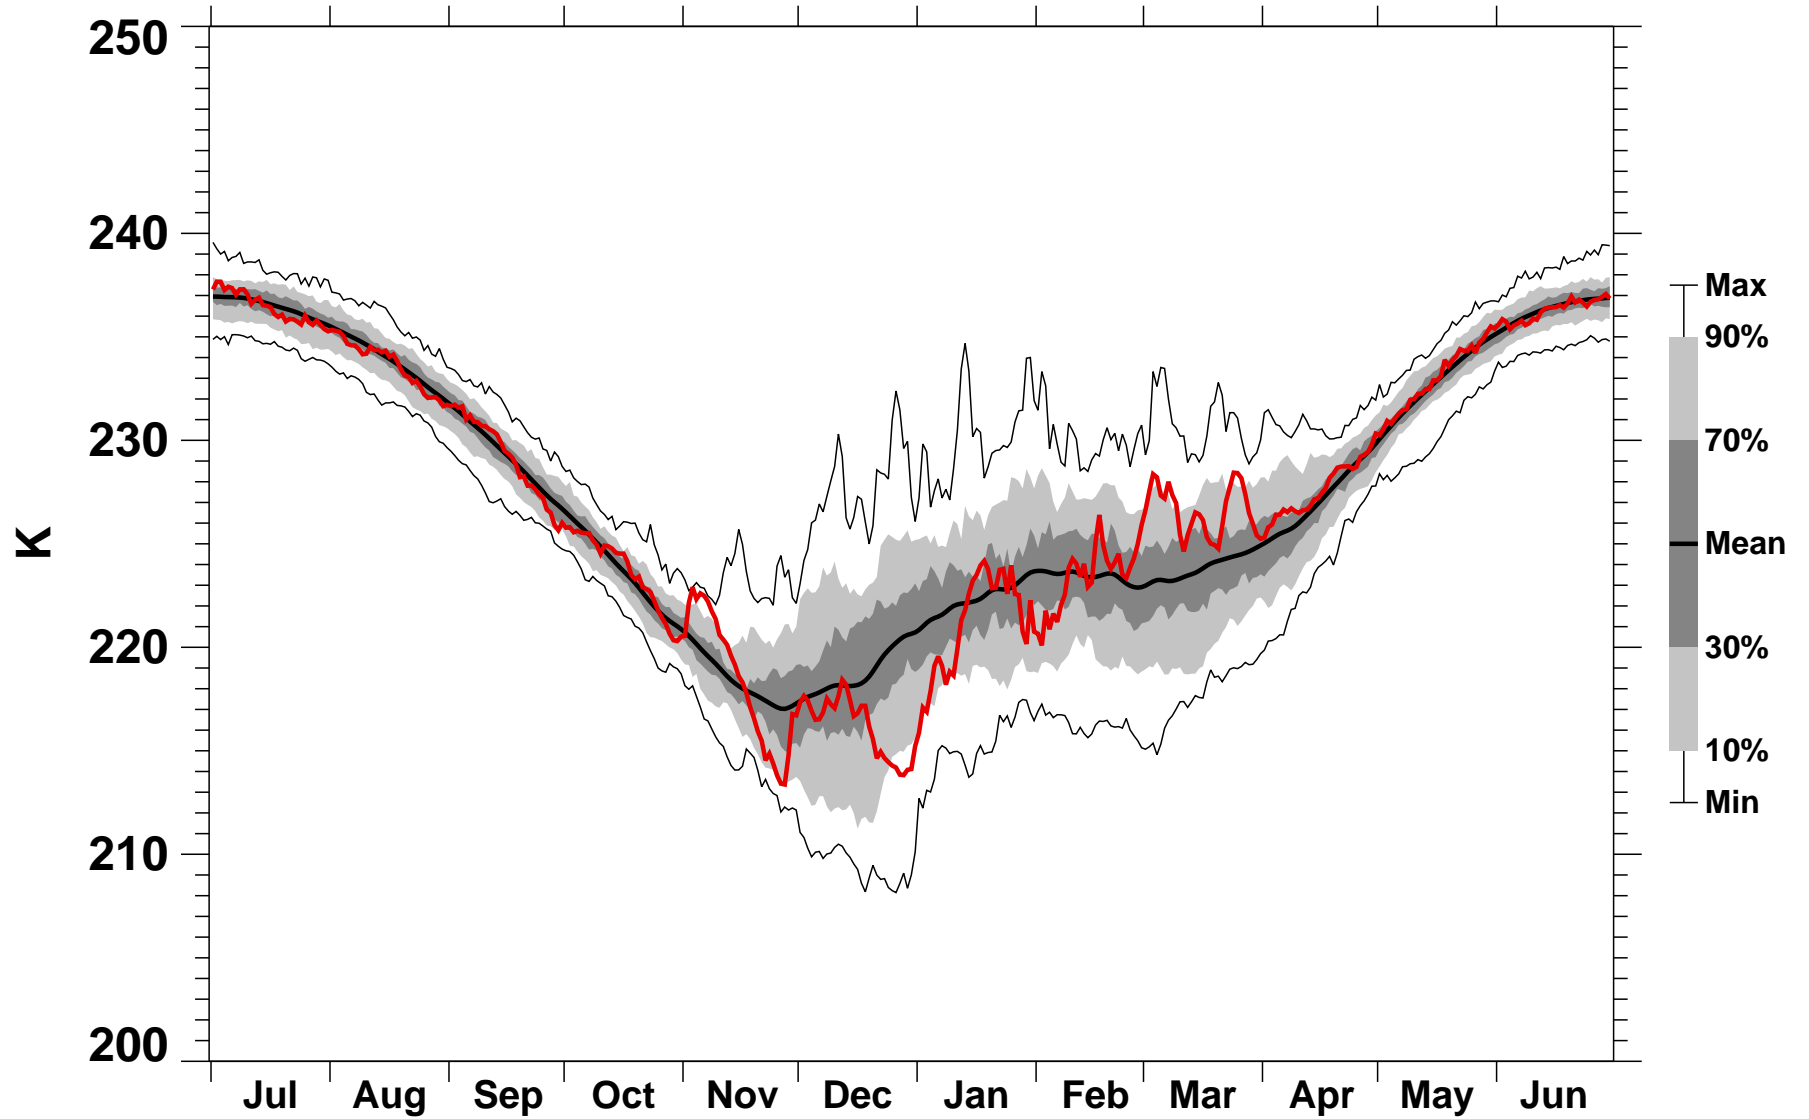

# 50°N Zonal Mean Temperature 10 hPa MERRA2

1978/1979–2022/2023

2004/2005