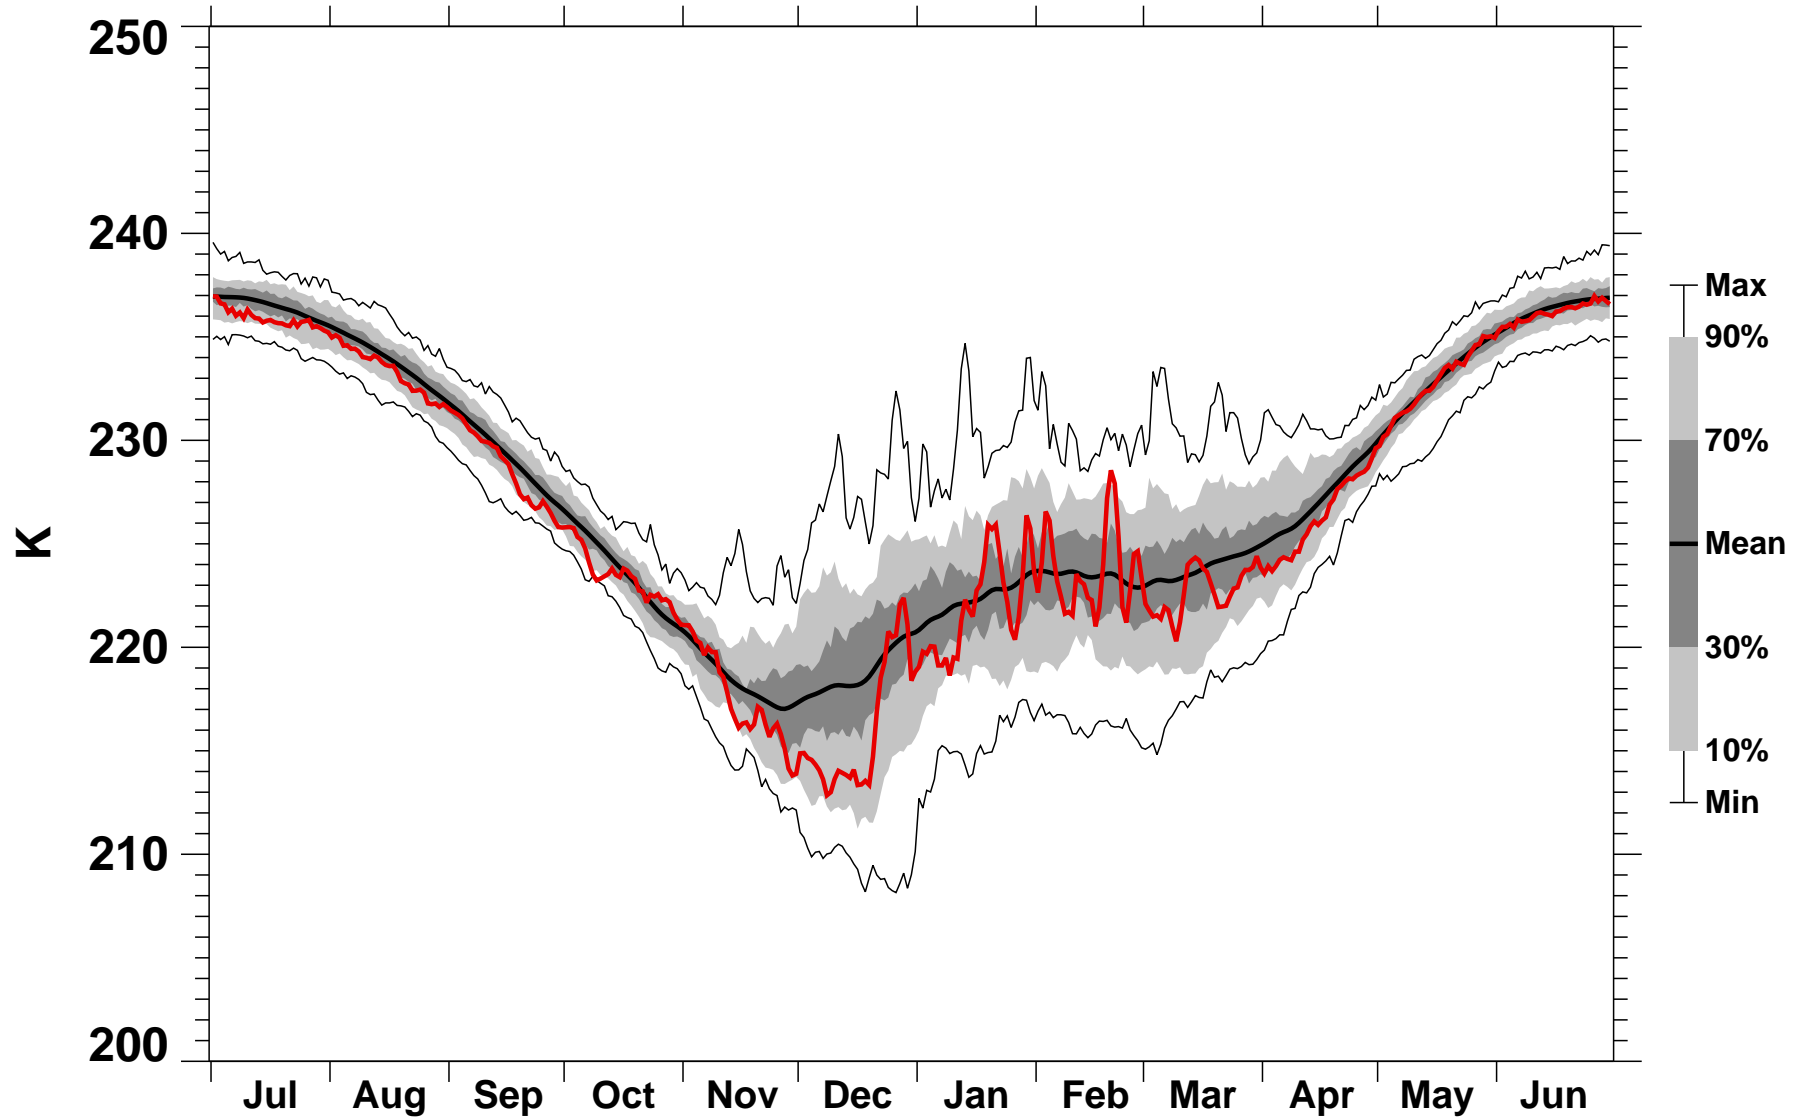

50°N Zonal Mean Temperature 10 hPa MERRA2

1978/1979–2022/2023

2007/2008