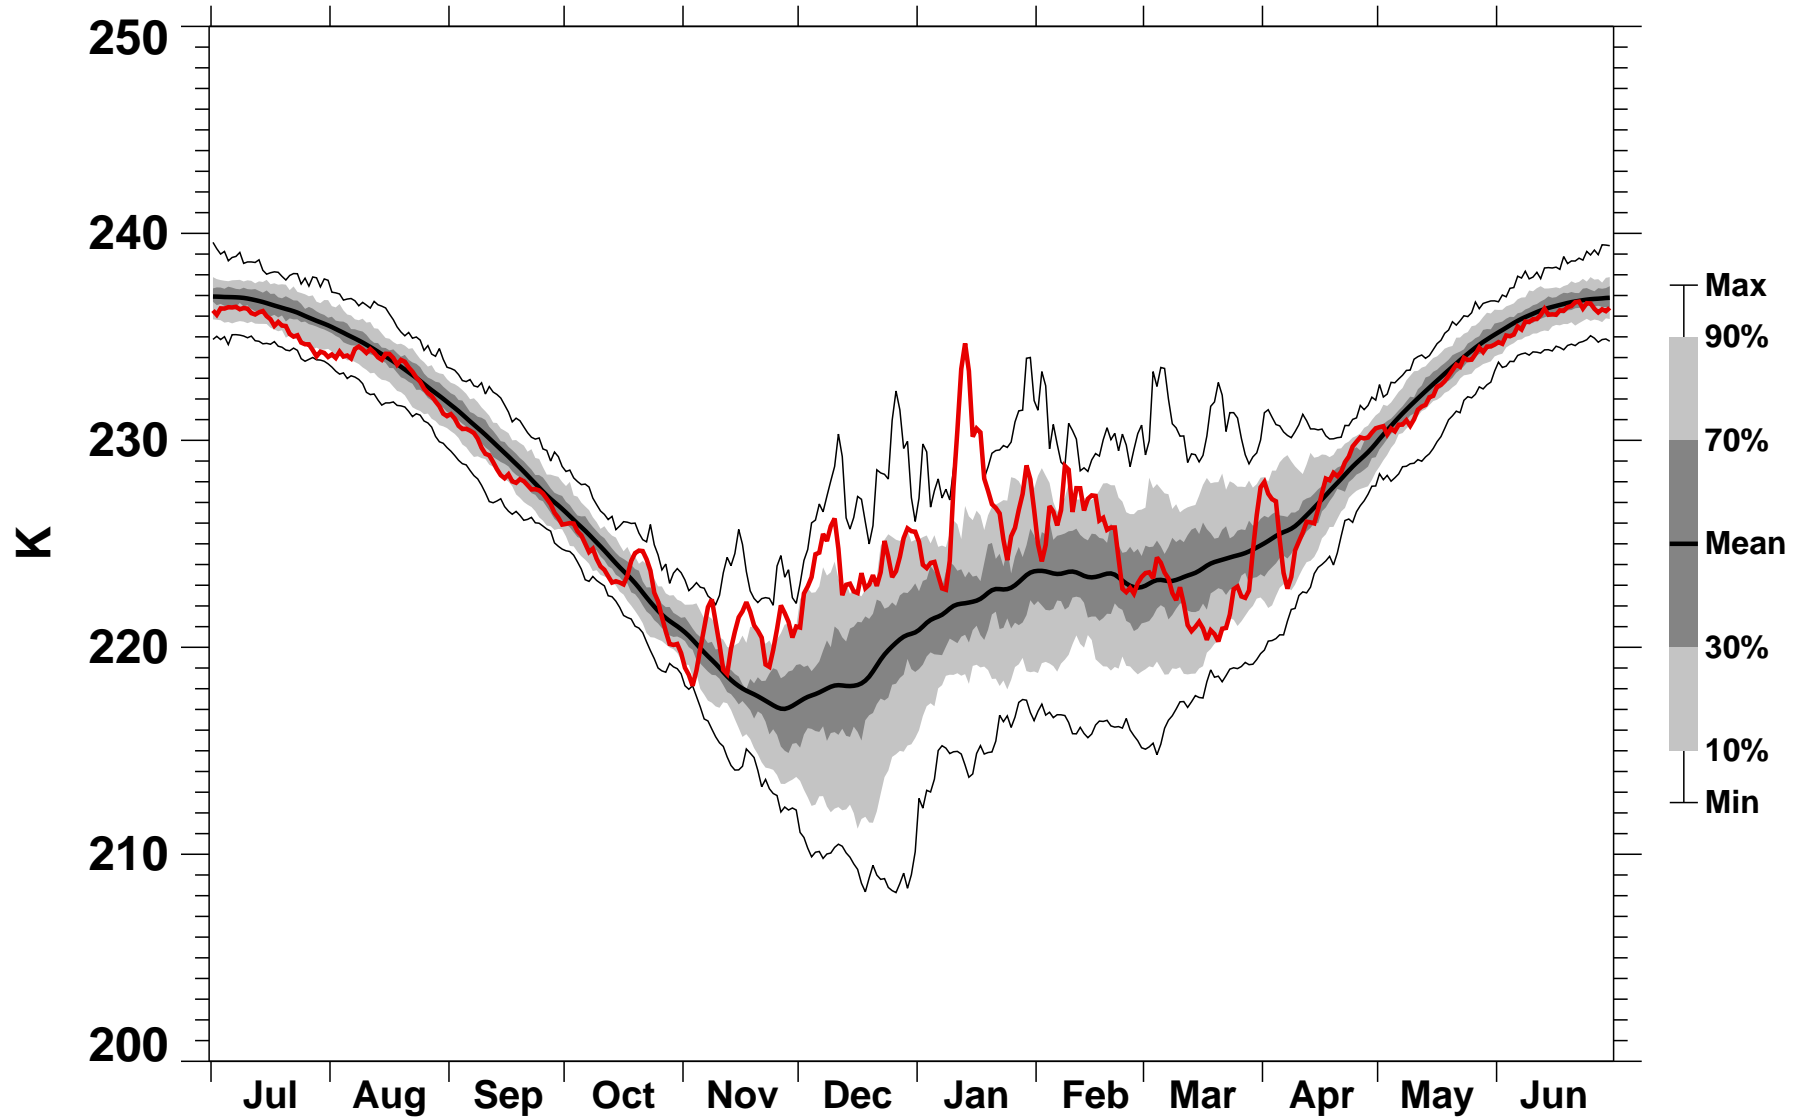

# 50°N Zonal Mean Temperature 10 hPa MERRA2

1978/1979–2022/2023

2010/2011